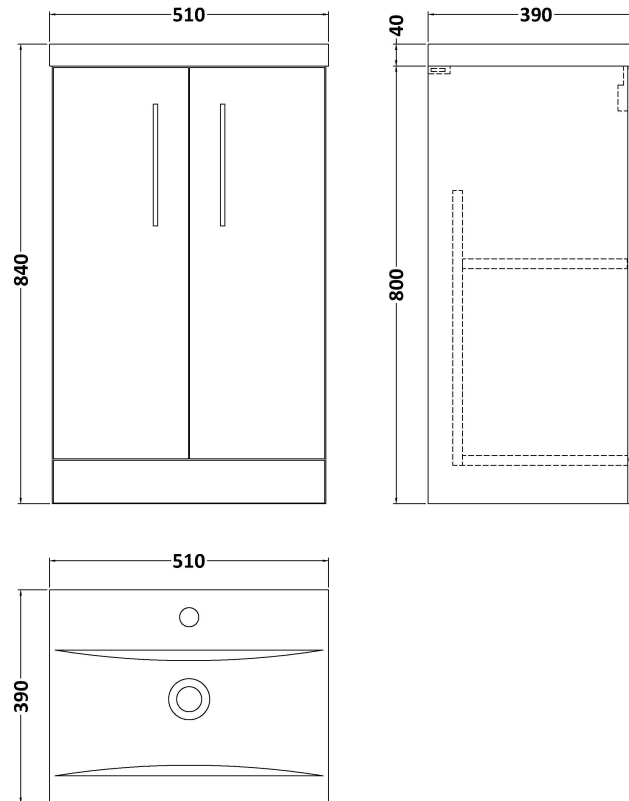

Sales Code: ARN101A

Description: 500 Fs 2-Door Vanity & Basin 1

Packaging Details

Barcode: 5056462615608