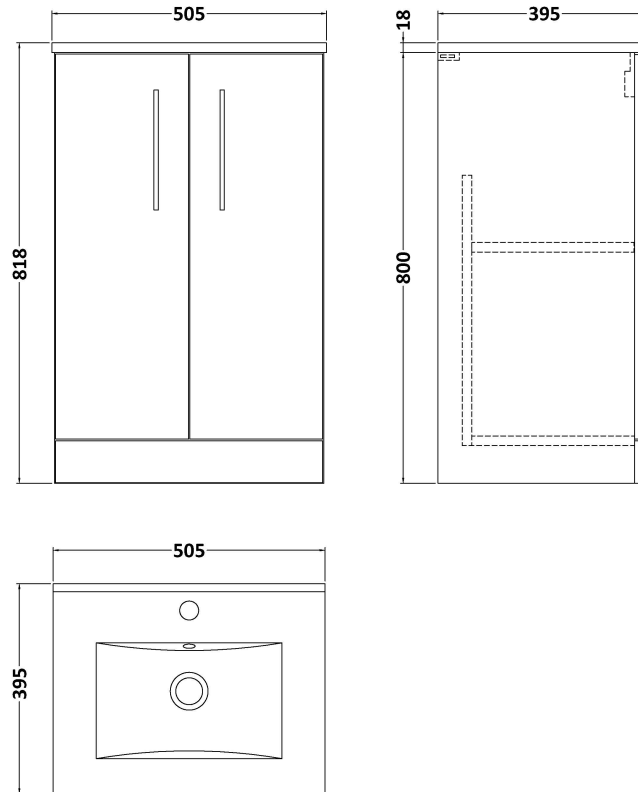

Sales Code: ARN101B

Description: 500 Fs 2-Door Vanity & Basin 2

Packaging Details

Barcode: 5056462615615