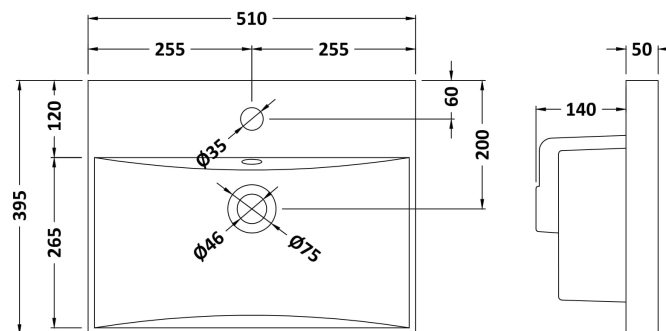

### Outer Box Dimensions (If Applicable)

Height (mm):	
Width (mm):	
Depth (mm):	
Gross Weight (kg):	
Barcode:	5056462614267

### Product Dimensions

Height (mm):	180
Width (mm):	510
Depth (mm):	390
Nett Weight (kg):	10.54

### Outer Box Dimensions (If Applicable)

Height (mm):	
Width (mm):	
Depth (mm):	
Gross Weight (kg):	
Barcode:	5055369043446

### Product Dimensions

Height (mm):	170
Width (mm):	510
Depth (mm):	395
Nett Weight (kg):	9.5