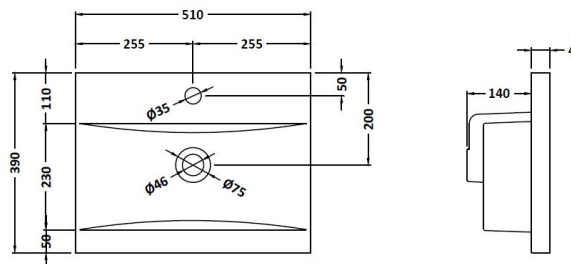

### Outer Box Dimensions (If Applicable)

Height (mm):	
Width (mm):	
Depth (mm):	
Gross Weight (kg):	
Barcode:	5056462614267

### Product Dimensions

Height (mm):	170
Width (mm):	500
Depth (mm):	390
Nett Weight (kg):	9

### Outer Box Dimensions (If Applicable)

Height (mm):	
Width (mm):	
Depth (mm):	
Gross Weight (kg):	
Barcode:	5055275828670

### Product Dimensions

Height (mm):	180
Width (mm):	510
Depth (mm):	390
Nett Weight (kg):	10.54