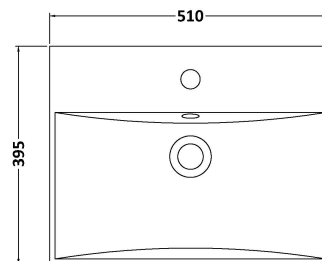

Sales Code: ARN101D

Description: 500 Fs 2-Door Vanity & Basin 3

Packaging Details

Barcode: 5056462615622