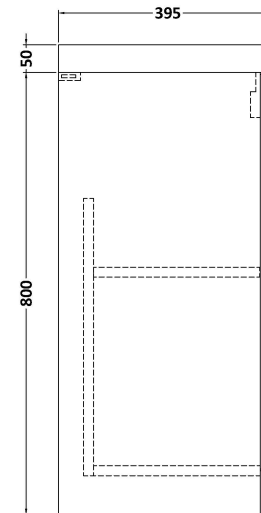

Sales Code: ARN101D

Description: 500 Fs 2-Door Vanity & Basin 3

Packaging Details

Barcode: 5056462615622