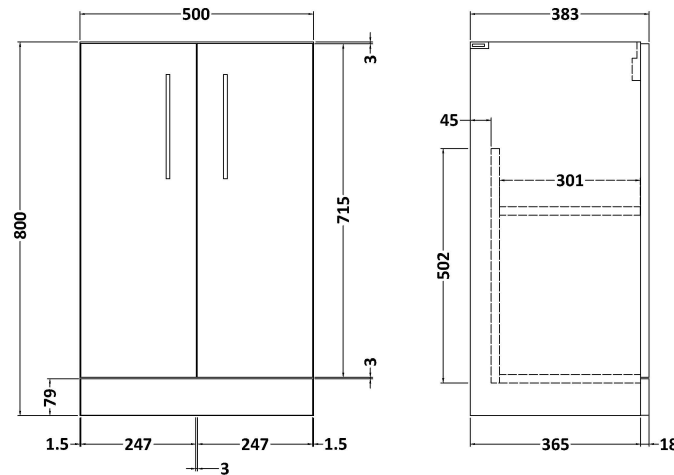

### Product Dimensions

Height (mm):	800
Width (mm):	500
Depth (mm):	383
Nett Weight (kg):	17.5

### Packaging Dimensions

Height (mm):	835
Width (mm):	520
Depth (mm):	375
Gross Weight (kg):	18

### Product Dimensions

Height (mm):	170
Width (mm):	500
Depth (mm):	390
Nett Weight (kg):	9

### Packaging Dimensions

Height (mm):	400
Width (mm):	520
Depth (mm):	200
Gross Weight (kg):	9