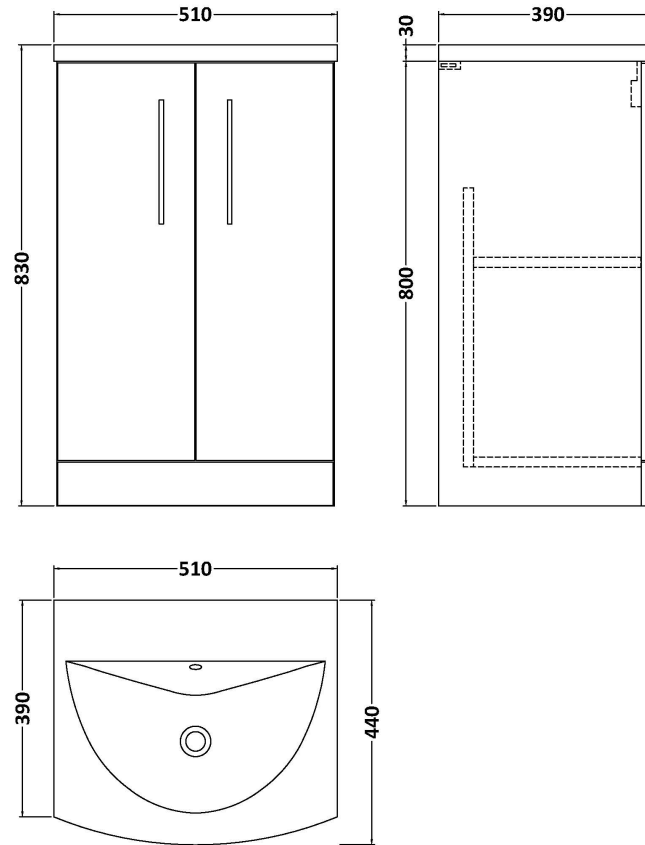

Sales Code: ARN101G

Description: 500 Fs 2-Door Vanity & Basin 4

Packaging Details

Barcode: 5056462680293