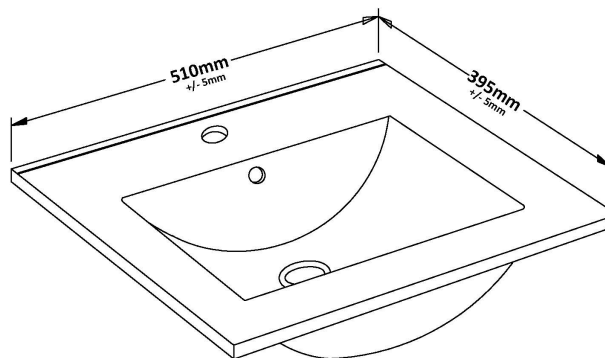

### Product Dimensions

Height (mm):	800
Width (mm):	500
Depth (mm):	383
Nett Weight (kg):	17.5

### Packaging Dimensions

Height (mm):	835
Width (mm):	520
Depth (mm):	375
Gross Weight (kg):	18

### Outer Box Dimensions (If Applicable)

Height (mm):	
Width (mm):	
Depth (mm):	
Gross Weight (kg):	
Barcode:	5056462614267

### Product Dimensions

Height (mm):	170
Width (mm):	500
Depth (mm):	390
Nett Weight (kg):	9