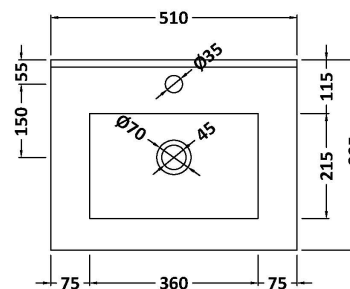

### Product Dimensions

Height (mm):	800
Width (mm):	500
Depth (mm):	383
Nett Weight (kg):	17.5

### Packaging Dimensions

Height (mm):	835
Width (mm):	520
Depth (mm):	375
Gross Weight (kg):	18

### Outer Box Dimensions (If Applicable)

Height (mm):	
Width (mm):	
Depth (mm):	
Gross Weight (kg):	
Barcode:	5056462614267

### Product Dimensions

Height (mm):	170
Width (mm):	500
Depth (mm):	390
Nett Weight (kg):	9