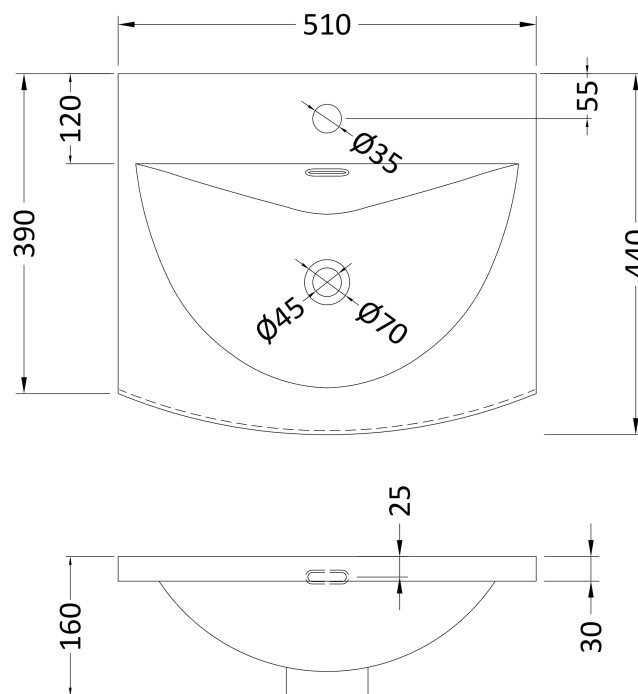

### Outer Box Dimensions (If Applicable)

Height (mm):	
Width (mm):	
Depth (mm):	
Gross Weight (kg):	
Barcode:	5056462614267

### Product Dimensions

Height (mm):	170
Width (mm):	510
Depth (mm):	395
Nett Weight (kg):	9.5

### Outer Box Dimensions (If Applicable)

Height (mm):	
Width (mm):	
Depth (mm):	
Gross Weight (kg):	
Barcode:	5056211853411

### Product Dimensions

Height (mm):	160
Width (mm):	510
Depth (mm):	440
Nett Weight (kg):	9