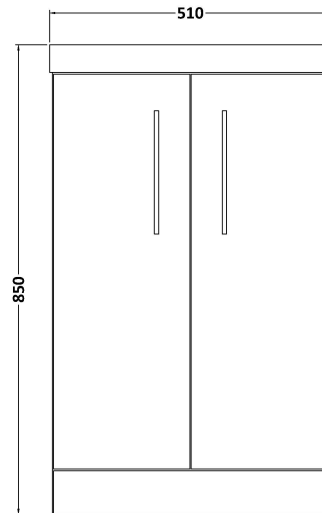

Sales Code: ARN101D

Description: 500 Fs 2-Door Vanity & Basin 3

Packaging Details

Barcode: 5056462615622