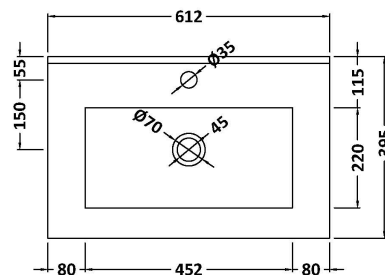

Sales Code: NVF103F

Description: 600 Fs 2-Door Unit (365 Deep)

Product Dimensions

Height (mm):	800
Width (mm):	600
Depth (mm):	383
Nett Weight (kg):	19.5

Packaging Dimensions

Height (mm):	835
Width (mm):	620
Depth (mm):	375
Gross Weight (kg):	20

Packaging Data

Box Colour:	Brown Cardboard Box - Printed
Box Qty:	0
Label Size:	0 x 0
Label Colour:	Not Applicable
Label Qty:	0

Outer Box Dimensions (If Applicable)

Height (mm):	
Width (mm):	
Depth (mm):	
Gross Weight (kg):	
Barcode:	5056462614298

Sales Code: NVM003

Description: Minimalist Basin 600mm

Product Dimensions

Height (mm):	170
Width (mm):	600
Depth (mm):	390
Nett Weight (kg):	10.76

Packaging Dimensions

Height (mm):	200
Width (mm):	400
Depth (mm):	620
Gross Weight (kg):	10.76

Packaging Data

Box Colour:	Brown Cardboard Box - Printed
Box Qty:	1
Label Size:	100 x 50
Label Colour:	White Label
Label Qty:	2

Outer Box Dimensions (If Applicable)

Height (mm):	
Width (mm):	
Depth (mm):	
Gross Weight (kg):	
Barcode:	5055146194668