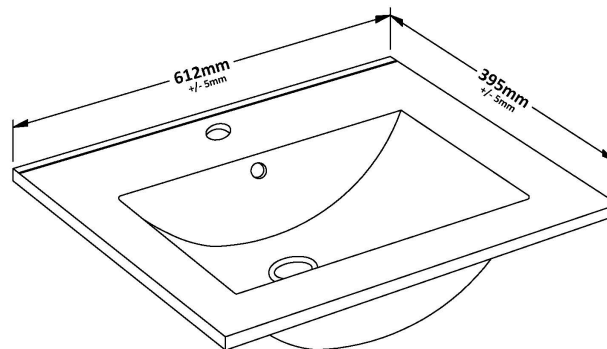

Sales Code: NVF103F

Description: 600 Fs 2-Door Unit (365 Deep)

Product Dimensions

Height (mm):	800
Width (mm):	600
Depth (mm):	383
Nett Weight (kg):	19.5

Packaging Dimensions

Height (mm):	835
Width (mm):	620
Depth (mm):	375
Gross Weight (kg):	20

Packaging Data

Box Colour:	Brown Cardboard Box - Printed
Box Qty:	0
Label Size:	0 x 0
Label Colour:	Not Applicable
Label Qty:	0

Outer Box Dimensions (If Applicable)

Height (mm):	
Width (mm):	
Depth (mm):	
Gross Weight (kg):	
Barcode:	5056462614298

Product Details

Country of Origin:	China
Fitting Instruction:	No
CE & UKCA:	N/A
FSC Certified Materials:	Yes
Colour:	Gloss White
Construction Method:	Cam & Wood Dowel
Construction Type:	Rigid
Cabinet Finish:	MFC Painted Gloss
Fascia Finish:	Mdf Painted Gloss
Cabinet Thickness (mm):	16
Fascia Thickness (mm):	18
Drawer Included:	No
Drawer Type:	Not Applicable
No of Shelves:	1
Hinge Type:	95 Degree Soft Close
Hinge Included:	Yes, Supplied
Adjustable Legs:	No, Not Required
Fixings Included:	Yes
Handle Style:	Contemporary
Waste Shroud:	No
Handle Included:	Yes, Supplied
Handle Type:	D-Shape

Sales Code: NVM003

Description: Minimalist Basin 600mm

Product Dimensions

Height (mm):	170
Width (mm):	600
Depth (mm):	390
Nett Weight (kg):	10.76

Packaging Dimensions

Height (mm):	200
Width (mm):	400
Depth (mm):	620
Gross Weight (kg):	10.76