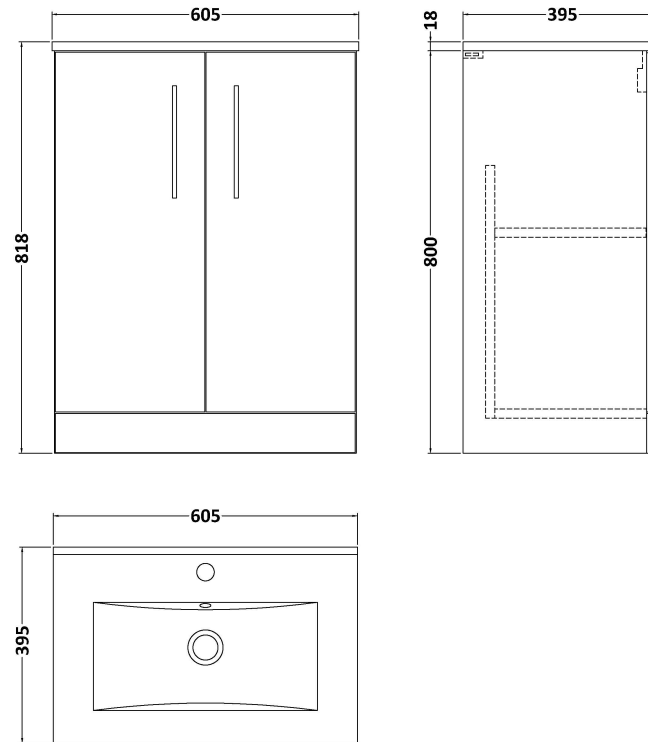

Sales Code: ARN103B

Description: 600 Fs 2-Door Vanity & Basin 2

Packaging Details

Barcode: 5056462614809

Sales Code: ARN103A

Description: 600 Fs 2-Door Vanity & Basin 1

Packaging Details

Barcode: 5056462614793

Sales Code: NVF103F

Description: 600 Fs 2-Door Unit (365 Deep)

Product Dimensions

Height (mm):	800
Width (mm):	600
Depth (mm):	383
Nett Weight (kg):	19.5

Packaging Dimensions

Height (mm):	835
Width (mm):	620
Depth (mm):	375
Gross Weight (kg):	20

Packaging Data

Box Colour:	Brown Cardboard Box - Printed
Box Qty:	0
Label Size:	0 x 0
Label Colour:	Not Applicable
Label Qty:	0

Outer Box Dimensions (If Applicable)

Height (mm):	
Width (mm):	
Depth (mm):	
Gross Weight (kg):	
Barcode:	5056462614298

Sales Code: NVM003

Description: Minimalist Basin 600mm

Product Dimensions

Height (mm):	170
Width (mm):	600
Depth (mm):	390
Nett Weight (kg):	10.76

Packaging Dimensions

Height (mm):	200
Width (mm):	400
Depth (mm):	620
Gross Weight (kg):	10.76