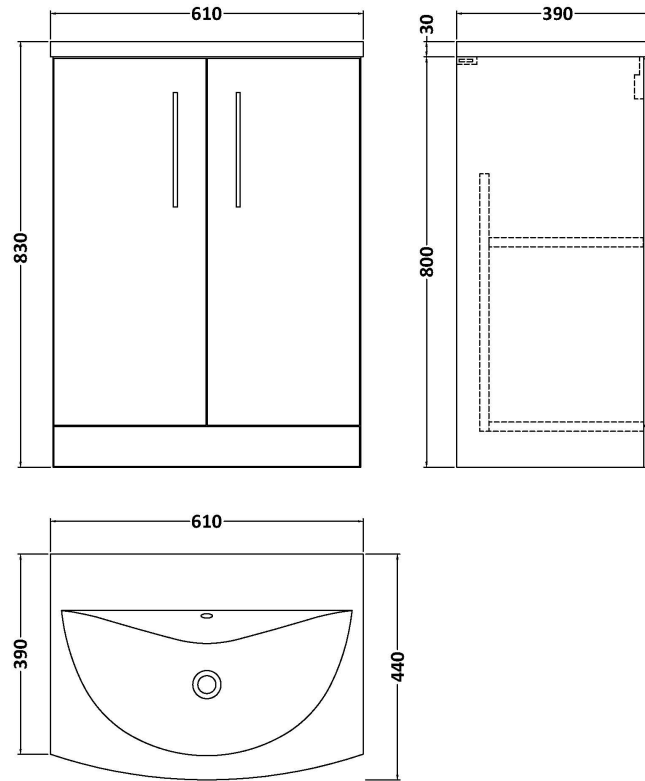

Sales Code: ARN103G

Description: 600 Fs 2-Door Vanity & Basin 4

Packaging Details

Barcode: 5056462680361