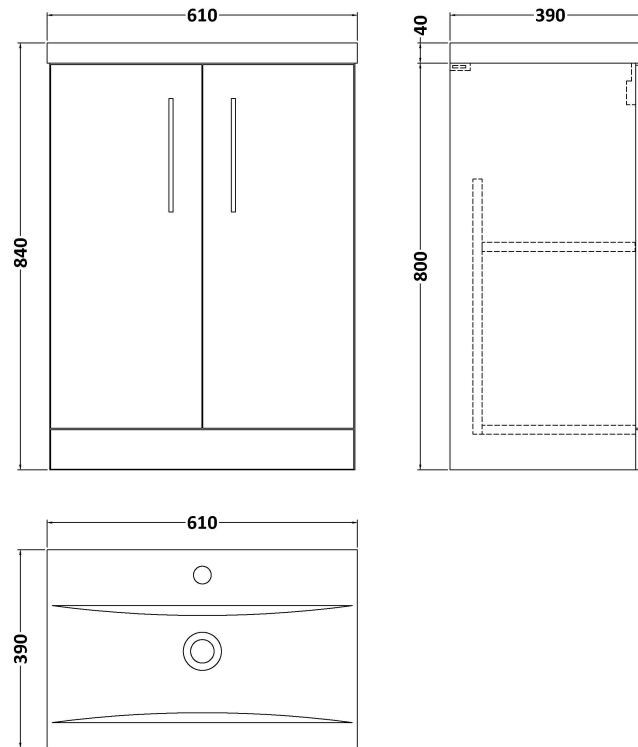

Sales Code: ARN103A

Description: 600 Fs 2-Door Vanity & Basin 1

Packaging Details

Barcode: 5056462614793