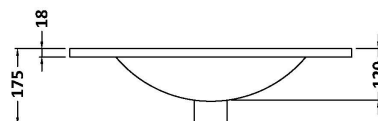

Sales Code: NVF103F

Description: 600 Fs 2-Door Unit (365 Deep)

Product Dimensions

Height (mm):	800
Width (mm):	600
Depth (mm):	383
Nett Weight (kg):	19.5

Packaging Dimensions

Height (mm):	835
Width (mm):	620
Depth (mm):	375
Gross Weight (kg):	20

Packaging Data

Box Colour:	Brown Cardboard Box - Printed
Box Qty:	0
Label Size:	0 x 0
Label Colour:	Not Applicable
Label Qty:	0

Outer Box Dimensions (If Applicable)

Height (mm):	
Width (mm):	
Depth (mm):	
Gross Weight (kg):	
Barcode:	5056462614298

Sales Code: NVM003

Description: Minimalist Basin 600mm

Product Dimensions

Height (mm):	170
Width (mm):	600
Depth (mm):	390
Nett Weight (kg):	10.76

Packaging Dimensions

Height (mm):	200
Width (mm):	400
Depth (mm):	620
Gross Weight (kg):	10.76