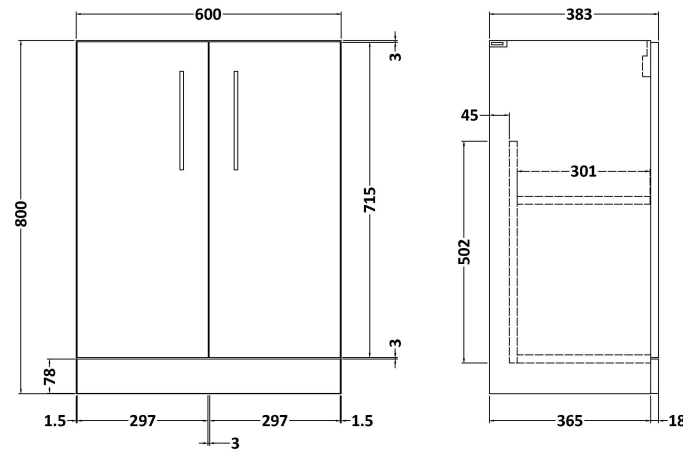

Sales Code: NVF103F

Description: 600 Fs 2-Door Unit (365 Deep)

Product Dimensions

Height (mm):	800
Width (mm):	600
Depth (mm):	383
Nett Weight (kg):	19.5

Packaging Dimensions

Height (mm):	835
Width (mm):	620
Depth (mm):	375
Gross Weight (kg):	20

Packaging Data

Box Colour:	Brown Cardboard Box - Printed
Box Qty:	0
Label Size:	0 x 0
Label Colour:	Not Applicable
Label Qty:	0

Outer Box Dimensions (If Applicable)

Height (mm):	
Width (mm):	
Depth (mm):	
Gross Weight (kg):	
Barcode:	5056462614298

Sales Code: NVM003

Description: Minimalist Basin 600mm

Product Dimensions

Height (mm):	170
Width (mm):	600
Depth (mm):	390
Nett Weight (kg):	10.76

Packaging Dimensions

Height (mm):	200
Width (mm):	400
Depth (mm):	620
Gross Weight (kg):	10.76

Product Dimensions

Height (mm):	180
Width (mm):	610
Depth (mm):	390
Nett Weight (kg):	11

Packaging Dimensions

Height (mm):	200
Width (mm):	410
Depth (mm):	630
Gross Weight (kg):	11

Packaging Data

Box Colour:	Brown Cardboard Box - Printed
Box Qty:	1
Label Size:	100 x 50
Label Colour:	White Label
Label Qty:	2