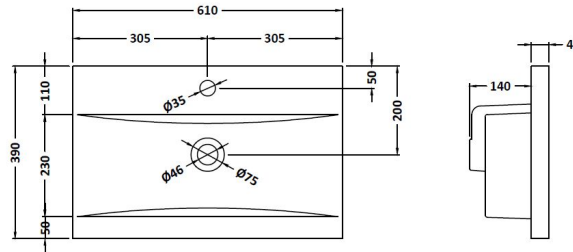

Sales Code: NVM003

Description: Minimalist Basin 600mm

Product Dimensions

Height (mm):	170
Width (mm):	600
Depth (mm):	390
Nett Weight (kg):	10.76

Packaging Dimensions

Height (mm):	200
Width (mm):	400
Depth (mm):	620
Gross Weight (kg):	10.76

Packaging Data

Box Colour:	Brown Cardboard Box - Printed
Box Qty:	1
Label Size:	100 x 50
Label Colour:	White Label
Label Qty:	2

Outer Box Dimensions (If Applicable)

Height (mm):	
Width (mm):	
Depth (mm):	
Gross Weight (kg):	
Barcode:	5055146194668

Product Dimensions

Height (mm):	180
Width (mm):	610
Depth (mm):	390
Nett Weight (kg):	11

Packaging Dimensions

Height (mm):	200
Width (mm):	410
Depth (mm):	630
Gross Weight (kg):	11

Packaging Data

Box Colour:	Brown Cardboard Box - Printed
Box Qty:	1
Label Size:	100 x 50
Label Colour:	White Label
Label Qty:	2

Outer Box Dimensions (If Applicable)

Height (mm):	
Width (mm):	
Depth (mm):	
Gross Weight (kg):	
Barcode:	5055369043415

Product Details

Country of Origin:	China
Fitting Instruction:	No
Certification: CE & UKCA: No	WRAS: N/A WRAS No: N/A
Product Material:	Vitreous China
Fixing Supplied:	No