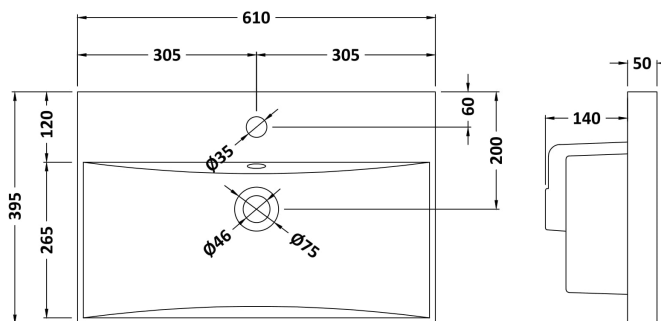

Sales Code: NVM003

Description: Minimalist Basin 600mm

Product Dimensions

Height (mm):	170
Width (mm):	600
Depth (mm):	390
Nett Weight (kg):	10.76

Packaging Dimensions

Height (mm):	200
Width (mm):	400
Depth (mm):	620
Gross Weight (kg):	10.76

Product Dimensions

Height (mm):	180
Width (mm):	610
Depth (mm):	390
Nett Weight (kg):	11

Packaging Dimensions

Height (mm):	200
Width (mm):	410
Depth (mm):	630
Gross Weight (kg):	11

Packaging Data

Box Colour:	Brown Cardboard Box - Printed
Box Qty:	1
Label Size:	100 x 50
Label Colour:	White Label
Label Qty:	2

Outer Box Dimensions (If Applicable)

Height (mm):	
Width (mm):	
Depth (mm):	
Gross Weight (kg):	
Barcode:	5055369043415

Product Details

Country of Origin:	China
Fitting Instruction:	No
Certification: CE & UKCA: No	WRAS: N/A WRAS No: N/A
Product Material:	Vitreous China
Fixing Supplied:	No

Sales Code: NVM033

Description: 600 Thin Edged Basin 1Th

Product Dimensions

Height (mm):	170
Width (mm):	610
Depth (mm):	395
Nett Weight (kg):	11

Packaging Dimensions

Height (mm):	190
Width (mm):	630
Depth (mm):	415
Gross Weight (kg):	11.5