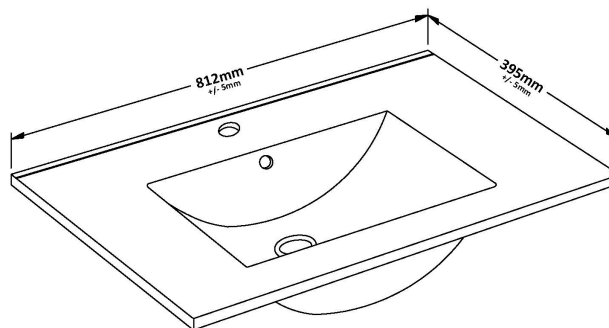

Sales Code: NVF105

Description: 800 Fs 2-Door Unit (365 Deep)

Product Dimensions

Height (mm):	800
Width (mm):	800
Depth (mm):	383
Nett Weight (kg):	25.5

Packaging Dimensions

Height (mm):	835
Width (mm):	820
Depth (mm):	375
Gross Weight (kg):	26

Packaging Data

Box Colour:	Brown Cardboard Box - Printed
Box Qty:	0
Label Size:	0 x 0
Label Colour:	Not Applicable
Label Qty:	0

Outer Box Dimensions (If Applicable)

Height (mm):	
Width (mm):	
Depth (mm):	
Gross Weight (kg):	
Barcode:	5056462614328

Sales Code: NVM005

Description: Minimalist Basin 800mm

Product Dimensions

Height (mm):	170
Width (mm):	800
Depth (mm):	390
Nett Weight (kg):	16.9

Packaging Dimensions

Height (mm):	400
Width (mm):	820
Depth (mm):	200
Gross Weight (kg):	16.9

Product Dimensions

Height (mm):	180
Width (mm):	810
Depth (mm):	390
Nett Weight (kg):	15

Packaging Dimensions

Height (mm):	210
Width (mm):	410
Depth (mm):	830
Gross Weight (kg):	15

Packaging Data

Box Colour:	Brown Cardboard Box
Box Qty:	1
Label Size:	100 x 50
Label Colour:	White Label
Label Qty:	2