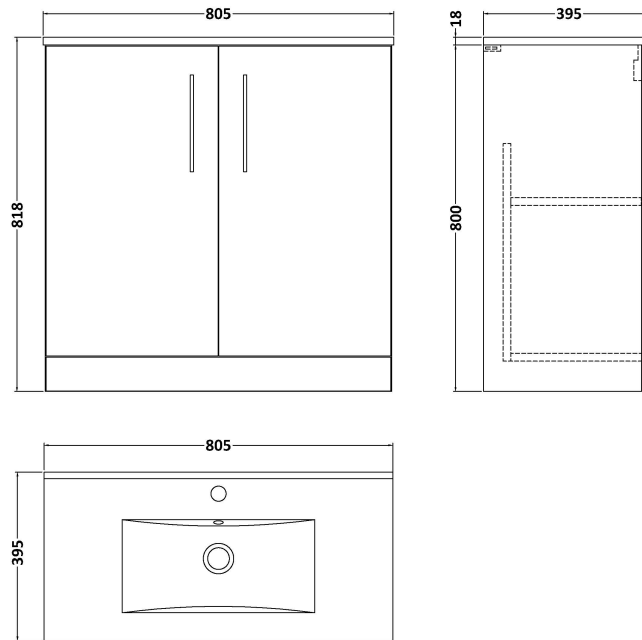

Sales Code: ARN105B

Description: 800 Fs 2-Door Vanity & Basin 2

Packaging Details

Barcode: 5056462616605