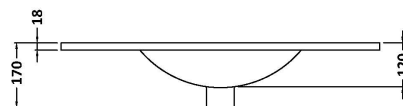

Sales Code: NVF105

Description: 800 Fs 2-Door Unit (365 Deep)

Product Dimensions

Height (mm):	800
Width (mm):	800
Depth (mm):	383
Nett Weight (kg):	25.5

Packaging Dimensions

Height (mm):	835
Width (mm):	820
Depth (mm):	375
Gross Weight (kg):	26

Packaging Data

Box Colour:	Brown Cardboard Box - Printed
Box Qty:	0
Label Size:	0 x 0
Label Colour:	Not Applicable
Label Qty:	0

Outer Box Dimensions (If Applicable)

Height (mm):	
Width (mm):	
Depth (mm):	
Gross Weight (kg):	
Barcode:	5056462614328

Sales Code: NVM005

Description: Minimalist Basin 800mm

Product Dimensions

Height (mm):	170
Width (mm):	800
Depth (mm):	390
Nett Weight (kg):	16.9

Packaging Dimensions

Height (mm):	400
Width (mm):	820
Depth (mm):	200
Gross Weight (kg):	16.9