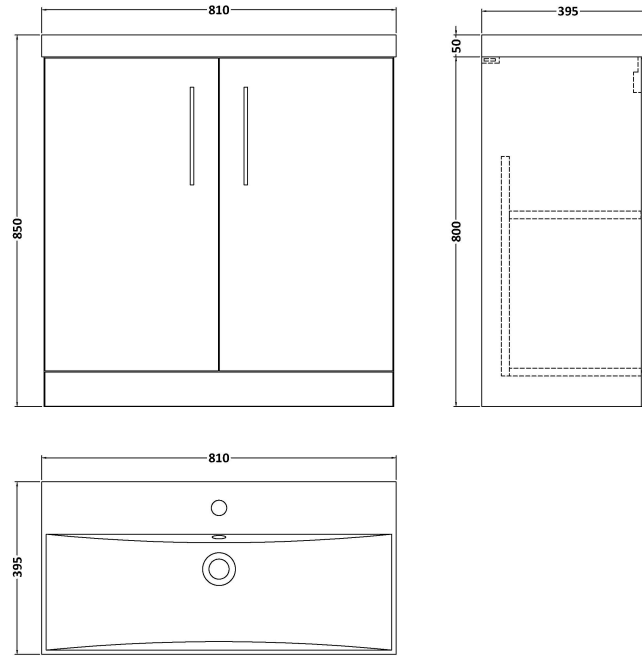

Sales Code: ARN105D

Description: 800 Fs 2-Door Vanity & Basin 3

Packaging Details

Barcode: 5056462616612