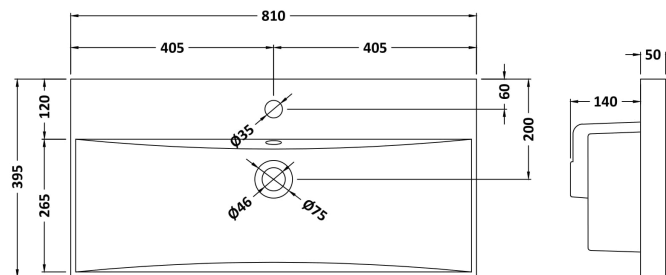

Sales Code: NVM005

Description: Minimalist Basin 800mm

Product Dimensions

Height (mm):	170
Width (mm):	800
Depth (mm):	390
Nett Weight (kg):	16.9

Packaging Dimensions

Height (mm):	400
Width (mm):	820
Depth (mm):	200
Gross Weight (kg):	16.9

Product Dimensions

Height (mm):	180
Width (mm):	810
Depth (mm):	390
Nett Weight (kg):	15

Packaging Dimensions

Height (mm):	210
Width (mm):	410
Depth (mm):	830
Gross Weight (kg):	15

Packaging Data

Box Colour:	Brown Cardboard Box
Box Qty:	1
Label Size:	100 x 50
Label Colour:	White Label
Label Qty:	2

Outer Box Dimensions (If Applicable)

Height (mm):	
Width (mm):	
Depth (mm):	
Gross Weight (kg):	
Barcode:	5055369043422

Product Details

Country of Origin:	China
Fitting Instruction:	No
Certification: CE & UKCA:	No WRAS: N/A WRAS No: N/A
Product Material:	Vitreous China
Fixing Supplied:	No

Sales Code: NVM035

Description: 800 Thin Edged Basin 1Th

Product Dimensions

Height (mm):	170
Width (mm):	810
Depth (mm):	395
Nett Weight (kg):	14.5

Packaging Dimensions

Height (mm):	190
Width (mm):	830
Depth (mm):	415
Gross Weight (kg):	15