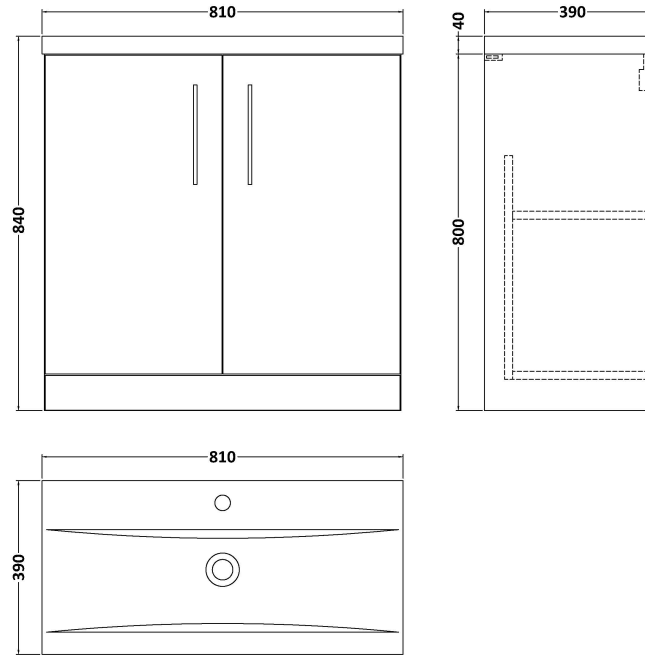

Sales Code: ARN105B

Description: 800 Fs 2-Door Vanity & Basin 2

Packaging Details

Barcode: 5056462616605

Sales Code: ARN105A

Description: 800 Fs 2-Door Vanity & Basin 1

Packaging Details

Barcode: 5056462616599

Sales Code: NVF105

Description: 800 Fs 2-Door Unit (365 Deep)

Product Dimensions

Height (mm):	800
Width (mm):	800
Depth (mm):	383
Nett Weight (kg):	25.5

Packaging Dimensions

Height (mm):	835
Width (mm):	820
Depth (mm):	375
Gross Weight (kg):	26

Sales Code: NVM005

Description: Minimalist Basin 800mm

Product Dimensions

Height (mm):	170
Width (mm):	800
Depth (mm):	390
Nett Weight (kg):	16.9

Packaging Dimensions

Height (mm):	400
Width (mm):	820
Depth (mm):	200
Gross Weight (kg):	16.9

Product Dimensions

Height (mm):	180
Width (mm):	810
Depth (mm):	390
Nett Weight (kg):	15

Packaging Dimensions

Height (mm):	210
Width (mm):	410
Depth (mm):	830
Gross Weight (kg):	15

Packaging Data

Box Colour:	Brown Cardboard Box
Box Qty:	1
Label Size:	100 x 50
Label Colour:	White Label
Label Qty:	2