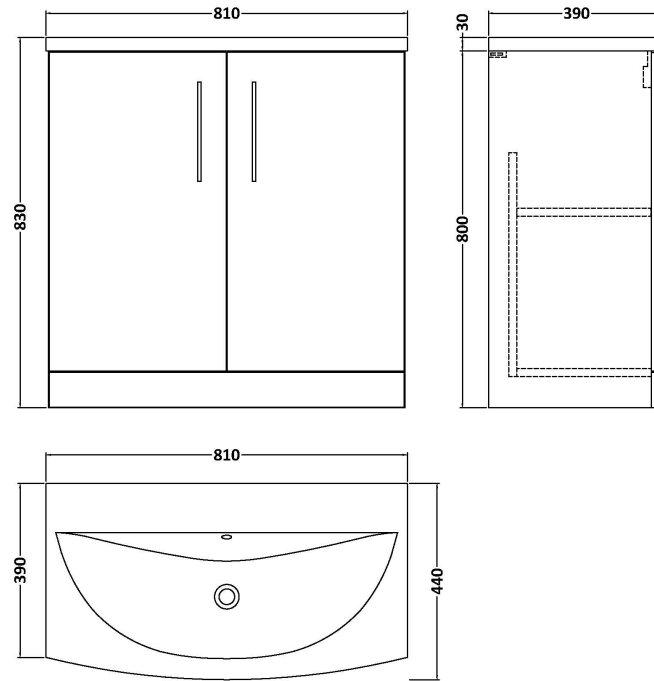

Sales Code: ARN105G

Description: 800 Fs 2-Door Vanity & Basin 4

Packaging Details

Barcode: 5056462680507