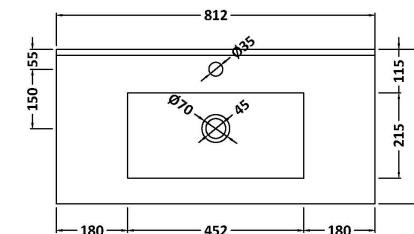

Sales Code: NVF105

Description: 800 Fs 2-Door Unit (365 Deep)

Product Dimensions

Height (mm):	800
Width (mm):	800
Depth (mm):	383
Nett Weight (kg):	25.5

Packaging Dimensions

Height (mm):	835
Width (mm):	820
Depth (mm):	375
Gross Weight (kg):	26

Packaging Data

Box Colour:	Brown Cardboard Box - Printed
Box Qty:	0
Label Size:	0 x 0
Label Colour:	Not Applicable
Label Qty:	0

Outer Box Dimensions (If Applicable)

Height (mm):	
Width (mm):	
Depth (mm):	
Gross Weight (kg):	
Barcode:	5056462614328

Sales Code: NVM005

Description: Minimalist Basin 800mm

Product Dimensions

Height (mm):	170
Width (mm):	800
Depth (mm):	390
Nett Weight (kg):	16.9

Packaging Dimensions

Height (mm):	400
Width (mm):	820
Depth (mm):	200
Gross Weight (kg):	16.9

Product Dimensions

Height (mm):	180
Width (mm):	810
Depth (mm):	390
Nett Weight (kg):	15

Packaging Dimensions

Height (mm):	210
Width (mm):	410
Depth (mm):	830
Gross Weight (kg):	15

Packaging Data

Box Colour:	Brown Cardboard Box
Box Qty:	1
Label Size:	100 x 50
Label Colour:	White Label
Label Qty:	2