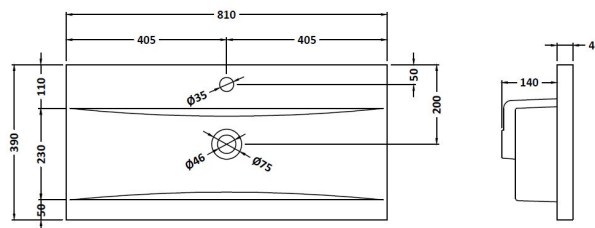

Sales Code: NVM005

Description: Minimalist Basin 800mm

Product Dimensions

Height (mm):	170
Width (mm):	800
Depth (mm):	390
Nett Weight (kg):	16.9

Packaging Dimensions

Height (mm):	400
Width (mm):	820
Depth (mm):	200
Gross Weight (kg):	16.9

Packaging Data

Box Colour:	Brown Cardboard Box - Printed
Box Qty:	1
Label Size:	100 x 50
Label Colour:	White Label
Label Qty:	2

Outer Box Dimensions (If Applicable)

Height (mm):	
Width (mm):	
Depth (mm):	
Gross Weight (kg):	
Barcode:	5055146194675

Product Dimensions

Height (mm):	180
Width (mm):	810
Depth (mm):	390
Nett Weight (kg):	15

Packaging Dimensions

Height (mm):	210
Width (mm):	410
Depth (mm):	830
Gross Weight (kg):	15

Packaging Data

Box Colour:	Brown Cardboard Box
Box Qty:	1
Label Size:	100 x 50
Label Colour:	White Label
Label Qty:	2

Outer Box Dimensions (If Applicable)

Height (mm):	
Width (mm):	
Depth (mm):	
Gross Weight (kg):	
Barcode:	5055369043422

Product Details

Country of Origin:	China
Fitting Instruction:	No
Certification: CE & UKCA:	No WRAS: N/A WRAS No: N/A
Product Material:	Vitreous China
Fixing Supplied:	No