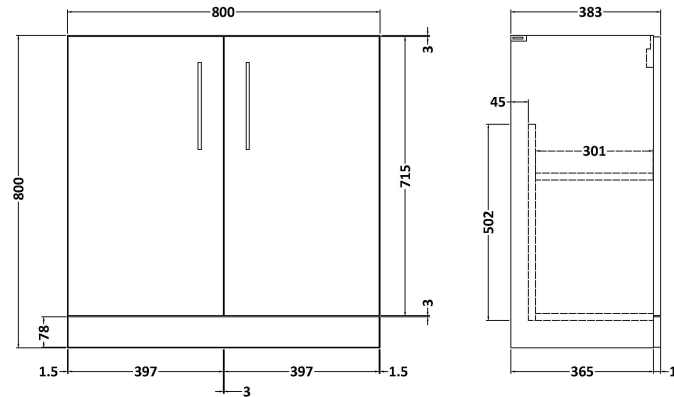

Sales Code: NVF105

Description: 800 Fs 2-Door Unit (365 Deep)

Product Dimensions

Height (mm):	800
Width (mm):	800
Depth (mm):	383
Nett Weight (kg):	25.5

Packaging Dimensions

Height (mm):	835
Width (mm):	820
Depth (mm):	375
Gross Weight (kg):	26

Packaging Data

Box Colour:	Brown Cardboard Box - Printed
Box Qty:	0
Label Size:	0 x 0
Label Colour:	Not Applicable
Label Qty:	0

Outer Box Dimensions (If Applicable)

Height (mm):	
Width (mm):	
Depth (mm):	
Gross Weight (kg):	
Barcode:	5056462614328

Sales Code: NVM005

Description: Minimalist Basin 800mm

Product Dimensions

Height (mm):	170
Width (mm):	800
Depth (mm):	390
Nett Weight (kg):	16.9

Packaging Dimensions

Height (mm):	400
Width (mm):	820
Depth (mm):	200
Gross Weight (kg):	16.9

Product Dimensions

Height (mm):	180
Width (mm):	810
Depth (mm):	390
Nett Weight (kg):	15

Packaging Dimensions

Height (mm):	210
Width (mm):	410
Depth (mm):	830
Gross Weight (kg):	15

Packaging Data

Box Colour:	Brown Cardboard Box
Box Qty:	1
Label Size:	100 x 50
Label Colour:	White Label
Label Qty:	2