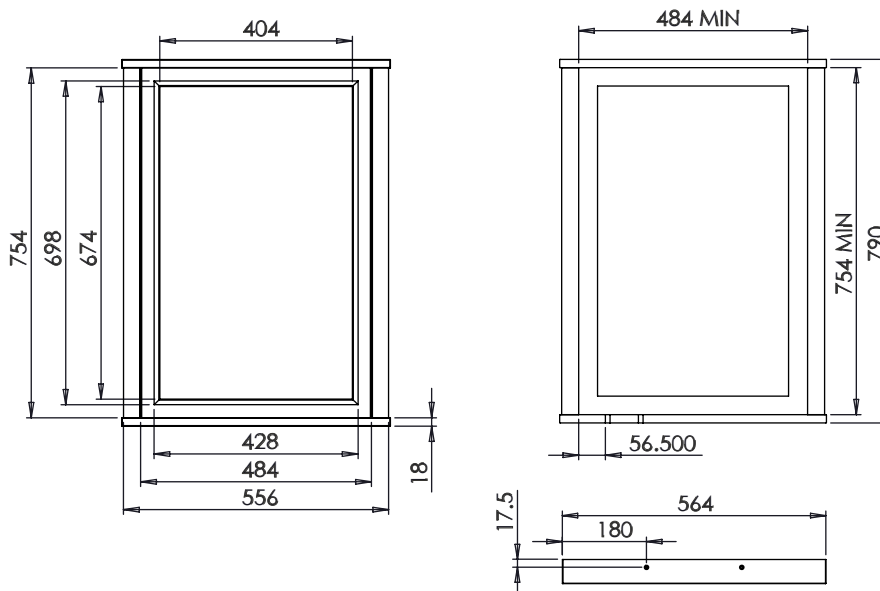

600 Illuminated Mirror

ROPER RHODES®
BATH

FINISHES	
	
.VN VANILLA	.MC MOCHA
	
.SG SLATE GREY	.PW PEWTER
	
.W CHALK WHITE	

NO.	DESCRIPTION	PRODUCT CODE	FIXINGS INCLUDED?	GROSS WEIGHT	NET WEIGHT
1	HAMPTON ILLUMINATED MIRROR	HAMILL6COM	YES	13kg	13kg

DIMENSIONS

DIAGRAMS NOT TO SCALE
ALL DIMENSIONS IN MM
TOLERANCE OF ± 5MM

FAQ

- What is the total power consumption of the mirror? 35.5 watts
- What is the colour temperature of the LED lighting? 6000 kelvin
- What is the total amount of lumens produced by the LED lighting? 600 lumens
- Where is the mains cable located? The mains cable is located in the centre of the back of the mirror.
- Can the mirror be hung separate of the mirror frame? No, the keyhole slots are only present on the frame.