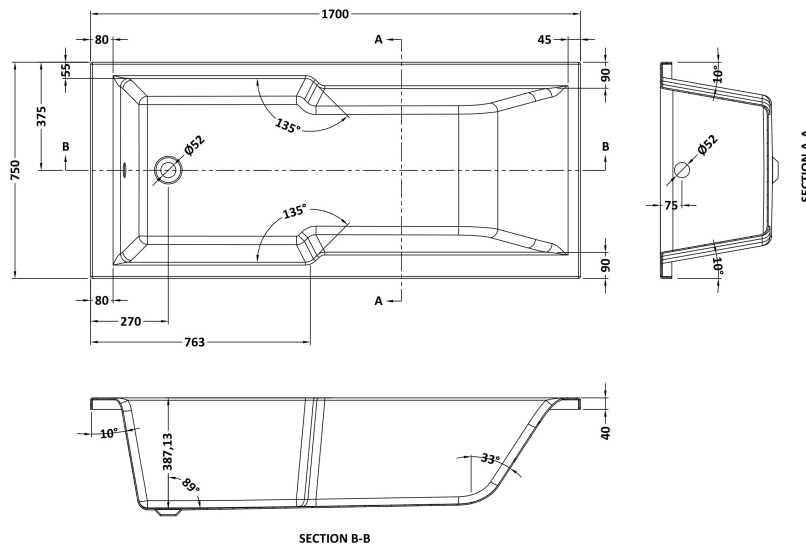

Sales Code: NBA710

Description: Square Straight Shower Bath 1700X750

Product Dimensions

Length (mm):	1700
Width (mm):	750
Depth (mm):	400
Nett Weight (kg):	18

Packaging Dimensions

Length (mm):	1700
Width (mm):	760
Depth (mm):	400
Gross Weight (kg):	18

Packaging Data

Box Colour:	Brown Cardboard Sleeve
Box Qty:	1
Label Size:	100 x 50
Label Colour:	White Label
Label Qty:	2

Outer Box Dimensions (If Applicable)

Length (mm):	
Width (mm):	
Height (mm):	
Gross Weight (kg):	
Barcode:	5056462687988

Product Details

Country of Origin:	Egypt
Fitting Instruction:	No
Certification:	FSC: CE & UKCA:
Material Colour Reference:	European White
Product Material:	Acrylic
Material Thickness:	4mm
Volume (Ltr):	190L
Displaced Capacity:	120L
Leg Set Included:	Legset Included
Waste Included:	Waste Not Included
Drilled/Undrilled:	Undrilled For Taps
Includes Grips:	No Grips Supplied
Embossed:	No
No of Tapholes:	None
Anti-Slip:	No