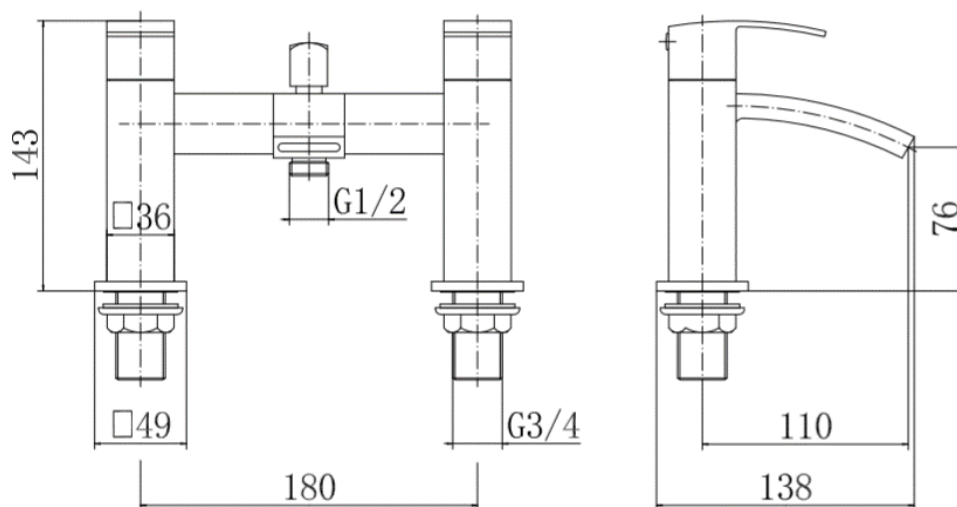

BELGRAVIA S BATH SHOWER MIXER

Product Code	TPBELS03
Weight (Kg)	3.56
Material	Brass, zinc, stainless steel, ABS
Finish	Chrome
Min Pressure	0.2
Max Pressure	5

Flow rates (litres per minute)

0.5 Bar	1 Bar	3 Bar
20.6	28.5	48.7

Key features:

- Chrome finish
- Inlet connection: G 3/4"
- G 3/4" quarter turn cartridge
- Back nut
- 10 year guarantee*

Description:

The Belgravia S Bath Filler is made from solid brass with a zinc handle both in a polished chrome finish. It has slimline handles and angular styling that makes it a contemporary addition to any bathroom. It is suitable for use with all plumbing systems with a minimum operating pressure of 0.2 bar. Pack includes shower kit and wall bracket.

All dimensions are approximate and subject to normal ceramic variation. Although every effort is made not to change the above product specification, Lecico reserve the right to do so without prior notification if necessary. *Against manufacturers defects. Full information on guarantees available upon request.