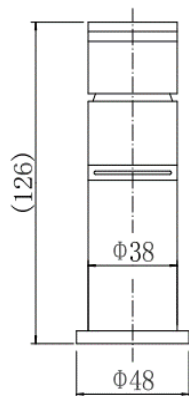

BELGRAVIA R MINI MONO BASIN MIXER & CLICK CLACK WASTE

Product Code	TPBELR00
Weight (Kg)	0.5
Material	Brass, zinc
Finish	Chrome
Min Pressure	0.2
Max Pressure	5

Flow rates (litres per minute)

0.5 Bar	1 Bar	3 Bar
7.7	10.5	18.1

Key features:

- Chrome finish
- Inlet connection:
G 1/2"
Tail end M10
400mm hose
- 35mm ceramic cartridge
- 10 year guarantee*

Description:

The Belgravia R Mini Mono Basin Mixer is made from solid brass with a zinc handle both in a polished chrome finish. It has slimline handles and a subtle curved look that makes it a beautiful addition to any bathroom.

It is suitable for use with all plumbing systems with a minimum operating pressure of 0.2 bar.

All dimensions are approximate and subject to normal ceramic variation. Although every effort is made not to change the above product specification, Lecico reserve the right to do so without prior notification if necessary.
*Against manufacturers defects. Full information on guarantees available upon request.