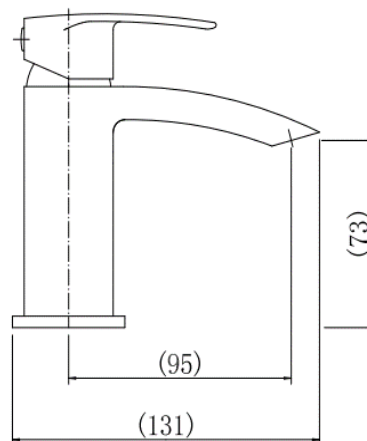

BELGRAVIA R MINI MONO BASIN MIXER & CLICK CLACK WASTE

Product Code	TPBELR00
Weight (Kg)	0.5
Material	Brass, zinc
Finish	Chrome
Min Pressure	0.2
Max Pressure	5

Flow rates (litres per minute)

0.5 Bar	1 Bar	3 Bar
7.7	10.5	18.1

Key features:

- Chrome finish
- Inlet connection:
G 1/2"
Tail end M10
400mm hose
- 35mm ceramic cartridge
- 10 year guarantee*

Description:

The Belgravia R Mini Mono Basin Mixer is made from solid brass with a zinc handle both in a polished chrome finish. It has slimline handles and a subtle curved look that makes it a beautiful addition to any bathroom.

It is suitable for use with all plumbing systems with a minimum operating pressure of 0.2 bar.

All dimensions are approximate and subject to normal ceramic variation. Although every effort is made not to change the above product specification, Lecico reserve the right to do so without prior notification if necessary.
*Against manufacturers defects. Full information on guarantees available upon request.