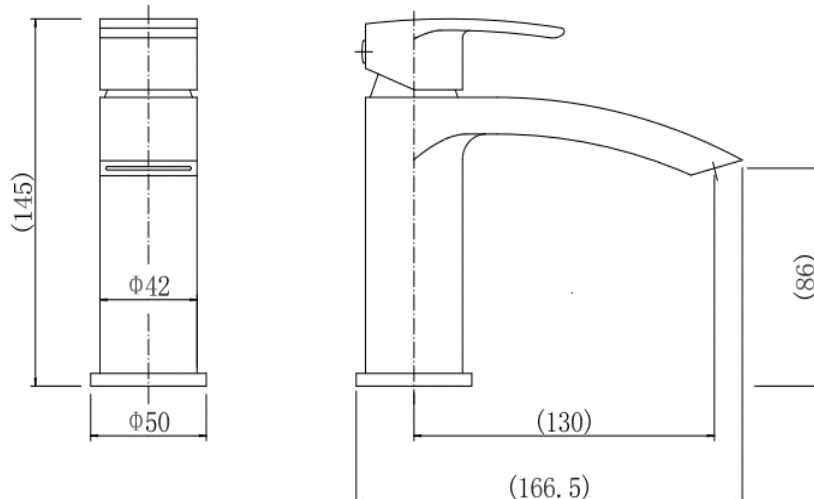

BELGRAVIA R MONO BASIN MIXER & CLICK CLACK WASTE

Product Code	TPBELR01
Weight (Kg)	0.7
Material	Brass, zinc
Finish	Chrome
Min Pressure	0.2
Max Pressure	5

Flow rates (litres per minute)

0.5 Bar	1 Bar	3 Bar
8.7	12	20.6

Key features:

- Chrome finish
- Inlet connection: G 1/2"
- Tail end M10
- 400mm hose
- 35mm ceramic cartridge
- 10 year guarantee*

Description:

The Belgravia R Mono Basin Mixer is made from solid brass with a zinc handle both in a polished chrome finish. It has slimline handles and a subtle curved look that makes it a beautiful addition to any bathroom.

It is suitable for use with all plumbing systems with a minimum operating pressure of 0.2 bar.

All dimensions are approximate and subject to normal ceramic variation. Although every effort is made not to change the above product specification, Lecico reserve the right to do so without prior notification if necessary. *Against manufacturers defects. Full information on guarantees available upon request.