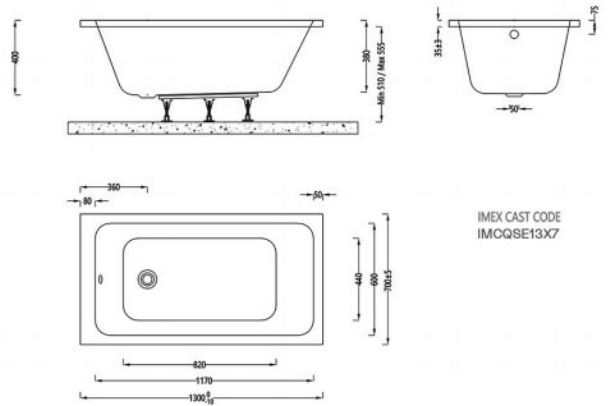

TECHNICAL DATA SHEET

IMEX CAST REINFORCED QUADRO 1300x700 SINGLE ENDED BATH

Category:	Baths	Code:	IMCQSE13X7
Range:	Quadro	Weight:	17.5kg
Type:	Single Ended	Capacity:	140 litres

Dimensions are in millimetres except thread sizes which are BSP imperial.