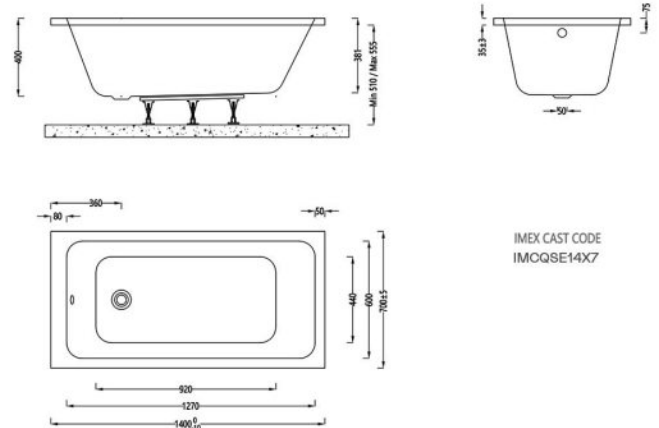

TECHNICAL DATA SHEET

IMEX CAST REINFORCED QUADRO 1400x700 SINGLE ENDED BATH

Category:	Baths	Code:	IMCQSE14X7
Range:	Quadro	Weight:	18.5kg
Type:	Single Ended	Capacity:	154 litres

Dimensions are in millimetres except thread sizes which are BSP imperial.