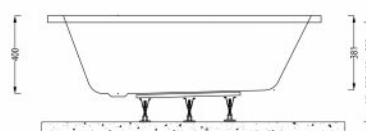

## Imex Premiercast Multi layer Reinforced Quadro 1400x700 Single Ended Bath

Range: Quadro  
Type: Single Ended  
Weight: 19kg (exc. leg pack)

Code: IMPQSE14X7  
Guarantee: 25 years  
Capacity: 154 litres