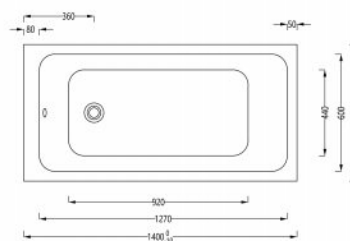

## Imex Premiercast Multi layer Reinforced Quadro 1400x700 Single Ended Bath

Range: Quadro  
Type: Single Ended  
Weight: 19kg (exc. leg pack)

Code: IMPQSE14X7  
Guarantee: 25 years  
Capacity: 154 litres