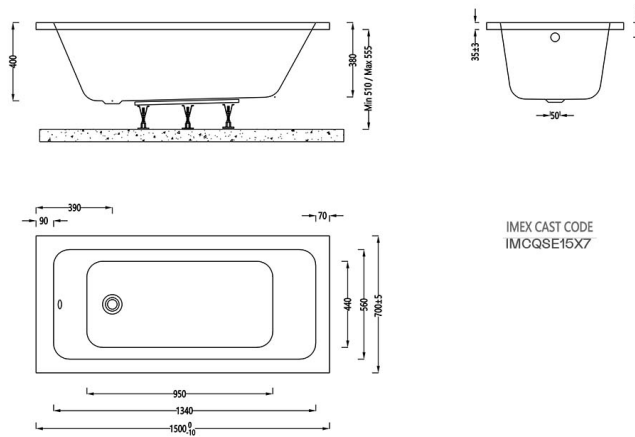

## IMEX CAST REINFORCED QUADRO 1500x700 SINGLE ENDED BATH

Category:	Baths	Code:	IMCQSE15X7
Range:	Quadro	Weight:	19.5kg
Type:	Single Ended	Capacity:	165 litres

Dimensions are in millimetres except thread sizes which are BSP imperial.