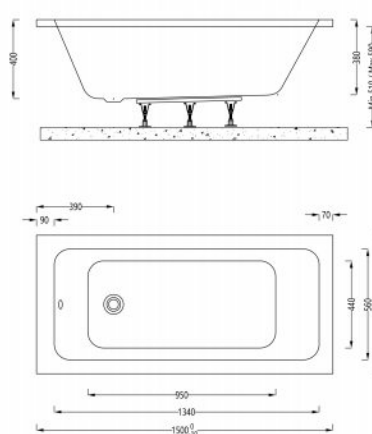

Imex Premiercast Multi layer Reinforced Quadro 1500x700 Single Ended Bath

Range: Quadro
Type: Single Ended
Weight: 20kg (exc. leg pack)

Code: IMPQSE15X7
Guarantee: 25 years
Capacity: 165 litres

Premiercast code:
IMPQSE15X7

Features

- Adjustable leg system.
- Solid core reinforcement for rigidity & strength.
- 7 layers of bonded fibreglass core matting.
- Multilayer core construction keeps water hotter for longer.
- Hand finished & packed in our UK factory