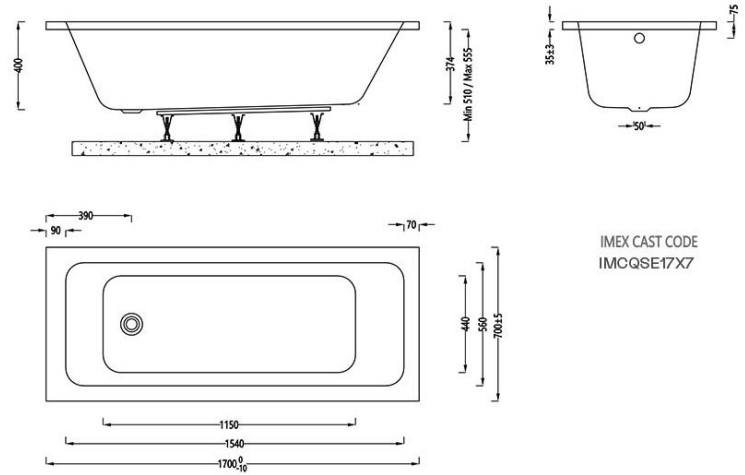

## IMEX CAST REINFORCED QUADRO 1700x700 SINGLE ENDED BATH

Category:  
Range:

Baths  
Quadro

Code:  
Weight:

IMCQSE17X7  
21.5kg

Dimensions are in millimetres except thread sizes which are BSP imperial.