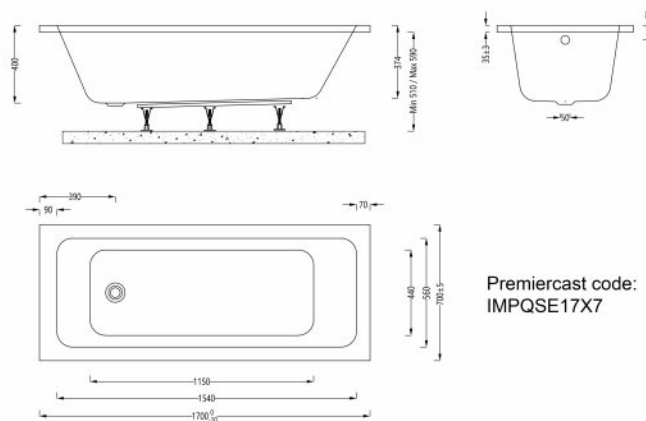

Imex Premiercast Multi layer Reinforced Quadro 1700x700 Single Ended Bath

Range: Quadro
Type: Single Ended
Weight: 24.5kg (exc. leg pack)

Code: IMPQSE17X7
Guarantee: 25 years
Capacity: 185 litres

Features

- Adjustable leg system.
- Solid core reinforcement for rigidity & strength.
- 7 layers of bonded fibreglass core matting.
- Multilayer core construction keeps water hotter for longer.
- Hand finished & packed in our UK factory