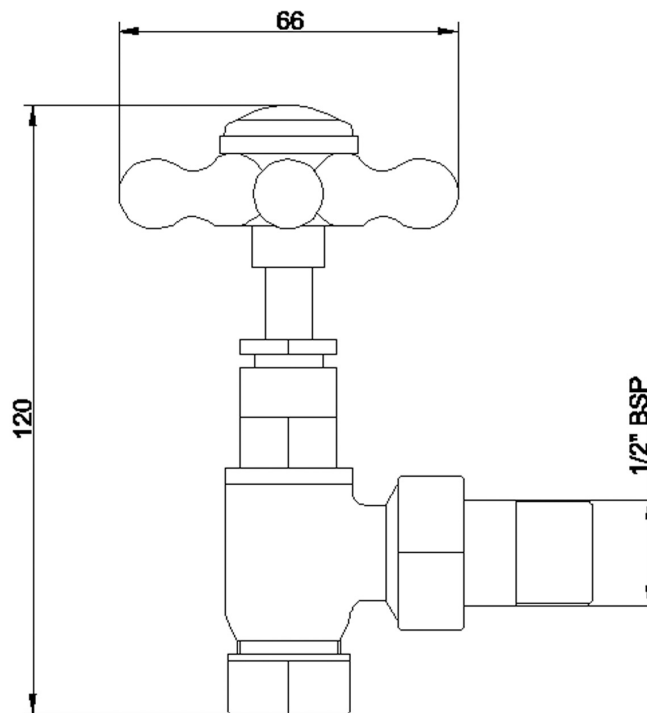

**Sales Code:** RV002

**Description:** Modern Radiator Valves (Angled)

**Product Dimensions**

Height (mm):	82
Width (mm):	26
Depth (mm):	65
Length (mm):	
Nett Weight (kg):	0.54

**Packaging Dimensions**

Height (mm):	50
Width (mm):	110
Length (mm):	120
Gross Weight (kg):	0.54

**Packaging Data**

Box Colour:	White Cardboard Box
Box Qty:	1
Label Size:	100 x 50
Label Colour:	White Label
Label Qty:	1

**Outer Box Dimensions (If Applicable)**

Height (mm):	
Width (mm):	
Length (mm):	
Gross Weight (kg):	
Barcode:	5055369019922

**Sales Code:** HT300

**Description:** Angled Cross Top Radiator Valve Pk Pairs

**Product Dimensions**

Height (mm):	121
Width (mm):	63
Depth (mm):	63
Length (mm):	
Nett Weight (kg):	0.92

**Packaging Dimensions**

**Sales Code:** HT336

**Description:** Victorian Crosshead Rad Valves - Angled

**Product Dimensions**

Height (mm):	87
Width (mm):	115
Depth (mm):	64
Length (mm):	
Nett Weight (kg):	0.9

**Packaging Dimensions**