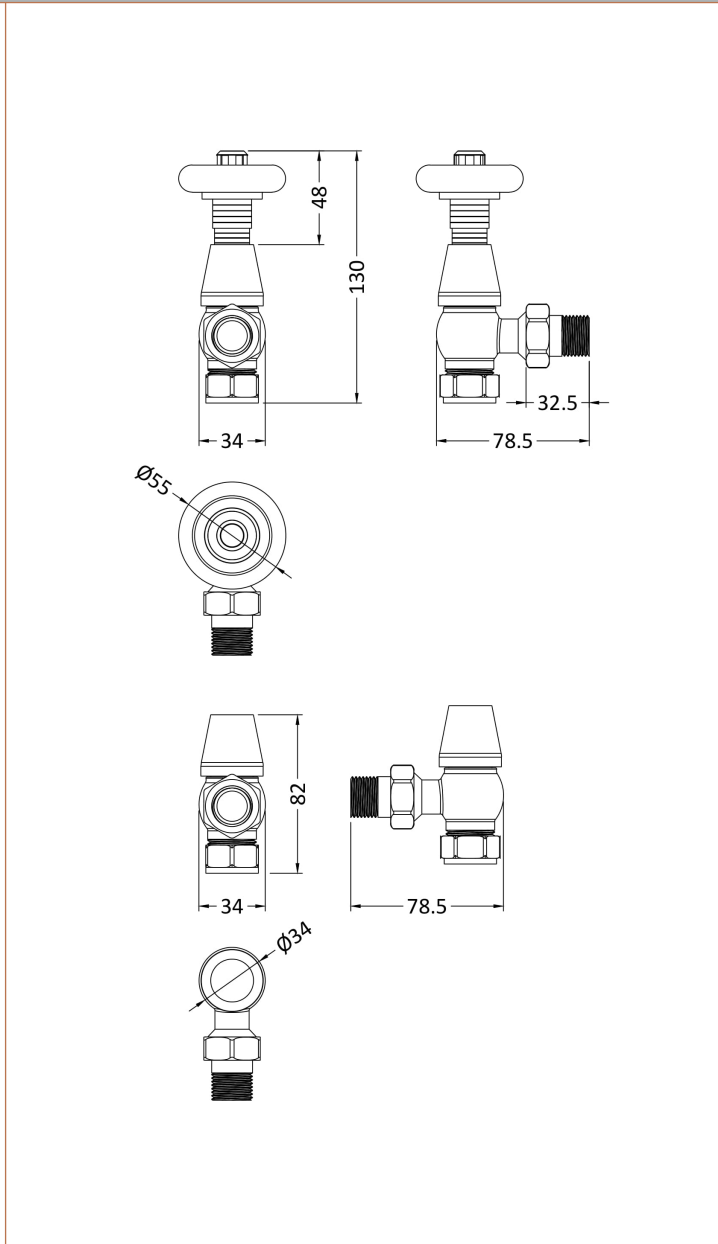

Sales Code: RV202

Description: Chelsea Angled Thermo Rad Valve & Locksh

Product Dimensions	
Height (mm):	131
Width (mm):	55
Depth (mm):	97
Length (mm):	
Nett Weight (kg):	0.83
Packaging Dimensions	
Height (mm):	185
Width (mm):	145
Length (mm):	85
Gross Weight (kg):	0.83
Packaging Data	
Box Colour:	White Cardboard Box
Box Qty:	1
Label Size:	100 x 50
Label Colour:	White Label
Label Qty:	1
Outer Box Dimensions (If Applicable)	
Height (mm):	
Width (mm):	
Length (mm):	
Gross Weight (kg):	
Barcode:	5055275862377
Product Details	
Country of Origin:	United Kingdom
Fitting Instruction:	No
Certification:	CE & UKCA: N/A    RoHS: N/A    WEEE: No
Colour/Finish:	Chrome
RAL No:	N/A
Product Material:	Brass
Heat Element Wattage:	Not Applicable
Heating Element Wattage Compatible:	N/A
BTU Outputs:	30°C / N/A    50°C / N/A    60°C /
Thermal Outputs: (Watts)	30°C / N/A    50°C / N/A    60°C /
Pipe Centres - If Vertical:	N/A
Pipe Centres - If Horizontal:	N/A
Max Projection:	
Tube Diameter:	15mm
Packaging Volume (L):	N/A
Wall to Centre of Tappings:	N/A
Floor to Centre of Tappings:	N/A
Dual Fuel:	N/A
IP Rating:	

Sales Code: RV201

Description: Chelsea Angled Thermo Rad Valve & Locksh

**Product Dimensions**

Height (mm):	131
Width (mm):	55
Depth (mm):	97
Length (mm):	
Nett Weight (kg):	0.83

**Packaging Dimensions**

Height (mm):	185
Width (mm):	145
Length (mm):	85
Gross Weight (kg):	0.83

### Product Dimensions

Height (mm):	131
Width (mm):	55
Depth (mm):	97
Length (mm):	
Nett Weight (kg):	0.83