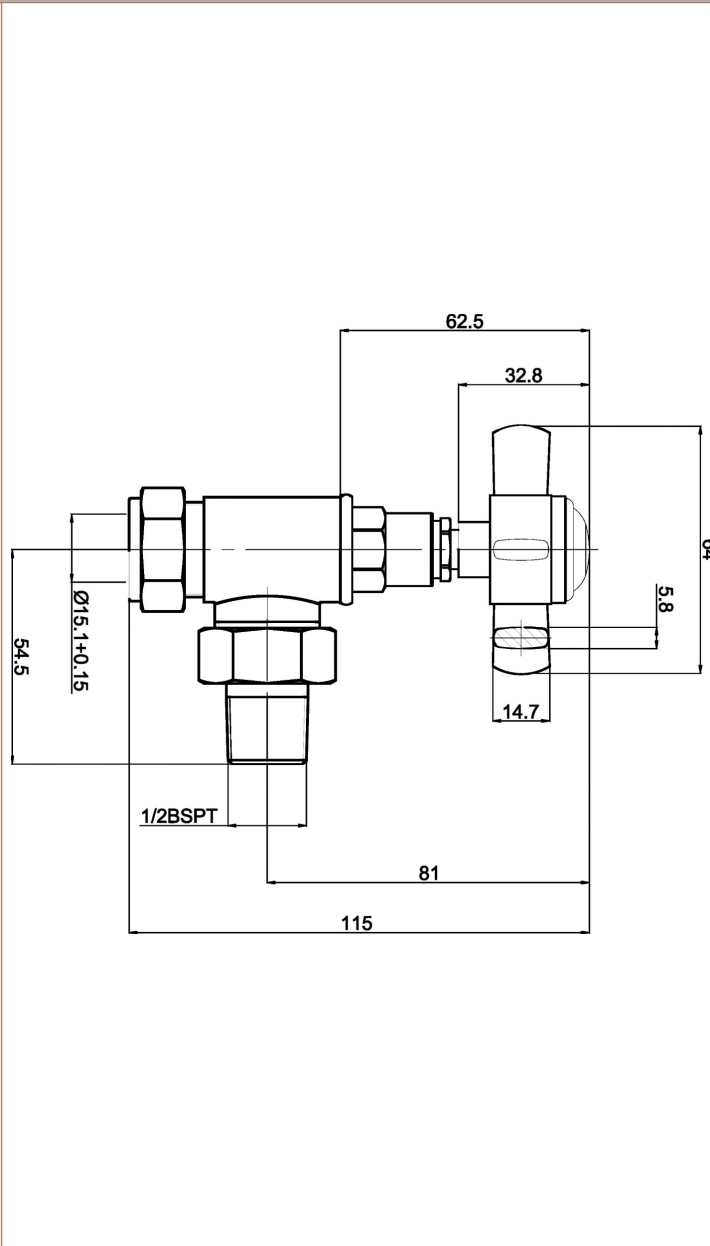

### Outer Box Dimensions (If Applicable)

Height (mm):	
Width (mm):	
Length (mm):	
Gross Weight (kg):	
Barcode:	5055146148944

Height (mm):	
Width (mm):	
Length (mm):	
Gross Weight (kg):	
Barcode:	5055146107422

**Product Details**

Country of Origin:	China
Fitting Instruction:	No
Certification:	CE & UKCA: N/A    RoHS: N/A    WEEE: N/A
Colour/Finish:	Chrome
RAL No:	N/A
Product Material:	Steel
Heat Element Wattage:	Not Applicable
Heating Element Wattage Compatible:	N/A
BTU Outputs:	30°C / N/A    50°C / N/A    60°C /
Thermal Outputs: (Watts)	30°C / N/A    50°C / N/A    60°C /
Pipe Centres - If Vertical:	N/A
Pipe Centres - If Horizontal:	N/A
Max Projection:	70mm
Tube Diameter:	N/A
Packaging Volume (L):	N/A
Wall to Centre of Tappings:	N/A
Floor to Centre of Tappings:	N/A
Dual Fuel:	N/A
IP Rating:	

**Sales Code:** HT336

**Description:** Victorian Crosshead Rad Valves - Angled

**Product Dimensions**

Height (mm):	87
Width (mm):	115
Depth (mm):	64
Length (mm):	
Nett Weight (kg):	0.9

**Packaging Dimensions**