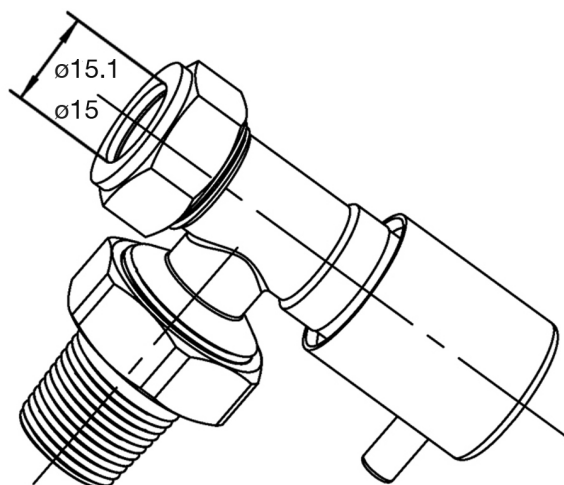

**Product Details**

Country of Origin:	United Kingdom		
Fitting Instruction:	No		
Certification:	CE & UKCA: N/A	RoHS: N/A	WEEE: N/A
Colour/Finish:	Chrome		
RAL No:	N/A		
Product Material:	Steel		
Heat Element Wattage:	Not Applicable		
Heating Element Wattage Compatible:	N/A		
BTU Outputs:	30°C / N/A	50°C / N/A	60°C /
Thermal Outputs: (Watts)	30°C / N/A	50°C / N/A	60°C /
Pipe Centres - If Vertical:	N/A		
Pipe Centres - If Horizontal:	N/A		
Max Projection:	70mm		
Tube Diameter:	N/A		
Packaging Volume (L):	N/A		
Wall to Centre of Tappings:	N/A		
Floor to Centre of Tappings:	N/A		
Dual Fuel:	N/A		
IP Rating:			

**Sales Code:** HT324

**Description:** Pure Square Radiator Valve Pack Angled

Product Dimensions			
Height (mm):	75		
Width (mm):	25		
Depth (mm):	65		
Length (mm):			
Nett Weight (kg):	0.61		
Packaging Dimensions			
Height (mm):	85		
Width (mm):	75		
Length (mm):	75		
Gross Weight (kg):	0.61		
Packaging Data			
Box Colour:	White Cardboard Box		
Box Qty:	1		
Label Size:	100 x 50		
Label Colour:	White Label		
Label Qty:	1		
Outer Box Dimensions (If Applicable)			
Height (mm):			
Width (mm):			
Length (mm):			
Gross Weight (kg):			
Barcode:	5055369011933		
Product Details			
Country of Origin:	United Kingdom		
Fitting Instruction:	No		
Certification:	CE & UKCA: N/A	RoHS: N/A	WEEE: N/A
Colour/Finish:	Chrome		
RAL No:	N/A		
Product Material:	Steel		
Heat Element Wattage:	Not Applicable		
Heating Element Wattage Compatible:	N/A		
BTU Outputs:	30°C / N/A	50°C / N/A	60°C /
Thermal Outputs: (Watts)	30°C / N/A	50°C / N/A	60°C /
Pipe Centres - If Vertical:	N/A		
Pipe Centres - If Horizontal:	N/A		
Max Projection:			
Tube Diameter:	N/A		
Packaging Volume (L):	N/A		
Wall to Centre of Tappings:	N/A		
Floor to Centre of Tappings:	N/A		
Dual Fuel:	N/A		
IP Rating:			

### Product Dimensions

Height (mm):	69
Width (mm):	26
Depth (mm):	64
Length (mm):	
Nett Weight (kg):	0.53