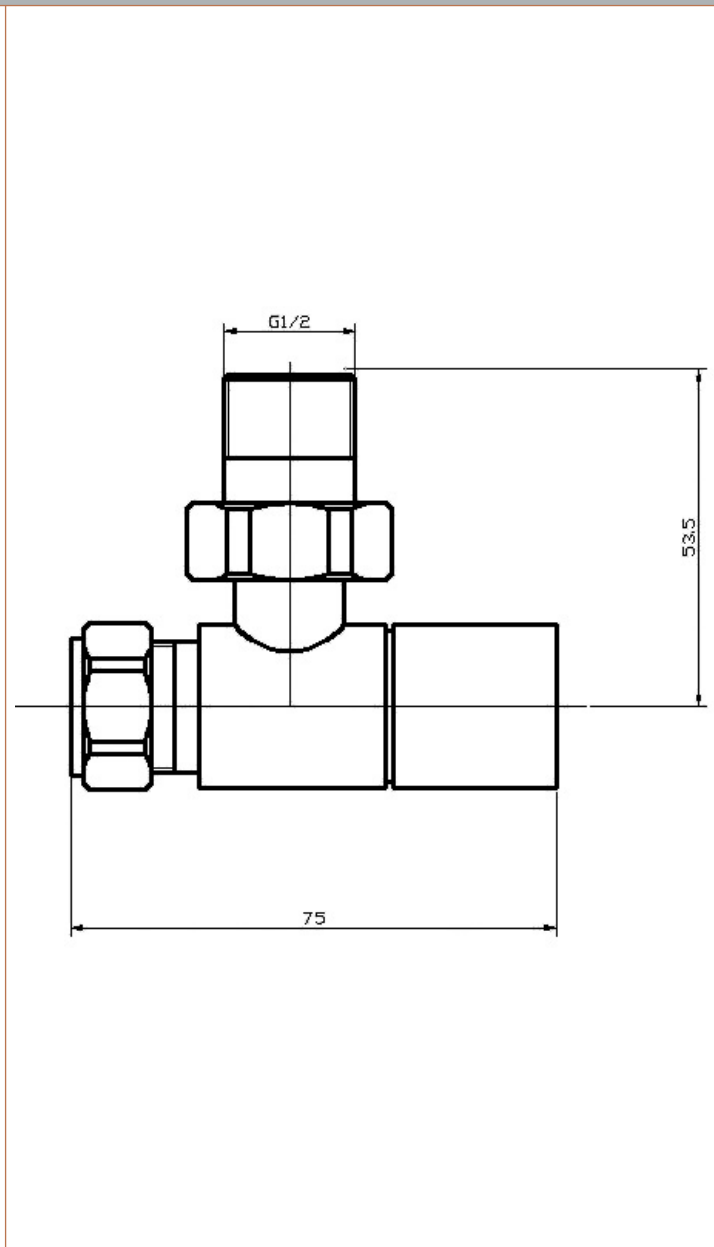

Sales Code: HT324

Description: Pure Square Radiator Valve Pack Angled

Product Dimensions			
Height (mm):	75		
Width (mm):	25		
Depth (mm):	65		
Length (mm):			
Nett Weight (kg):	0.61		
Packaging Dimensions			
Height (mm):	85		
Width (mm):	75		
Length (mm):	75		
Gross Weight (kg):	0.61		
Packaging Data			
Box Colour:	White Cardboard Box		
Box Qty:	1		
Label Size:	100 x 50		
Label Colour:	White Label		
Label Qty:	1		
Outer Box Dimensions (If Applicable)			
Height (mm):			
Width (mm):			
Length (mm):			
Gross Weight (kg):			
Barcode:	5055369011933		
Product Details			
Country of Origin:	United Kingdom		
Fitting Instruction:	No		
Certification:	CE & UKCA: N/A	RoHS: N/A	WEEE: N/A
Colour/Finish:	Chrome		
RAL No:	N/A		
Product Material:	Steel		
Heat Element Wattage:	Not Applicable		
Heating Element Wattage Compatible:	N/A		
BTU Outputs:	30°C / N/A	50°C / N/A	60°C /
Thermal Outputs: (Watts)	30°C / N/A	50°C / N/A	60°C /
Pipe Centres - If Vertical:	N/A		
Pipe Centres - If Horizontal:	N/A		
Max Projection:			
Tube Diameter:	N/A		
Packaging Volume (L):	N/A		
Wall to Centre of Tappings:	N/A		
Floor to Centre of Tappings:	N/A		
Dual Fuel:	N/A		
IP Rating: