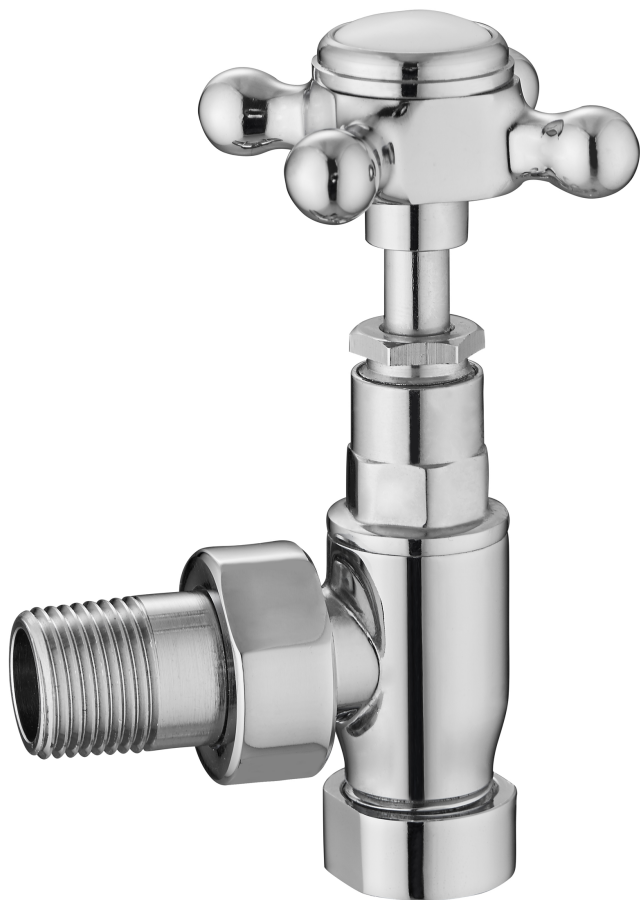

Sales Code: HT300

Description: Angled Cross Top Radiator Valve Pk Pairs

Product Dimensions

Height (mm):	121
Width (mm):	63
Depth (mm):	63
Length (mm):	
Nett Weight (kg):	0.92

Packaging Dimensions

Height (mm):	55
Width (mm):	110
Length (mm):	170
Gross Weight (kg):	0.92

Packaging Data

Box Colour:	White Cardboard Box
Box Qty:	1
Label Size:	100 x 50
Label Colour:	White Label
Label Qty:	1

Outer Box Dimensions (If Applicable)

Height (mm):	
Width (mm):	
Length (mm):	
Gross Weight (kg):	
Barcode:	5055146107422

Product Details

Country of Origin:	China
Fitting Instruction:	No
Certification:	CE & UKCA: N/A RoHS: N/A WEEE: N/A
Colour/Finish:	Chrome
RAL No:	N/A
Product Material:	Steel
Heat Element Wattage:	Not Applicable
Heating Element Wattage Compatible:	N/A
BTU Outputs:	30°C / N/A 50°C / N/A 60°C /
Thermal Outputs: (Watts)	30°C / N/A 50°C / N/A 60°C /
Pipe Centres - If Vertical:	N/A
Pipe Centres - If Horizontal:	N/A
Max Projection:	70mm
Tube Diameter:	N/A
Packaging Volume (L):	N/A
Wall to Centre of Tappings:	N/A
Floor to Centre of Tappings:	N/A
Dual Fuel:	N/A
IP Rating: