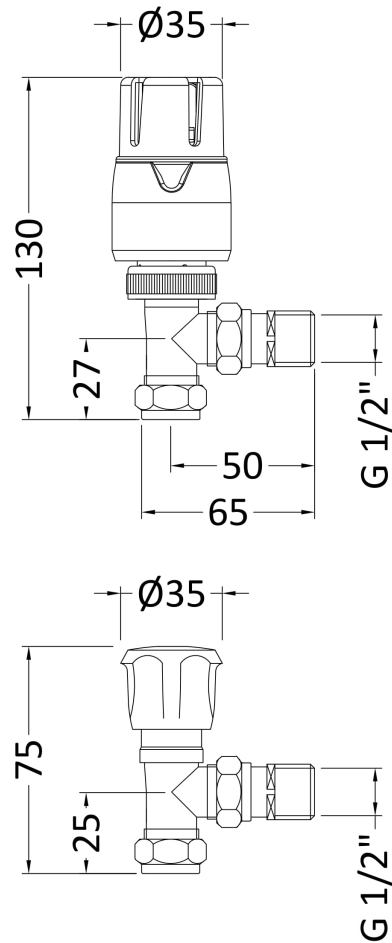

### Product Dimensions

Height (mm):	69
Width (mm):	26
Depth (mm):	64
Length (mm):	
Nett Weight (kg):	0.53

### Outer Box Dimensions (If Applicable)

Height (mm):	
Width (mm):	
Length (mm):	
Gross Weight (kg):	
Barcode:	5055146148944

Height (mm):	55
Width (mm):	100
Length (mm):	165
Gross Weight (kg):	0.9

**Packaging Data**

Box Colour:	White Cardboard Box
Box Qty:	1
Label Size:	100 x 50
Label Colour:	White Label
Label Qty:	1

**Outer Box Dimensions (If Applicable)**

### Product Dimensions

Height (mm):	130
Width (mm):	45
Depth (mm):	76
Length (mm):	
Nett Weight (kg):	0.51