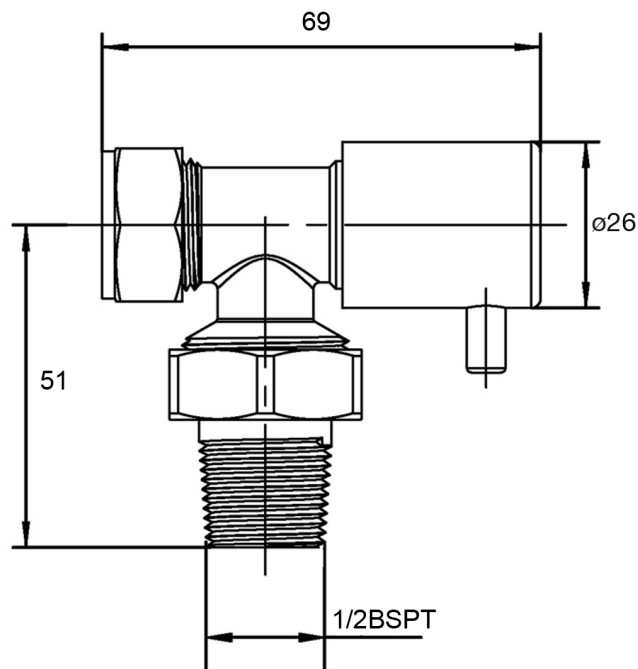

**Product Details**

Country of Origin:	United Kingdom		
Fitting Instruction:	No		
Certification:	CE & UKCA: N/A	RoHS: N/A	WEEE: N/A
Colour/Finish:	Chrome		
RAL No:	N/A		
Product Material:	Steel		
Heat Element Wattage:	Not Applicable		
Heating Element Wattage Compatible:	N/A		
BTU Outputs:	30°C / N/A	50°C / N/A	60°C /
Thermal Outputs: (Watts)	30°C / N/A	50°C / N/A	60°C /
Pipe Centres - If Vertical:	N/A		
Pipe Centres - If Horizontal:	N/A		
Max Projection:	70mm		
Tube Diameter:	N/A		
Packaging Volume (L):	N/A		
Wall to Centre of Tappings:	N/A		
Floor to Centre of Tappings:	N/A		
Dual Fuel:	N/A		
IP Rating:			

**Sales Code:** HT324

**Description:** Pure Square Radiator Valve Pack Angled

Product Dimensions			
Height (mm):	75		
Width (mm):	25		
Depth (mm):	65		
Length (mm):			
Nett Weight (kg):	0.61		
Packaging Dimensions			
Height (mm):	85		
Width (mm):	75		
Length (mm):	75		
Gross Weight (kg):	0.61		
Packaging Data			
Box Colour:	White Cardboard Box		
Box Qty:	1		
Label Size:	100 x 50		
Label Colour:	White Label		
Label Qty:	1		
Outer Box Dimensions (If Applicable)			
Height (mm):			
Width (mm):			
Length (mm):			
Gross Weight (kg):			
Barcode:	5055369011933		
Product Details			
Country of Origin:	United Kingdom		
Fitting Instruction:	No		
Certification:	CE & UKCA: N/A	RoHS: N/A	WEEE: N/A
Colour/Finish:	Chrome		
RAL No:	N/A		
Product Material:	Steel		
Heat Element Wattage:	Not Applicable		
Heating Element Wattage Compatible:	N/A		
BTU Outputs:	30°C / N/A	50°C / N/A	60°C /
Thermal Outputs: (Watts)	30°C / N/A	50°C / N/A	60°C /
Pipe Centres - If Vertical:	N/A		
Pipe Centres - If Horizontal:	N/A		
Max Projection:			
Tube Diameter:	N/A		
Packaging Volume (L):	N/A		
Wall to Centre of Tappings:	N/A		
Floor to Centre of Tappings:	N/A		
Dual Fuel:	N/A		
IP Rating:			

### Product Dimensions

Height (mm):	69
Width (mm):	26
Depth (mm):	64
Length (mm):	
Nett Weight (kg):	0.53

### Product Dimensions

Height (mm):	130
Width (mm):	45
Depth (mm):	76
Length (mm):	
Nett Weight (kg):	0.51