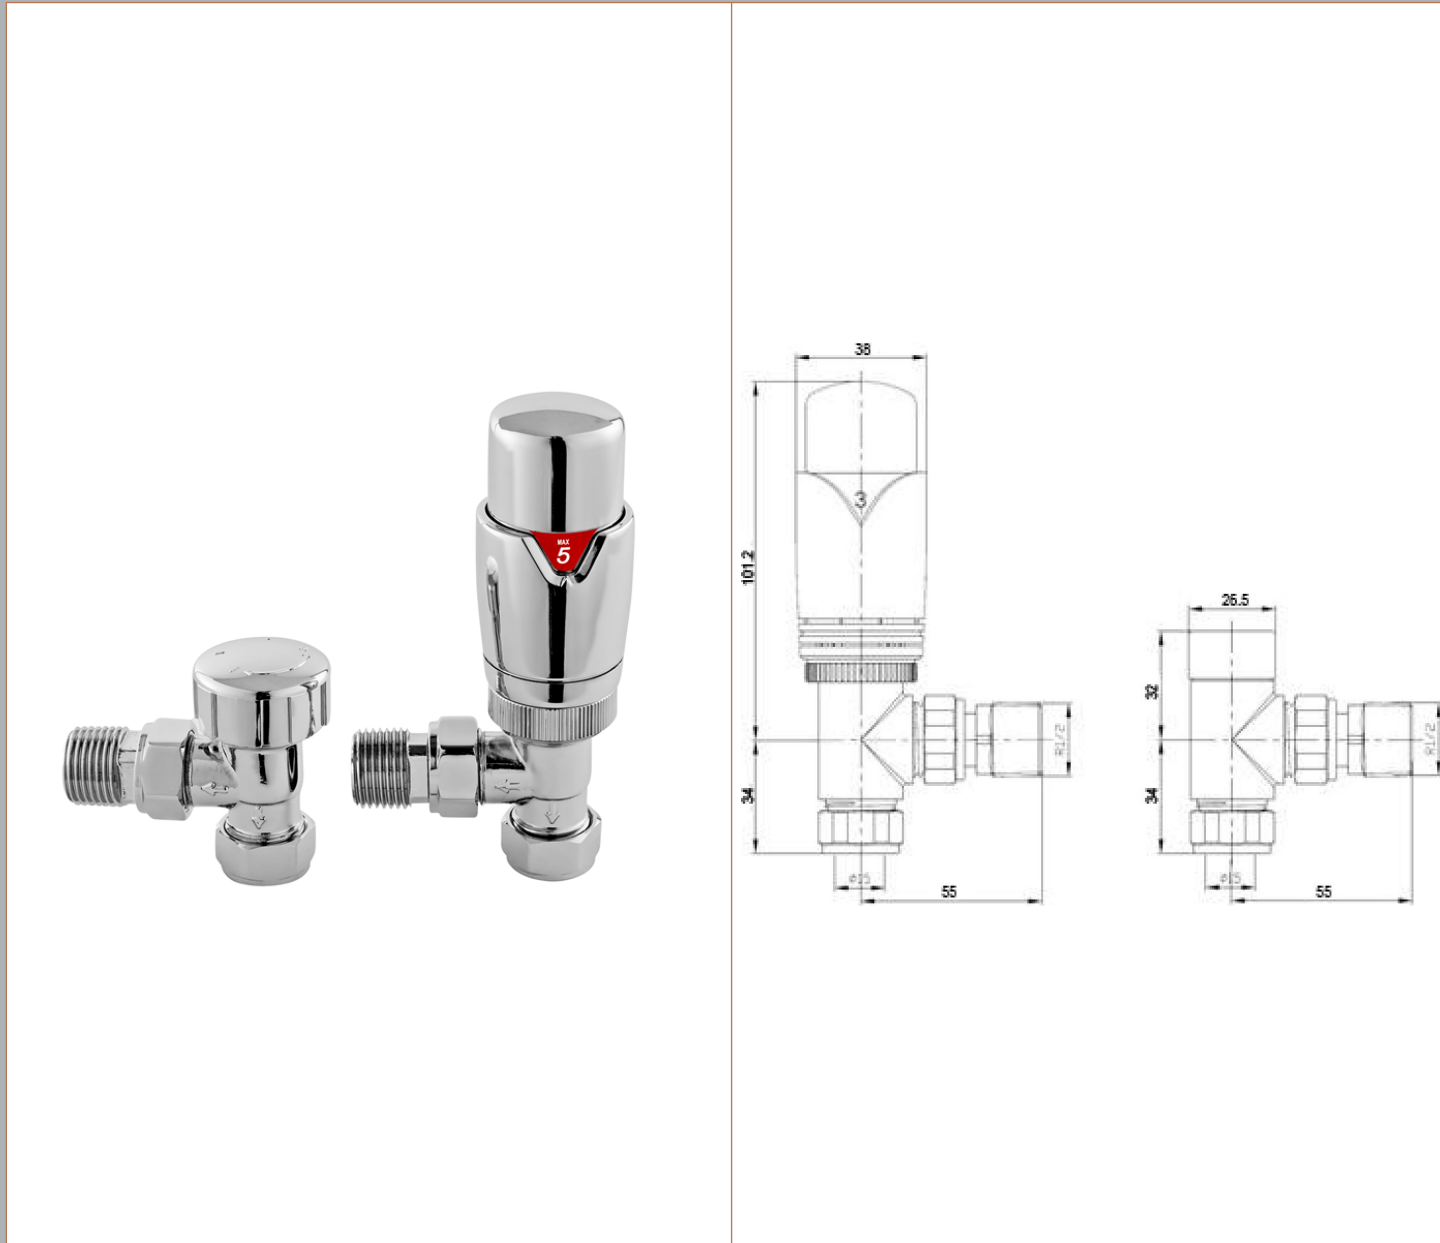

Sales Code: HT315

Description: Angled Luxury Thermo Rad Valves

Product Dimensions

Height (mm):	128
Width (mm):	40
Depth (mm):	40
Length (mm):	
Nett Weight (kg):	0.51

Packaging Dimensions

Height (mm):	90
Width (mm):	70
Length (mm):	130
Gross Weight (kg):	0.51

Packaging Data

Box Colour:	White Cardboard Box
Box Qty:	1
Label Size:	100 x 50
Label Colour:	White Label
Label Qty:	1

Outer Box Dimensions (If Applicable)

Height (mm):	
Width (mm):	
Length (mm):	
Gross Weight (kg):	
Barcode:	5055275871058

Product Details

Country of Origin:	United Kingdom		
Fitting Instruction:	No		
Certification:	CE & UKCA: N/A	RoHS: N/A	WEEE: No
Colour/Finish:	Chrome		
RAL No:	N/A		
Product Material:	Brass		
Heat Element Wattage:	Not Applicable		
Heating Element Wattage Compatible:	N/A		
BTU Outputs:	30°C / N/A	50°C / N/A	60°C /
Thermal Outputs: (Watts)	30°C / N/A	50°C / N/A	60°C /
Pipe Centres - If Vertical:	N/A		
Pipe Centres - If Horizontal:	N/A		
Max Projection:			
Tube Diameter:	15mm		
Packaging Volume (L):	N/A		
Wall to Centre of Tappings:	N/A		
Floor to Centre of Tappings:	N/A		
Dual Fuel:	N/A		
IP Rating: