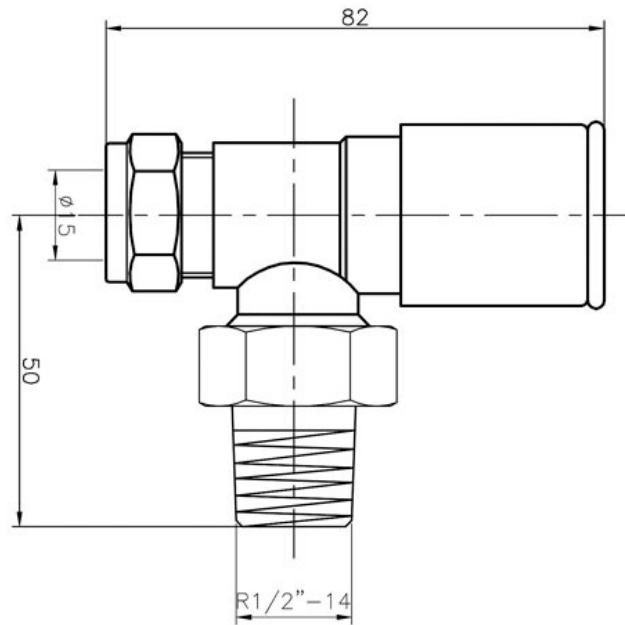

Sales Code: RV002

Description: Modern Radiator Valves (Angled)

Product Dimensions

Height (mm):	82
Width (mm):	26
Depth (mm):	65
Length (mm):	
Nett Weight (kg):	0.54

Packaging Dimensions

Height (mm):	50
Width (mm):	110
Length (mm):	120
Gross Weight (kg):	0.54

Packaging Data

Box Colour:	White Cardboard Box
Box Qty:	1
Label Size:	100 x 50
Label Colour:	White Label
Label Qty:	1

Outer Box Dimensions (If Applicable)

Height (mm):	
Width (mm):	
Length (mm):	
Gross Weight (kg):	
Barcode:	5055369019922

Product Details

Country of Origin:	United Kingdom		
Fitting Instruction:	No		
Certification:	CE & UKCA: N/A	RoHS: N/A	WEEE: N/A
Colour/Finish:	Chrome		
RAL No:	N/A		
Product Material:	Steel		
Heat Element Wattage:	Not Applicable		
Heating Element Wattage Compatible:	N/A		
BTU Outputs:	30°C / N/A	50°C / N/A	60°C /
Thermal Outputs: (Watts)	30°C / N/A	50°C / N/A	60°C /
Pipe Centres - If Vertical:	N/A		
Pipe Centres - If Horizontal:	N/A		
Max Projection:	60mm		
Tube Diameter:	N/A		
Packaging Volume (L):	N/A		
Wall to Centre of Tappings:	N/A		
Floor to Centre of Tappings:	N/A		
Dual Fuel:	N/A		
IP Rating: