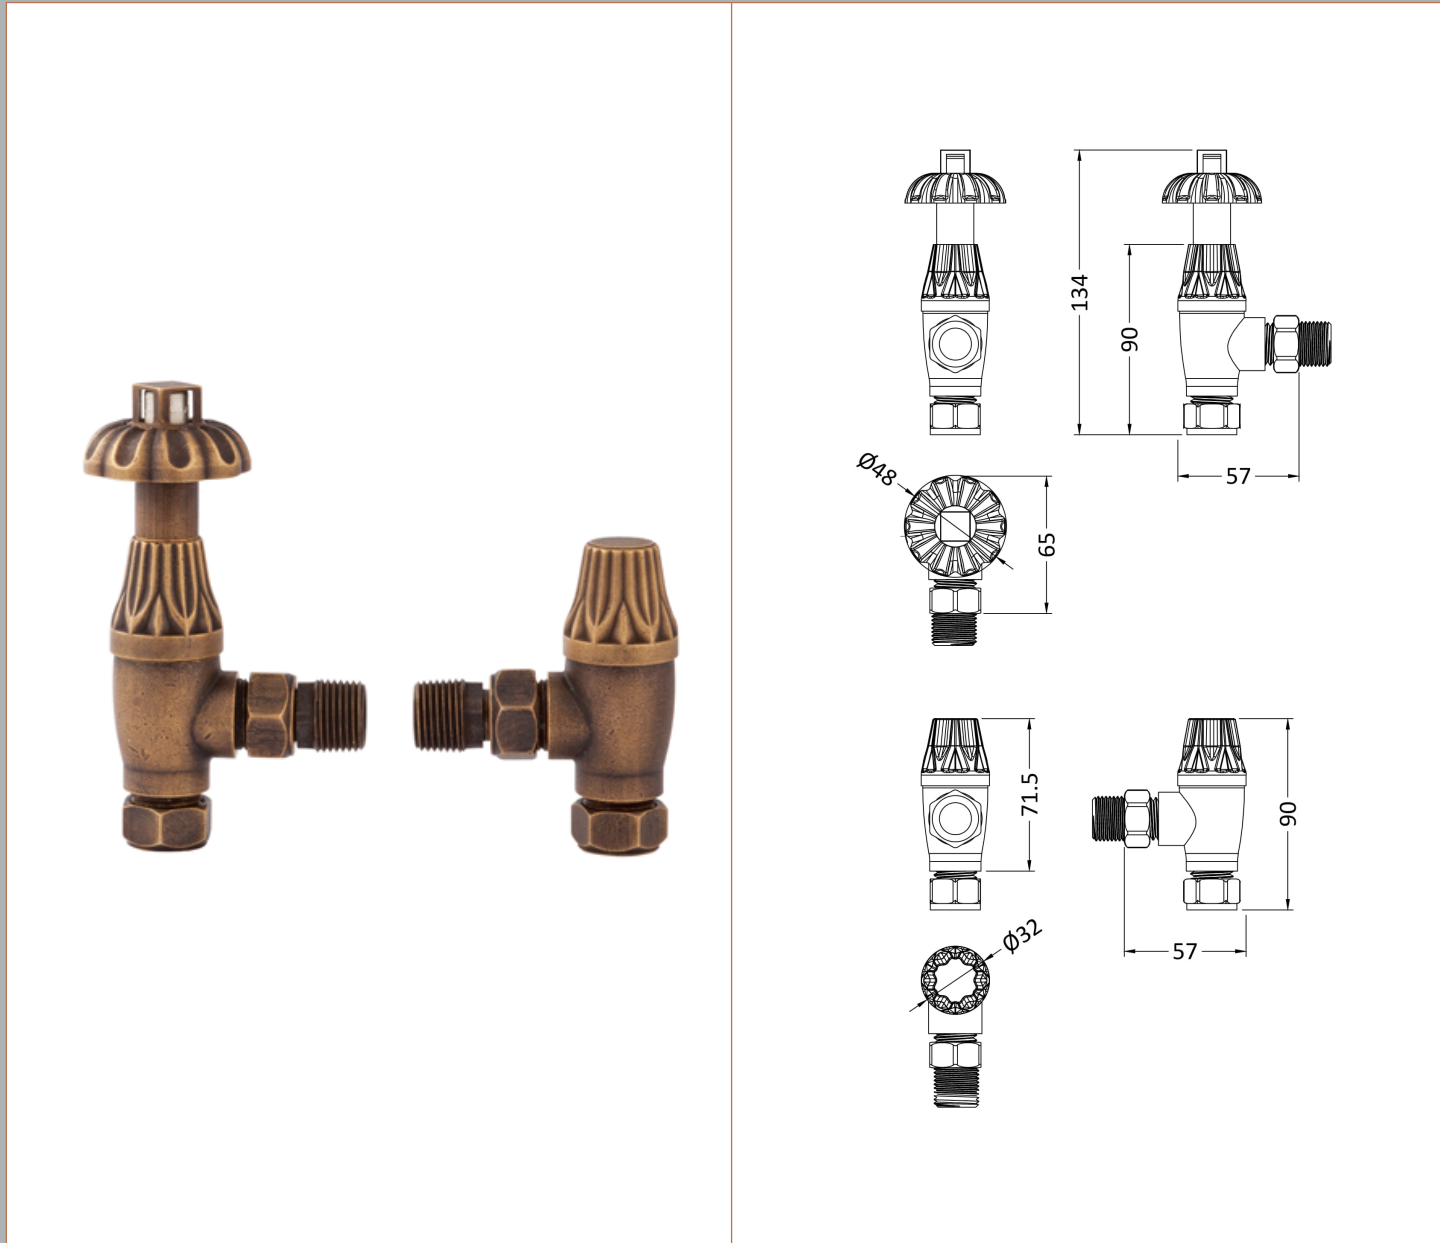

Sales Code: RV007

Description: Angled Thermo Rad Valve & Lockshield

Product Dimensions			
Height (mm):	136		
Width (mm):	55		
Depth (mm):	80		
Length (mm):			
Nett Weight (kg):	0.83		
Packaging Dimensions			
Height (mm):	85		
Width (mm):	145		
Length (mm):	185		
Gross Weight (kg):	0.83		
Packaging Data			
Box Colour:	White Cardboard Box		
Box Qty:	1		
Label Size:	100 x 50		
Label Colour:	White Label		
Label Qty:	1		
Outer Box Dimensions (If Applicable)			
Height (mm):			
Width (mm):			
Length (mm):			
Gross Weight (kg):			
Barcode:	5055369056736		
Product Details			
Country of Origin:	United Kingdom		
Fitting Instruction:	No		
Certification:	CE & UKCA: N/A	RoHS: N/A	WEEE: N/A
Colour/Finish:	Chrome		
RAL No:	N/A		
Product Material:	Steel		
Heat Element Wattage:	Not Applicable		
Heating Element Wattage Compatible:	N/A		
BTU Outputs:	30°C / N/A	50°C / N/A	60°C /
Thermal Outputs: (Watts)	30°C / N/A	50°C / N/A	60°C /
Pipe Centres - If Vertical:	N/A		
Pipe Centres - If Horizontal:	N/A		
Max Projection:	N/A		
Tube Diameter:	N/A		
Packaging Volume (L):	N/A		
Wall to Centre of Tappings:	N/A		
Floor to Centre of Tappings:	N/A		
Dual Fuel:	N/A		
IP Rating:			

### Product Dimensions

Height (mm):	136
Width (mm):	55
Depth (mm):	80
Length (mm):	
Nett Weight (kg):	0.83