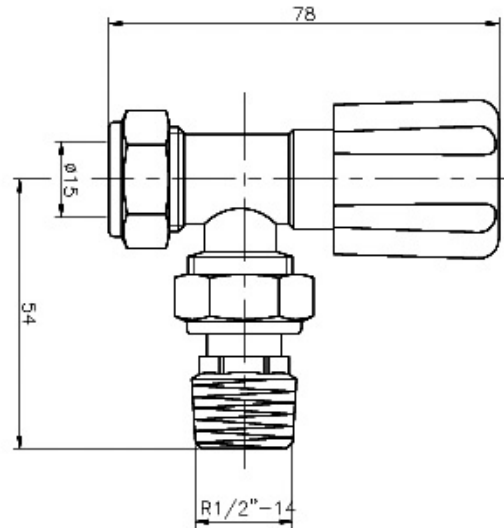

Sales Code: RV003

Description: Radiator Valves (Angled)

**Product Dimensions**

Height (mm):	78
Width (mm):	30
Depth (mm):	70
Length (mm):	
Nett Weight (kg):	0.36

**Packaging Dimensions**

Height (mm):	50
Width (mm):	110
Length (mm):	120
Gross Weight (kg):	0.36

**Packaging Data**

Box Colour:	White Cardboard Box
Box Qty:	1
Label Size:	100 x 50
Label Colour:	White Label
Label Qty:	1

**Outer Box Dimensions (If Applicable)**

Height (mm):	
Width (mm):	
Length (mm):	
Gross Weight (kg):	
Barcode:	5055369019939

**Product Details**

Country of Origin:	United Kingdom		
Fitting Instruction:	No		
Certification:	CE & UKCA: N/A	RoHS: N/A	WEEE: N/A
Colour/Finish:	Chrome		
RAL No:	N/A		
Product Material:	Steel		
Heat Element Wattage:	Not Applicable		
Heating Element Wattage Compatible:	N/A		
BTU Outputs:	30°C / N/A	50°C / N/A	60°C /
Thermal Outputs: (Watts)	30°C / N/A	50°C / N/A	60°C /
Pipe Centres - If Vertical:	N/A		
Pipe Centres - If Horizontal:	N/A		
Max Projection:	70mm		
Tube Diameter:	N/A		
Packaging Volume (L):	N/A		
Wall to Centre of Tappings:	N/A		
Floor to Centre of Tappings:	N/A		
Dual Fuel:	N/A		
IP Rating:			

### Product Dimensions

Height (mm):	69
Width (mm):	26
Depth (mm):	64
Length (mm):	
Nett Weight (kg):	0.53