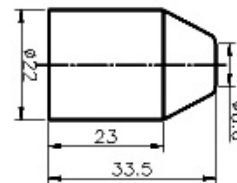

Sales Code: RV003

Description: Radiator Valves (Angled)

**Product Dimensions**

Height (mm):	78
Width (mm):	30
Depth (mm):	70
Length (mm):	
Nett Weight (kg):	0.36

**Packaging Dimensions**

Height (mm):	50
Width (mm):	110
Length (mm):	120
Gross Weight (kg):	0.36

**Packaging Data**

Box Colour:	White Cardboard Box
Box Qty:	1
Label Size:	100 x 50
Label Colour:	White Label
Label Qty:	1

**Outer Box Dimensions (If Applicable)**

Height (mm):	
Width (mm):	
Length (mm):	
Gross Weight (kg):	
Barcode:	5055369019939

### Product Dimensions

Height (mm):	69
Width (mm):	26
Depth (mm):	64
Length (mm):	
Nett Weight (kg):	0.53

### Packaging Dimensions

Height (mm):	40
Width (mm):	100
Length (mm):	130
Gross Weight (kg):	0.53