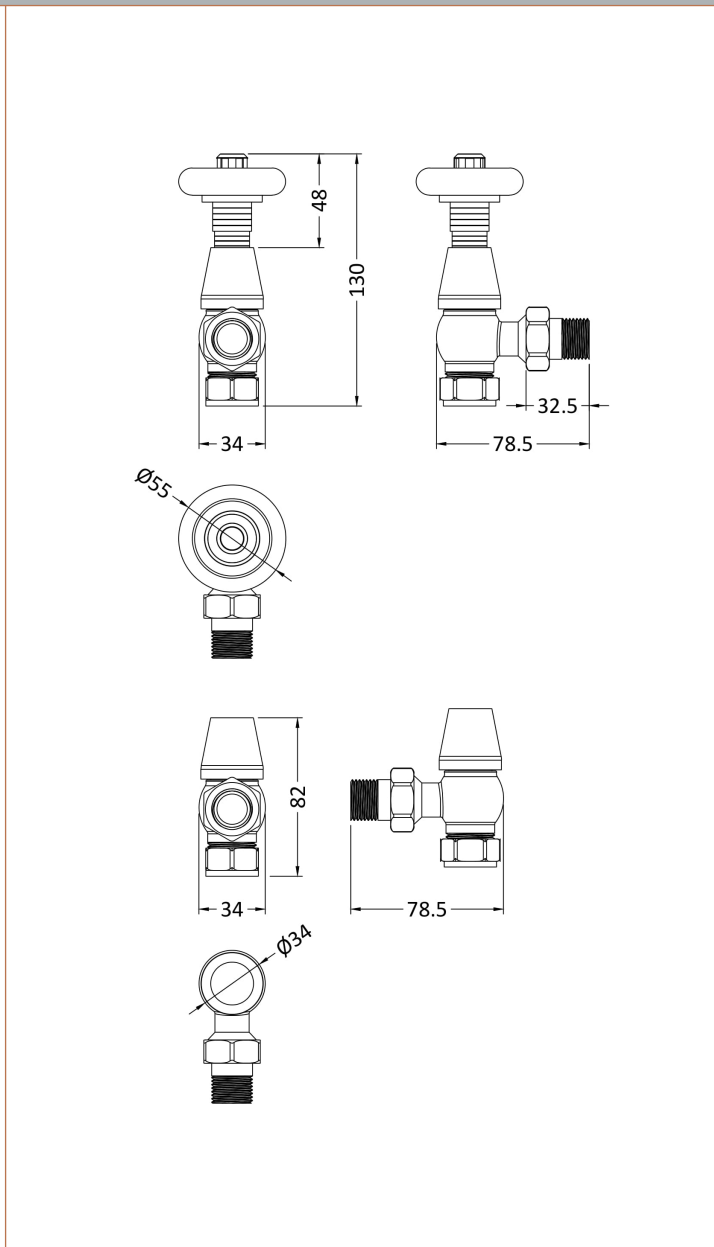

### Product Dimensions

Height (mm):	136
Width (mm):	55
Depth (mm):	80
Length (mm):	
Nett Weight (kg):	0.83

Sales Code: RV202

Description: Chelsea Angled Thermo Rad Valve & Locksh

Product Dimensions	
Height (mm):	131
Width (mm):	55
Depth (mm):	97
Length (mm):	
Nett Weight (kg):	0.83
Packaging Dimensions	
Height (mm):	185
Width (mm):	145
Length (mm):	85
Gross Weight (kg):	0.83
Packaging Data	
Box Colour:	White Cardboard Box
Box Qty:	1
Label Size:	100 x 50
Label Colour:	White Label
Label Qty:	1
Outer Box Dimensions (If Applicable)	
Height (mm):	
Width (mm):	
Length (mm):	
Gross Weight (kg):	
Barcode:	5055275862377
Product Details	
Country of Origin:	United Kingdom
Fitting Instruction:	No
Certification:	CE & UKCA: N/A    RoHS: N/A    WEEE: No
Colour/Finish:	Chrome
RAL No:	N/A
Product Material:	Brass
Heat Element Wattage:	Not Applicable
Heating Element Wattage Compatible:	N/A
BTU Outputs:	30°C / N/A    50°C / N/A    60°C /
Thermal Outputs: (Watts)	30°C / N/A    50°C / N/A    60°C /
Pipe Centres - If Vertical:	N/A
Pipe Centres - If Horizontal:	N/A
Max Projection:	
Tube Diameter:	15mm
Packaging Volume (L):	N/A
Wall to Centre of Tappings:	N/A
Floor to Centre of Tappings:	N/A
Dual Fuel:	N/A
IP Rating:	

Sales Code: RV201

Description: Chelsea Angled Thermo Rad Valve & Locksh

**Product Dimensions**

Height (mm):	131
Width (mm):	55
Depth (mm):	97
Length (mm):	
Nett Weight (kg):	0.83

**Packaging Dimensions**

Height (mm):	185
Width (mm):	145
Length (mm):	85
Gross Weight (kg):	0.83

### Product Dimensions

Height (mm):	131
Width (mm):	55
Depth (mm):	97
Length (mm):	
Nett Weight (kg):	0.83