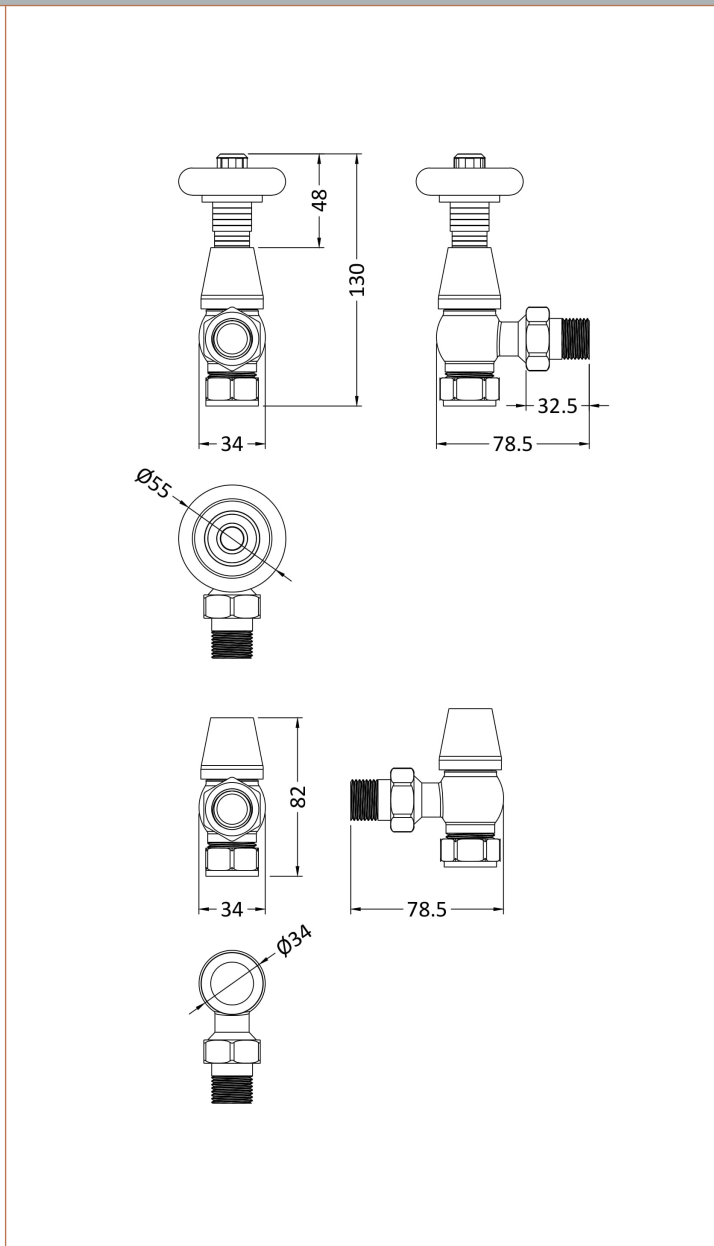

Sales Code: RV202

Description: Chelsea Angled Thermo Rad Valve & Locksh

Product Dimensions	
Height (mm):	131
Width (mm):	55
Depth (mm):	97
Length (mm):	
Nett Weight (kg):	0.83
Packaging Dimensions	
Height (mm):	185
Width (mm):	145
Length (mm):	85
Gross Weight (kg):	0.83
Packaging Data	
Box Colour:	White Cardboard Box
Box Qty:	1
Label Size:	100 x 50
Label Colour:	White Label
Label Qty:	1
Outer Box Dimensions (If Applicable)	
Height (mm):	
Width (mm):	
Length (mm):	
Gross Weight (kg):	
Barcode:	5055275862377
Product Details	
Country of Origin:	United Kingdom
Fitting Instruction:	No
Certification:	CE & UKCA: N/A RoHS: N/A WEEE: No
Colour/Finish:	Chrome
RAL No:	N/A
Product Material:	Brass
Heat Element Wattage:	Not Applicable
Heating Element Wattage Compatible:	N/A
BTU Outputs:	30°C / N/A 50°C / N/A 60°C /
Thermal Outputs: (Watts)	30°C / N/A 50°C / N/A 60°C /
Pipe Centres - If Vertical:	N/A
Pipe Centres - If Horizontal:	N/A
Max Projection:	
Tube Diameter:	15mm
Packaging Volume (L):	N/A
Wall to Centre of Tappings:	N/A
Floor to Centre of Tappings:	N/A
Dual Fuel:	N/A
IP Rating: