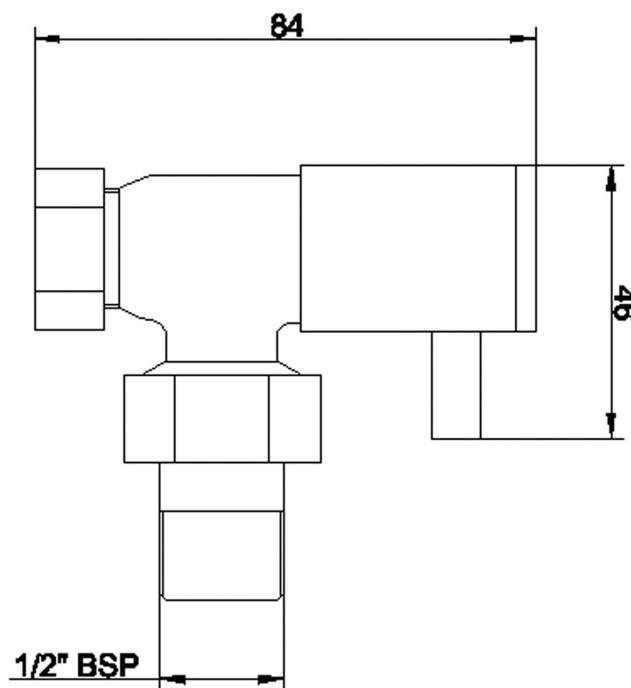

Sales Code: HT310

Description: Angled Minimalist Rad Valve Pk Pairs

Product Dimensions

Height (mm):	56
Width (mm):	28
Depth (mm):	88
Length (mm):	
Nett Weight (kg):	0.9

Packaging Dimensions

Height (mm):	55
Width (mm):	100
Length (mm):	165
Gross Weight (kg):	0.9

Packaging Data

Box Colour:	White Cardboard Box
Box Qty:	1
Label Size:	100 x 50
Label Colour:	White Label
Label Qty:	1

Outer Box Dimensions (If Applicable)

Height (mm):	
Width (mm):	
Length (mm):	
Gross Weight (kg):	
Barcode:	5055146123767

Product Details

Country of Origin:	China
Fitting Instruction:	No
Certification:	CE & UKCA: N/A RoHS: N/A WEEE: N/A
Colour/Finish:	Chrome
RAL No:	N/A
Product Material:	Brass
Heat Element Wattage:	Not Applicable
Heating Element Wattage Compatible:	N/A
BTU Outputs:	30°C / N/A 50°C / N/A 60°C /
Thermal Outputs (Watts):	30°C / N/A 50°C / N/A 60°C /
Pipe Centres - If Vertical:	N/A
Pipe Centres - If Horizontal:	N/A
Max Projection:	70mm
Tube Diameter:	N/A
Packaging Volume (L):	N/A
Wall to Centre of Tappings:	N/A
Floor to Centre of Tappings:	N/A
Dual Fuel:	N/A
IP Rating: