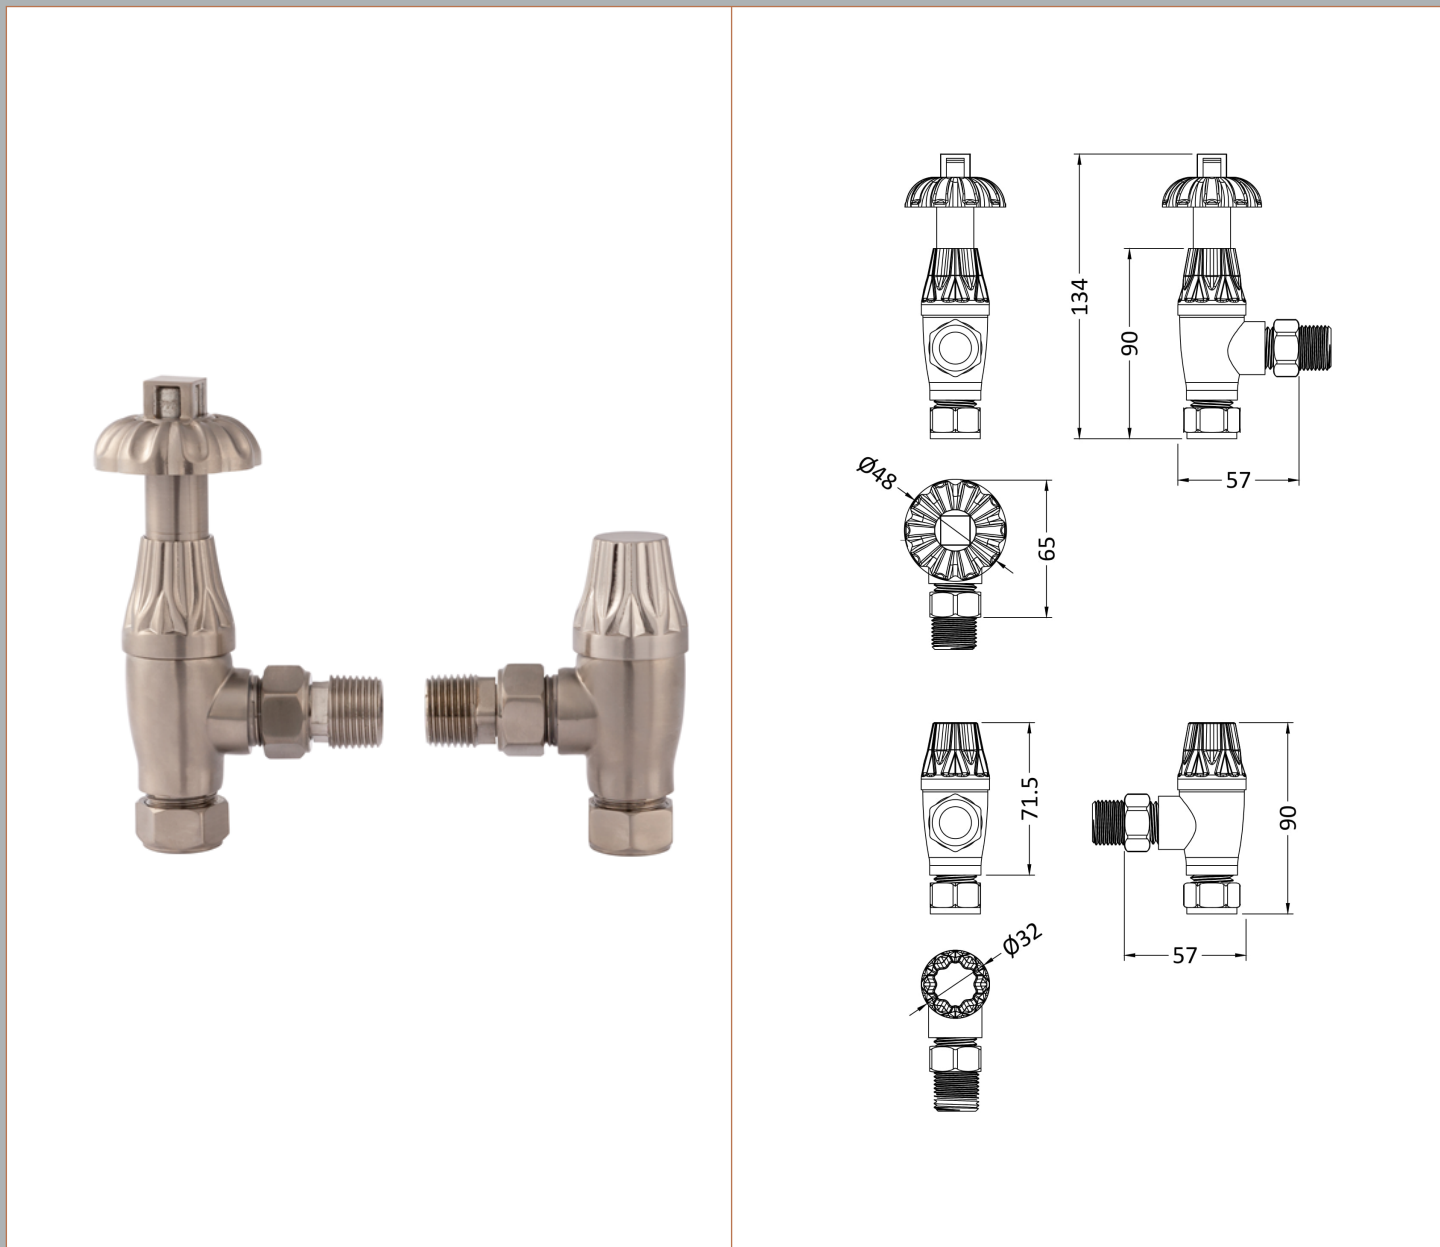

Sales Code: RV009

Description: Angled Thermo Rad Valve & Lockshield

Product Dimensions	
Height (mm):	136
Width (mm):	55
Depth (mm):	80
Length (mm):	
Nett Weight (kg):	0.9
Packaging Dimensions	
Height (mm):	85
Width (mm):	145
Length (mm):	185
Gross Weight (kg):	0.9
Packaging Data	
Box Colour:	White Cardboard Box
Box Qty:	1
Label Size:	100 x 50
Label Colour:	White Label
Label Qty:	1
Outer Box Dimensions (If Applicable)	
Height (mm):	
Width (mm):	
Length (mm):	
Gross Weight (kg):	
Barcode:	5055369057726
Product Details	
Country of Origin:	United Kingdom
Fitting Instruction:	No
Certification:	CE & UKCA: N/A RoHS: N/A WEEE: N/A
Colour/Finish:	Satin Nickel
RAL No:	N/A
Product Material:	Steel
Heat Element Wattage:	Not Applicable
Heating Element Wattage Compatible:	N/A
BTU Outputs:	30°C / N/A 50°C / N/A 60°C /
Thermal Outputs: (Watts)	30°C / N/A 50°C / N/A 60°C /
Pipe Centres - If Vertical:	N/A
Pipe Centres - If Horizontal:	N/A
Max Projection:	N/A
Tube Diameter:	N/A
Packaging Volume (L):	N/A
Wall to Centre of Tappings:	N/A
Floor to Centre of Tappings:	N/A
Dual Fuel:	N/A
IP Rating: