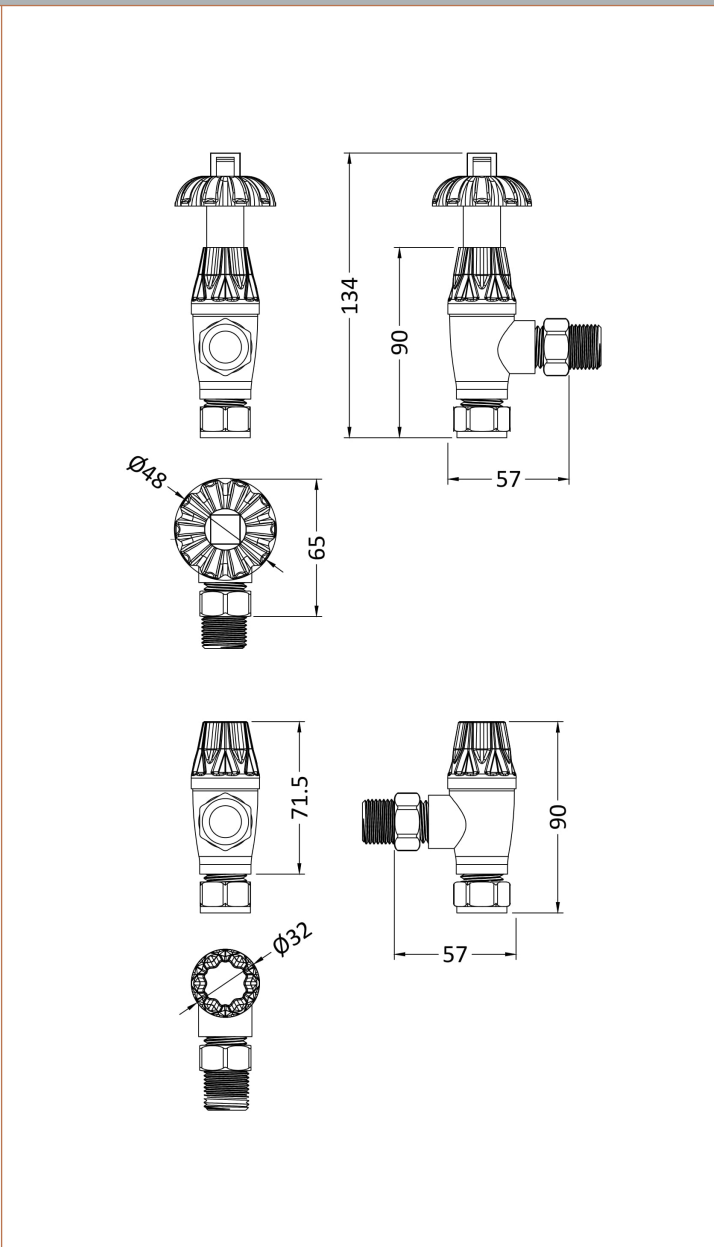

**Sales Code:** HT336

**Description:** Victorian Crosshead Rad Valves - Angled

**Product Dimensions**

Height (mm):	87
Width (mm):	115
Depth (mm):	64
Length (mm):	
Nett Weight (kg):	0.9

**Packaging Dimensions**

Height (mm):	60
Width (mm):	100
Length (mm):	130
Gross Weight (kg):	0.9

**Packaging Data**

Box Colour:	White Cardboard Box
Box Qty:	1
Label Size:	100 x 50
Label Colour:	White Label
Label Qty:	1

**Outer Box Dimensions (If Applicable)**

Sales Code: RV007

Description: Angled Thermo Rad Valve & Lockshield

Product Dimensions			
Height (mm):	136		
Width (mm):	55		
Depth (mm):	80		
Length (mm):			
Nett Weight (kg):	0.83		
Packaging Dimensions			
Height (mm):	85		
Width (mm):	145		
Length (mm):	185		
Gross Weight (kg):	0.83		
Packaging Data			
Box Colour:	White Cardboard Box		
Box Qty:	1		
Label Size:	100 x 50		
Label Colour:	White Label		
Label Qty:	1		
Outer Box Dimensions (If Applicable)			
Height (mm):			
Width (mm):			
Length (mm):			
Gross Weight (kg):			
Barcode:	5055369056736		
Product Details			
Country of Origin:	United Kingdom		
Fitting Instruction:	No		
Certification:	CE & UKCA: N/A	RoHS: N/A	WEEE: N/A
Colour/Finish:	Chrome		
RAL No:	N/A		
Product Material:	Steel		
Heat Element Wattage:	Not Applicable		
Heating Element Wattage Compatible:	N/A		
BTU Outputs:	30°C / N/A	50°C / N/A	60°C /
Thermal Outputs: (Watts)	30°C / N/A	50°C / N/A	60°C /
Pipe Centres - If Vertical:	N/A		
Pipe Centres - If Horizontal:	N/A		
Max Projection:	N/A		
Tube Diameter:	N/A		
Packaging Volume (L):	N/A		
Wall to Centre of Tappings:	N/A		
Floor to Centre of Tappings:	N/A		
Dual Fuel:	N/A		
IP Rating:			

### Product Dimensions

Height (mm):	136
Width (mm):	55
Depth (mm):	80
Length (mm):	
Nett Weight (kg):	0.83