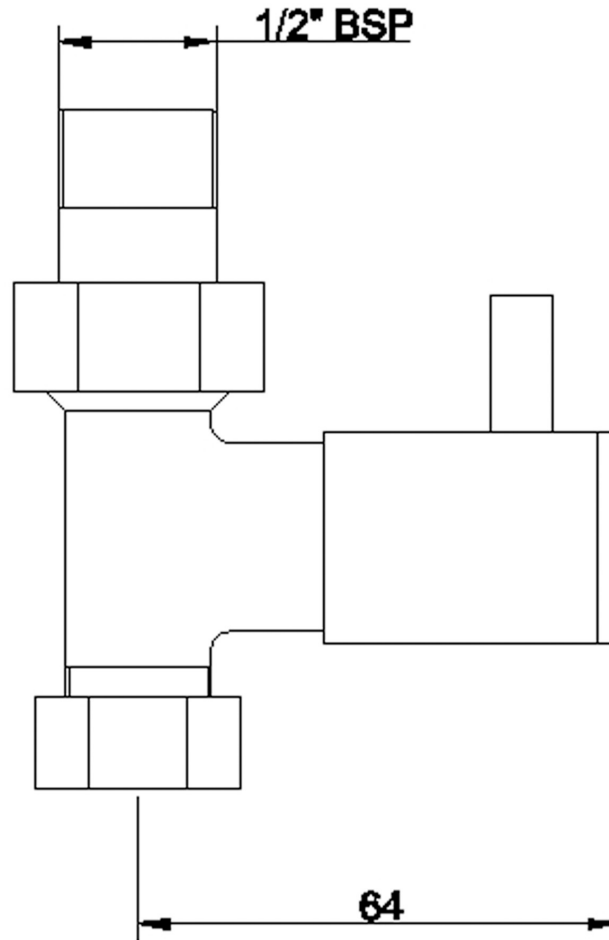

Sales Code: HT320

Description: Straight Minimalist Radiator Valve Pack

Product Dimensions

Height (mm):	64
Width (mm):	28
Depth (mm):	93
Length (mm):	
Nett Weight (kg):	0.84

Packaging Dimensions

Height (mm):	55
Width (mm):	100
Length (mm):	165
Gross Weight (kg):	0.84

Packaging Data

Box Colour:	White Cardboard Box
Box Qty:	1
Label Size:	100 x 50
Label Colour:	White Label
Label Qty:	1

Outer Box Dimensions (If Applicable)

Height (mm):	
Width (mm):	
Length (mm):	
Gross Weight (kg):	
Barcode:	5055146125266

Product Details

Country of Origin:	China		
Fitting Instruction:	No		
Certification:	CE & UKCA: N/A	RoHS: N/A	WEEE: N/A
Colour/Finish:	Chrome		
RAL No:	N/A		
Product Material:	Steel		
Heat Element Wattage:	Not Applicable		
Heating Element Wattage Compatible:	N/A		
BTU Outputs:	30°C / N/A	50°C / N/A	60°C /
Thermal Outputs: (Watts)	30°C / N/A	50°C / N/A	60°C /
Pipe Centres - If Vertical:	N/A		
Pipe Centres - If Horizontal:	N/A		
Max Projection:	95mm		
Tube Diameter:	N/A		
Packaging Volume (L):	N/A		
Wall to Centre of Tappings:	N/A		
Floor to Centre of Tappings:	N/A		
Dual Fuel:	N/A		
IP Rating: