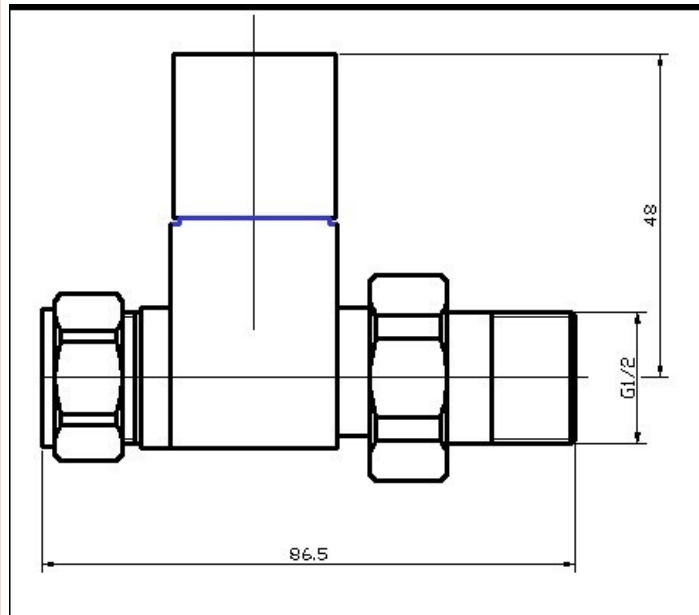

### Product Dimensions

Height (mm):	78
Width (mm):	30
Depth (mm):	70
Length (mm):	
Nett Weight (kg):	0.4

### Outer Box Dimensions (If Applicable)

Height (mm):	
Width (mm):	
Length (mm):	
Gross Weight (kg):	
Barcode:	5055369019946

### Product Dimensions

Height (mm):	95
Width (mm):	65
Depth (mm):	65
Length (mm):	
Nett Weight (kg):	0.64

### Packaging Dimensions

Height (mm):	75
Width (mm):	95
Length (mm):	75
Gross Weight (kg):	0.64