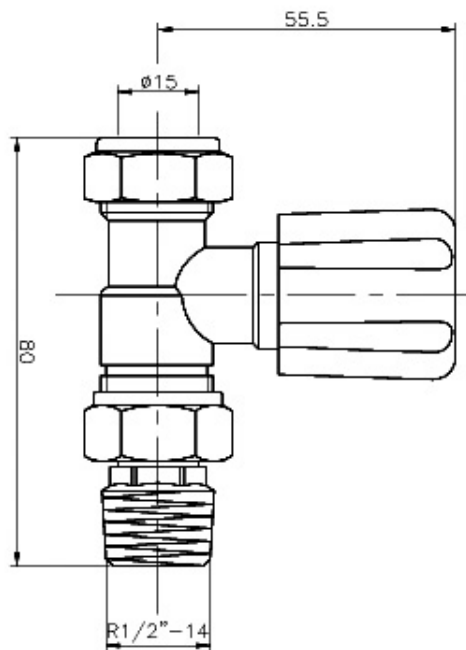

### Product Dimensions

Height (mm):	78
Width (mm):	30
Depth (mm):	70
Length (mm):	
Nett Weight (kg):	0.4

### Packaging Dimensions

Height (mm):	50
Width (mm):	110
Length (mm):	120
Gross Weight (kg):	0.4

### Outer Box Dimensions (If Applicable)

Height (mm):	
Width (mm):	
Length (mm):	
Gross Weight (kg):	
Barcode:	5055369019946

### Product Dimensions

Height (mm):	95
Width (mm):	65
Depth (mm):	65
Length (mm):	
Nett Weight (kg):	0.64