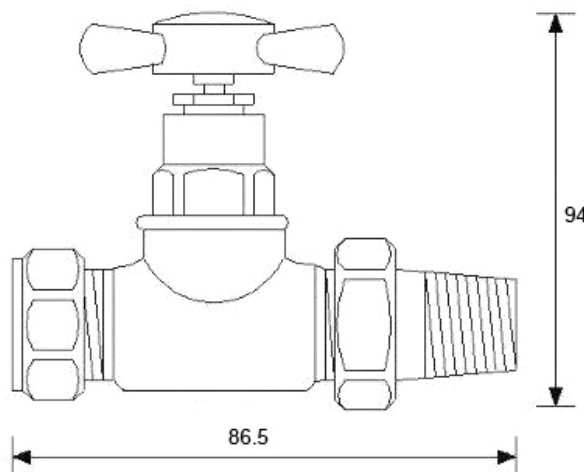

### Product Dimensions

Height (mm):	80
Width (mm):	26
Depth (mm):	70
Length (mm):	
Nett Weight (kg):	0.82

**Sales Code:** RV001

**Description:** Modern Radiator Valves (Straight)

**Product Dimensions**

Height (mm):	81
Width (mm):	30
Depth (mm):	70
Length (mm):	
Nett Weight (kg):	0.59

**Packaging Dimensions**

Height (mm):	50
Width (mm):	110
Length (mm):	120
Gross Weight (kg):	0.59

**Packaging Data**

Box Colour:	White Cardboard Box
Box Qty:	1
Label Size:	100 x 50
Label Colour:	White Label
Label Qty:	1

**Outer Box Dimensions (If Applicable)**

Height (mm):	
Width (mm):	
Length (mm):	
Gross Weight (kg):	
Barcode:	5055369019915

**Sales Code:** HT379

**Description:** Victorian X-Head Rad Valves Straight

**Product Dimensions**

Height (mm):	87
Width (mm):	45
Depth (mm):	94
Length (mm):	
Nett Weight (kg):	0.9

**Packaging Dimensions**