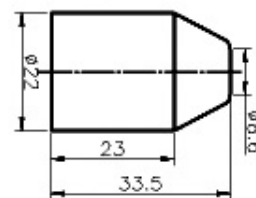

### Product Dimensions

Height (mm):	78
Width (mm):	30
Depth (mm):	70
Length (mm):	
Nett Weight (kg):	0.4

### Packaging Dimensions

Height (mm):	50
Width (mm):	110
Length (mm):	120
Gross Weight (kg):	0.4

### Product Dimensions

Height (mm):	95
Width (mm):	65
Depth (mm):	65
Length (mm):	
Nett Weight (kg):	0.64

### Packaging Dimensions

Height (mm):	75
Width (mm):	95
Length (mm):	75
Gross Weight (kg):	0.64