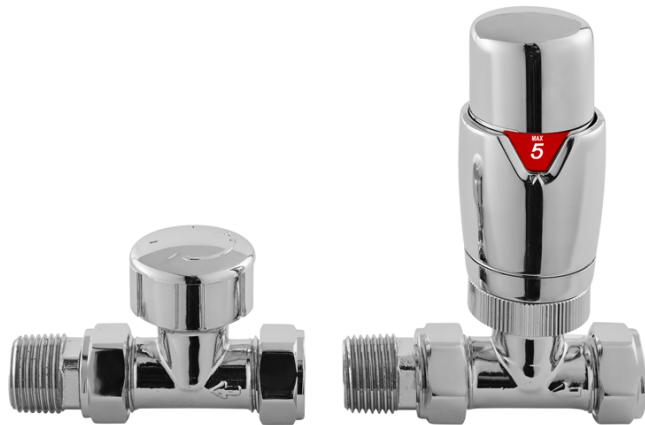

Height (mm):	
Width (mm):	
Length (mm):	
Gross Weight (kg):	
Barcode:	5055146148883

**Product Details**

Country of Origin:	China
Fitting Instruction:	No
Certification:	CE & UKCA: N/A    RoHS: N/A    WEEE: N/A
Colour/Finish:	Chrome
RAL No:	N/A
Product Material:	Steel
Heat Element Wattage:	Not Applicable
Heating Element Wattage Compatible:	N/A
BTU Outputs:	30°C / N/A    50°C / N/A    60°C /
Thermal Outputs: (Watts)	30°C / N/A    50°C / N/A    60°C /
Pipe Centres - If Vertical:	N/A
Pipe Centres - If Horizontal:	N/A
Max Projection:	N/A
Tube Diameter:	N/A
Packaging Volume (L):	N/A
Wall to Centre of Tappings:	N/A
Floor to Centre of Tappings:	N/A
Dual Fuel:	N/A
IP Rating:	

**Sales Code:** HT316

**Description:** Straight Luxury Thermo Rad Valves

**Product Dimensions**

Height (mm):	118
Width (mm):	60
Depth (mm):	40
Length (mm):	
Nett Weight (kg):	0.53

**Packaging Dimensions**