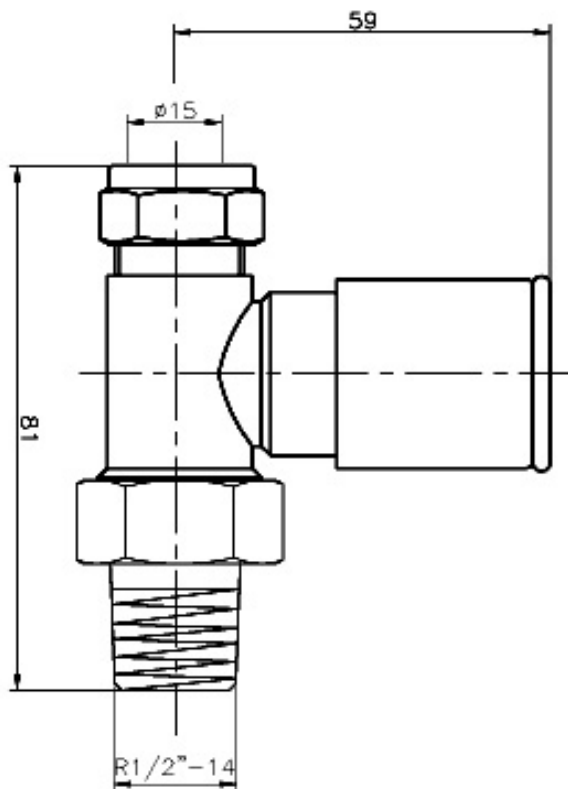

Sales Code: RV001

Description: Modern Radiator Valves (Straight)

Product Dimensions

Height (mm):	81
Width (mm):	30
Depth (mm):	70
Length (mm):	
Nett Weight (kg):	0.59

Packaging Dimensions

Height (mm):	50
Width (mm):	110
Length (mm):	120
Gross Weight (kg):	0.59

Packaging Data

Box Colour:	White Cardboard Box
Box Qty:	1
Label Size:	100 x 50
Label Colour:	White Label
Label Qty:	1

Outer Box Dimensions (If Applicable)

Height (mm):	
Width (mm):	
Length (mm):	
Gross Weight (kg):	
Barcode:	5055369019915

Product Details

Country of Origin:	United Kingdom		
Fitting Instruction:	No		
Certification:	CE & UKCA: N/A	RoHS: N/A	WEEE: N/A
Colour/Finish:	Chrome		
RAL No:	N/A		
Product Material:	Steel		
Heat Element Wattage:	Not Applicable		
Heating Element Wattage Compatible:	N/A		
BTU Outputs:	30°C / N/A	50°C / N/A	60°C /
Thermal Outputs: (Watts)	30°C / N/A	50°C / N/A	60°C /
Pipe Centres - If Vertical:	N/A		
Pipe Centres - If Horizontal:	N/A		
Max Projection:	80mm		
Tube Diameter:	N/A		
Packaging Volume (L):	N/A		
Wall to Centre of Tappings:	N/A		
Floor to Centre of Tappings:	N/A		
Dual Fuel:	N/A		
IP Rating: