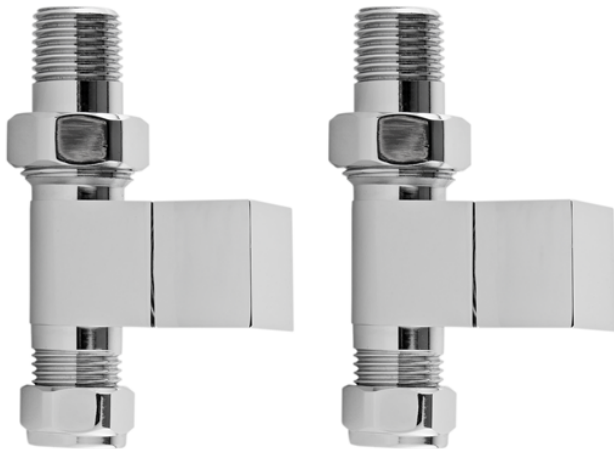

Sales Code: HT347

Description: Pure Square Radiator Valve Pack Straight

Product Dimensions

Height (mm):	95
Width (mm):	65
Depth (mm):	65
Length (mm):	
Nett Weight (kg):	0.64

Packaging Dimensions

Height (mm):	75
Width (mm):	95
Length (mm):	75
Gross Weight (kg):	0.64

Packaging Data

Box Colour:	White Cardboard Box
Box Qty:	1
Label Size:	100 x 50
Label Colour:	White Label
Label Qty:	1

Outer Box Dimensions (If Applicable)

Height (mm):	
Width (mm):	
Length (mm):	
Gross Weight (kg):	
Barcode:	5055275870952

Product Details

Country of Origin:	United Kingdom		
Fitting Instruction:	No		
Certification:	CE & UKCA: N/A	RoHS: N/A	WEEE: No
Colour/Finish:	Chrome		
RAL No:	N/A		
Product Material:	Steel		
Heat Element Wattage:	Not Applicable		
Heating Element Wattage Compatible:	N/A		
BTU Outputs:	30°C / N/A	50°C / N/A	60°C /
Thermal Outputs: (Watts)	30°C / N/A	50°C / N/A	60°C /
Pipe Centres - If Vertical:			
Pipe Centres - If Horizontal:			
Max Projection:			
Tube Diameter:	15mm		
Packaging Volume (L):	N/A		
Wall to Centre of Tappings:	N/A		
Floor to Centre of Tappings:	N/A		
Dual Fuel:	N/A		
IP Rating: