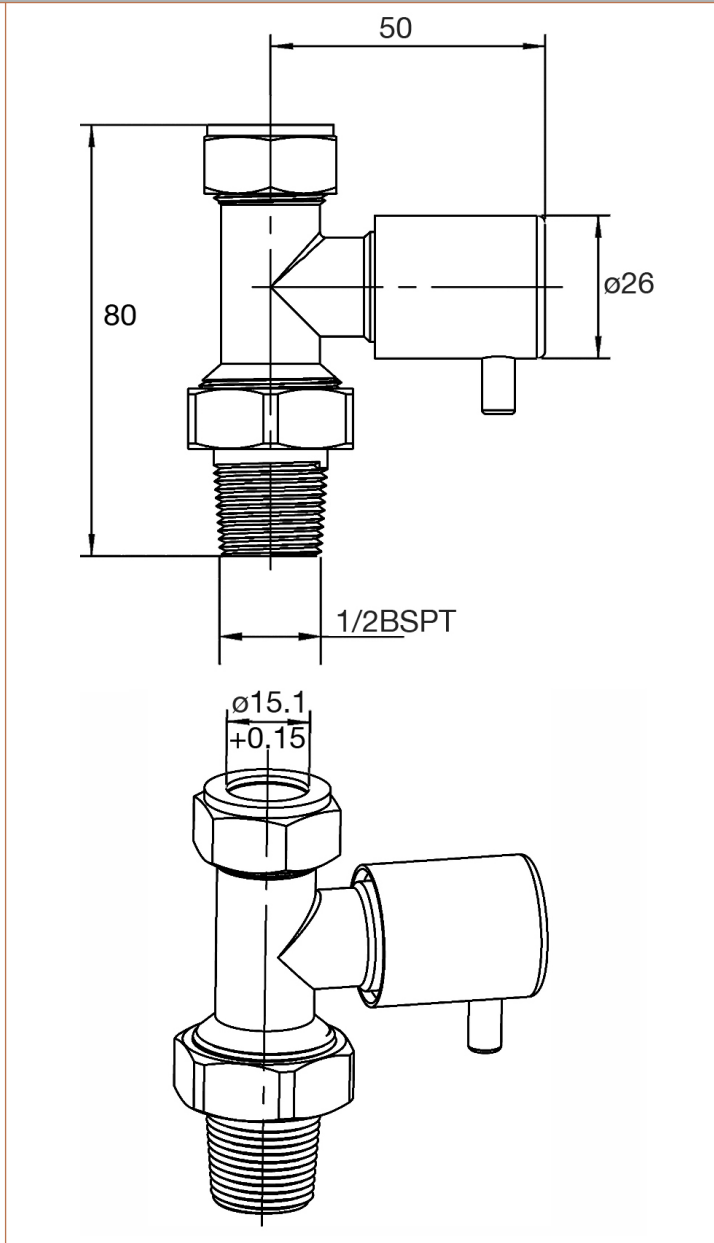

### Product Dimensions

Height (mm):	78
Width (mm):	30
Depth (mm):	70
Length (mm):	
Nett Weight (kg):	0.4

### Product Dimensions

Height (mm):	95
Width (mm):	65
Depth (mm):	65
Length (mm):	
Nett Weight (kg):	0.64

### Outer Box Dimensions (If Applicable)

Height (mm):	
Width (mm):	
Length (mm):	
Gross Weight (kg):	
Barcode:	5055275870952

### Product Dimensions

Height (mm):	80
Width (mm):	26
Depth (mm):	70
Length (mm):	
Nett Weight (kg):	0.82