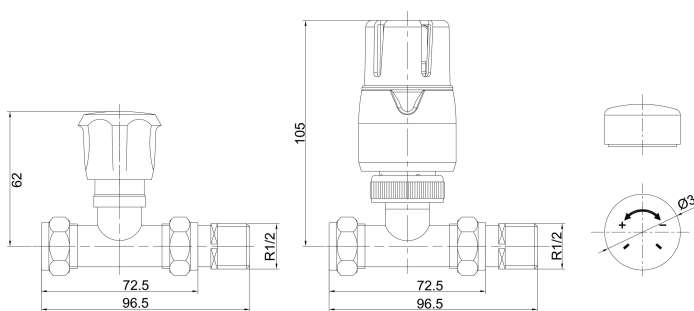

Sales Code: HT325

Description: Straight Thermo Radiator Valve Pack

HT325

Product Dimensions

Height (mm):	97
Width (mm):	110
Depth (mm):	50
Length (mm):	
Nett Weight (kg):	0.8

Packaging Dimensions

Height (mm):	70
Width (mm):	110
Length (mm):	90
Gross Weight (kg):	0.8

Packaging Data

Box Colour:	White Cardboard Box
Box Qty:	1
Label Size:	100 x 50
Label Colour:	White Label
Label Qty:	1

Outer Box Dimensions (If Applicable)

Height (mm):	
Width (mm):	
Length (mm):	
Gross Weight (kg):	
Barcode:	5055146148883

Product Details

Country of Origin:	China
Fitting Instruction:	No
Certification:	CE & UKCA: N/A RoHS: N/A WEEE: N/A
Colour/Finish:	Chrome
RAL No:	N/A
Product Material:	Steel
Heat Element Wattage:	Not Applicable
Heating Element Wattage Compatible:	N/A
BTU Outputs:	30°C / N/A 50°C / N/A 60°C /
Thermal Outputs: (Watts)	30°C / N/A 50°C / N/A 60°C /
Pipe Centres - If Vertical:	N/A
Pipe Centres - If Horizontal:	N/A
Max Projection:	N/A
Tube Diameter:	N/A
Packaging Volume (L):	N/A
Wall to Centre of Tappings:	N/A
Floor to Centre of Tappings:	N/A
Dual Fuel:	N/A
IP Rating: