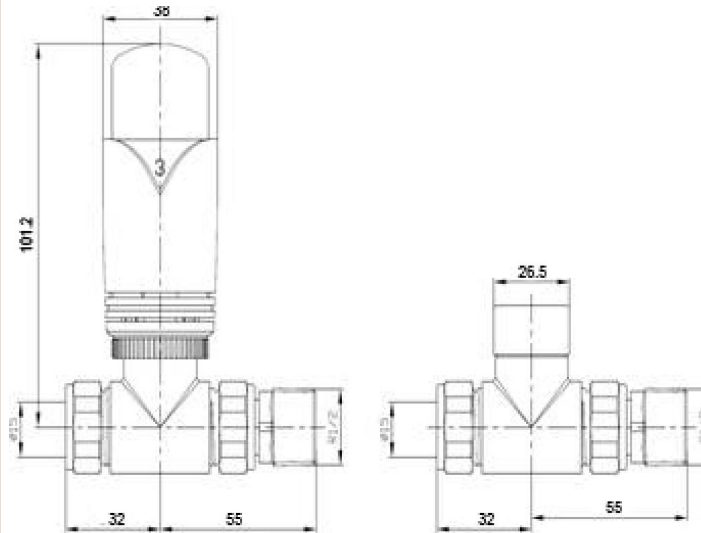

Sales Code: HT316

Description: Straight Luxury Thermo Rad Valves

Product Dimensions

Height (mm):	118
Width (mm):	60
Depth (mm):	40
Length (mm):	
Nett Weight (kg):	0.53

Packaging Dimensions

Height (mm):	90
Width (mm):	70
Length (mm):	130
Gross Weight (kg):	0.53

Packaging Data

Box Colour:	White Cardboard Box
Box Qty:	1
Label Size:	100 x 50
Label Colour:	White Label
Label Qty:	1

Outer Box Dimensions (If Applicable)

Height (mm):	
Width (mm):	
Length (mm):	
Gross Weight (kg):	
Barcode:	5055275871065

Product Details

Country of Origin:	United Kingdom		
Fitting Instruction:	No		
Certification:	CE & UKCA: N/A	RoHS: N/A	WEEE: No
Colour/Finish:	Chrome		
RAL No:	N/A		
Product Material:	Brass		
Heat Element Wattage:	Not Applicable		
Heating Element Wattage Compatible:	N/A		
BTU Outputs:	30°C / N/A	50°C / N/A	60°C /
Thermal Outputs (Watts):	30°C / N/A	50°C / N/A	60°C /
Pipe Centres - If Vertical:	N/A		
Pipe Centres - If Horizontal:	N/A		
Max Projection:	85mm		
Tube Diameter:	15mm		
Packaging Volume (L):	N/A		
Wall to Centre of Tappings:	N/A		
Floor to Centre of Tappings:	N/A		
Dual Fuel:	N/A		
IP Rating: