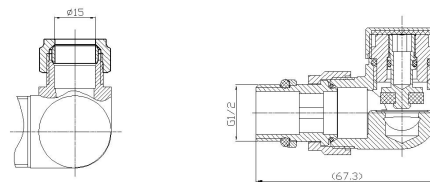

Packaging Dimensions

Height (mm):	60
Width (mm):	90
Length (mm):	95
Gross Weight (kg):	0.62

Packaging Data

Box Colour:	White Cardboard Box
Box Qty:	1
Label Size:	100 x 50
Label Colour:	White Label
Label Qty:	1

Outer Box Dimensions (If Applicable)

Height (mm):	
Width (mm):	
Length (mm):	
Gross Weight (kg):	
Barcode:	5055275871034

Product Details

Country of Origin:	United Kingdom		
Fitting Instruction:	No		
Certification:	CE & UKCA: N/A	RoHS: N/A	WEEE: No
Colour/Finish:	Chrome		
RAL No:	N/A		
Product Material:	Brass		
Heat Element Wattage:	Not Applicable		
Heating Element Wattage Compatible:	N/A		
BTU Outputs:	30°C / N/A	50°C / N/A	60°C /
Thermal Outputs: (Watts)	30°C / N/A	50°C / N/A	60°C /
Pipe Centres - If Vertical:	N/A		
Pipe Centres - If Horizontal:	N/A		
Max Projection:			
Tube Diameter:	15mm		
Packaging Volume (L):	N/A		
Wall to Centre of Tappings:	N/A		
Floor to Centre of Tappings:	N/A		
Dual Fuel:	N/A		
IP Rating:			

Sales Code: HT309

Description: Corner - Minimalist Dual Fuel Rad Valve

Product Dimensions

Height (mm):	70
Width (mm):	68
Depth (mm):	75
Length (mm):	
Nett Weight (kg):	0.8

Packaging Dimensions

Height (mm):	70
Width (mm):	160
Length (mm):	90
Gross Weight (kg):	0.8

Sales Code: HT317

Description: Corner Luxury Thermo Rad Valve

Product Dimensions

Height (mm):	118
Width (mm):	50
Depth (mm):	50
Length (mm):	
Nett Weight (kg):	0.62

Packaging Dimensions

Height (mm):	85
Width (mm):	70
Length (mm):	135
Gross Weight (kg):	0.62