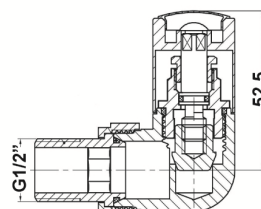

Sales Code: HT321

Description: Corner - Minimalist Rad Valve

Diagram shown is the valve with 'handwheel' control

Diagram shown is the valve with 'lockshield' control

Product Dimensions

Height (mm):	70
Width (mm):	68
Depth (mm):	49
Length (mm):	
Nett Weight (kg):	0.62

Packaging Dimensions

Height (mm):	60
Width (mm):	90
Length (mm):	95
Gross Weight (kg):	0.62

Packaging Data

Box Colour:	White Cardboard Box
Box Qty:	1
Label Size:	100 x 50
Label Colour:	White Label
Label Qty:	1

Outer Box Dimensions (If Applicable)

Height (mm):	
Width (mm):	
Length (mm):	
Gross Weight (kg):	
Barcode:	5055275871034

Product Details

Country of Origin:	United Kingdom		
Fitting Instruction:	No		
Certification:	CE & UKCA: N/A	RoHS: N/A	WEEE: No
Colour/Finish:	Chrome		
RAL No:	N/A		
Product Material:	Brass		
Heat Element Wattage:	Not Applicable		
Heating Element Wattage Compatible:	N/A		
BTU Outputs:	30°C / N/A	50°C / N/A	60°C /
Thermal Outputs: (Watts)	30°C / N/A	50°C / N/A	60°C /
Pipe Centres - If Vertical:	N/A		
Pipe Centres - If Horizontal:	N/A		
Max Projection:			
Tube Diameter:	15mm		
Packaging Volume (L):	N/A		
Wall to Centre of Tappings:	N/A		
Floor to Centre of Tappings:	N/A		
Dual Fuel:	N/A		
IP Rating:			

Sales Code: HT309

Description: Corner - Minimalist Dual Fuel Rad Valve

Product Dimensions

Height (mm):	70
Width (mm):	68
Depth (mm):	75
Length (mm):	
Nett Weight (kg):	0.8

Packaging Dimensions

Height (mm):	70
Width (mm):	160
Length (mm):	90
Gross Weight (kg):	0.8