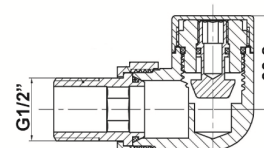

Sales Code: HT321

Description: Corner - Minimalist Rad Valve

Diagram shown is the valve with 'handwheel' control

Diagram shown is the valve with 'lockshield' control

Product Dimensions

Height (mm):	70
Width (mm):	68
Depth (mm):	49
Length (mm):	
Nett Weight (kg):	0.62

Packaging Dimensions

Height (mm):	60
Width (mm):	90
Length (mm):	95
Gross Weight (kg):	0.62

Packaging Data

Box Colour:	White Cardboard Box
Box Qty:	1
Label Size:	100 x 50
Label Colour:	White Label
Label Qty:	1

Outer Box Dimensions (If Applicable)

Height (mm):	
Width (mm):	
Length (mm):	
Gross Weight (kg):	
Barcode:	5055275871034

Product Details

Country of Origin:	United Kingdom		
Fitting Instruction:	No		
Certification:	CE & UKCA: N/A	RoHS: N/A	WEEE: No
Colour/Finish:	Chrome		
RAL No:	N/A		
Product Material:	Brass		
Heat Element Wattage:	Not Applicable		
Heating Element Wattage Compatible:	N/A		
BTU Outputs:	30°C / N/A	50°C / N/A	60°C /
Thermal Outputs: (Watts)	30°C / N/A	50°C / N/A	60°C /
Pipe Centres - If Vertical:	N/A		
Pipe Centres - If Horizontal:	N/A		
Max Projection:			
Tube Diameter:	15mm		
Packaging Volume (L):	N/A		
Wall to Centre of Tappings:	N/A		
Floor to Centre of Tappings:	N/A		
Dual Fuel:	N/A		
IP Rating:			

Sales Code: HT317

Description: Corner Luxury Thermo Rad Valve

Product Dimensions

Height (mm):	118
Width (mm):	50
Depth (mm):	50
Length (mm):	
Nett Weight (kg):	0.62

Packaging Dimensions

Height (mm):	85
Width (mm):	70
Length (mm):	135
Gross Weight (kg):	0.62