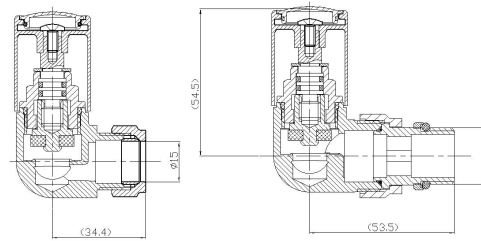

Packaging Dimensions

Height (mm):	60
Width (mm):	90
Length (mm):	95
Gross Weight (kg):	0.62

Packaging Data

Box Colour:	White Cardboard Box
Box Qty:	1
Label Size:	100 x 50
Label Colour:	White Label
Label Qty:	1

Outer Box Dimensions (If Applicable)

Height (mm):	
Width (mm):	
Length (mm):	
Gross Weight (kg):	
Barcode:	5055275871034

Product Details

Country of Origin:	United Kingdom		
Fitting Instruction:	No		
Certification:	CE & UKCA: N/A	RoHS: N/A	WEEE: No
Colour/Finish:	Chrome		
RAL No:	N/A		
Product Material:	Brass		
Heat Element Wattage:	Not Applicable		
Heating Element Wattage Compatible:	N/A		
BTU Outputs:	30°C / N/A	50°C / N/A	60°C /
Thermal Outputs: (Watts)	30°C / N/A	50°C / N/A	60°C /
Pipe Centres - If Vertical:	N/A		
Pipe Centres - If Horizontal:	N/A		
Max Projection:			
Tube Diameter:	15mm		
Packaging Volume (L):	N/A		
Wall to Centre of Tappings:	N/A		
Floor to Centre of Tappings:	N/A		
Dual Fuel:	N/A		
IP Rating:			

Sales Code: HT309

Description: Corner - Minimalist Dual Fuel Rad Valve

Product Dimensions

Height (mm):	70
Width (mm):	68
Depth (mm):	75
Length (mm):	
Nett Weight (kg):	0.8

Packaging Dimensions

Height (mm):	70
Width (mm):	160
Length (mm):	90
Gross Weight (kg):	0.8

Sales Code: HT317

Description: Corner Luxury Thermo Rad Valve

Product Dimensions

Height (mm):	118
Width (mm):	50
Depth (mm):	50
Length (mm):	
Nett Weight (kg):	0.62

Packaging Dimensions

Height (mm):	85
Width (mm):	70
Length (mm):	135
Gross Weight (kg):	0.62