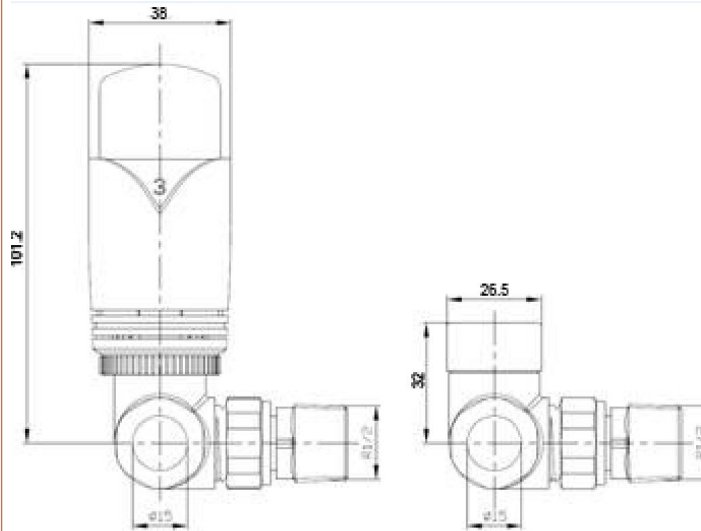

Outer Box Dimensions (If Applicable)

Height (mm):	
Width (mm):	
Length (mm):	
Gross Weight (kg):	
Barcode:	5055275871034

Product Details

Country of Origin:	United Kingdom		
Fitting Instruction:	No		
Certification:	CE & UKCA: N/A	RoHS: N/A	WEEE: No
Colour/Finish:	Chrome		
RAL No:	N/A		
Product Material:	Brass		
Heat Element Wattage:	Not Applicable		
Heating Element Wattage Compatible:	N/A		
BTU Outputs:	30°C / N/A	50°C / N/A	60°C /
Thermal Outputs: (Watts)	30°C / N/A	50°C / N/A	60°C /
Pipe Centres - If Vertical:	N/A		
Pipe Centres - If Horizontal:	N/A		
Max Projection:			
Tube Diameter:	15mm		
Packaging Volume (L):	N/A		
Wall to Centre of Tappings:	N/A		
Floor to Centre of Tappings:	N/A		
Dual Fuel:	N/A		
IP Rating:			

Sales Code: HT309

Description: Corner - Minimalist Dual Fuel Rad Valve

Product Dimensions

Height (mm):	70
Width (mm):	68
Depth (mm):	75
Length (mm):	
Nett Weight (kg):	0.8

Packaging Dimensions

Height (mm):	70
Width (mm):	160
Length (mm):	90
Gross Weight (kg):	0.8

Packaging Data

Box Colour:	White Cardboard Box
Box Qty:	1
Label Size:	100 x 50
Label Colour:	White Label
Label Qty:	1

Outer Box Dimensions (If Applicable)

Height (mm):	
Width (mm):	
Length (mm):	
Gross Weight (kg):	
Barcode:	5055275871041

Sales Code: HT317

Description: Corner Luxury Thermo Rad Valve

Product Dimensions

Height (mm):	118
Width (mm):	50
Depth (mm):	50
Length (mm):	
Nett Weight (kg):	0.62

Packaging Dimensions

Height (mm):	85
Width (mm):	70
Length (mm):	135
Gross Weight (kg):	0.62