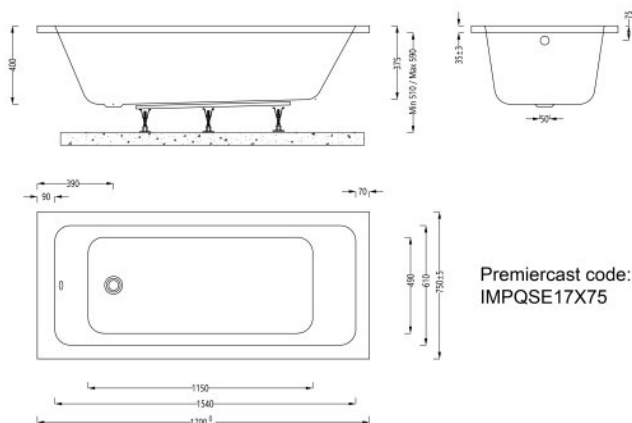

## Imex Premiercast Multi layer Reinforced Quadro 1700x750 Single Ended Bath

Range: Quadro  
Type: Single Ended  
Weight: 26.5kg (exc. leg pack)

Code: IMPQSE17X75  
Guarantee: 25 years  
Capacity: 195 litres

### Features

- Adjustable leg system.
- Solid core reinforcement for rigidity & strength.
- 7 layers of bonded fibreglass core matting.
- Multilayer core construction keeps water hotter for longer.
- Hand finished & packed in our UK factory