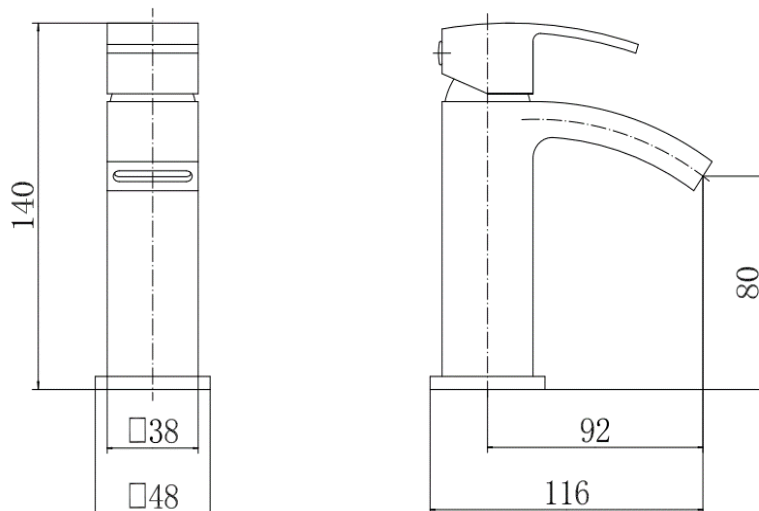

### Flow rates ( litres per minute)

<b>0.5 Bar</b>	<b>1 Bar</b>	<b>3 Bar</b>
7.2	10.1	17.2

### Key features:

- Chrome finish
- Inlet connection: G 1/2"  
Tail end M10  
400mm hose
- 30mm ceramic cartridge
- 10 year guarantee\*

### Description:

The Belgravia S Mini Mono Mixer is made from solid brass with a zinc handle both in a polished chrome finish. It has slimline handles and angular styling that makes it a contemporary addition to any bathroom. It is suitable for use with all plumbing systems with a minimum operating pressure of 0.2 bar.