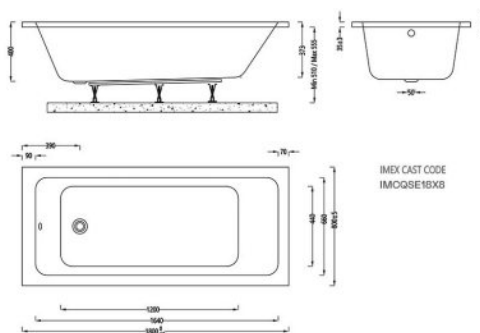

Imex Cast Multi layer Reinforced Quadro 1800x800 Single Ended Bath

Range:	Quadro	Code:	IMCQSE18X8
Type:	Single Ended	Guarantee:	25 years
Weight:	30kg (exc. leg pack)	Capacity:	220 litres

Features

- Adjustable leg system.
- Sprayed fibreglass and resin fully encapsulates the easy to clean acrylic skin, base board and the under-rim timber frame.
- Hand finished & packed in our UK factory