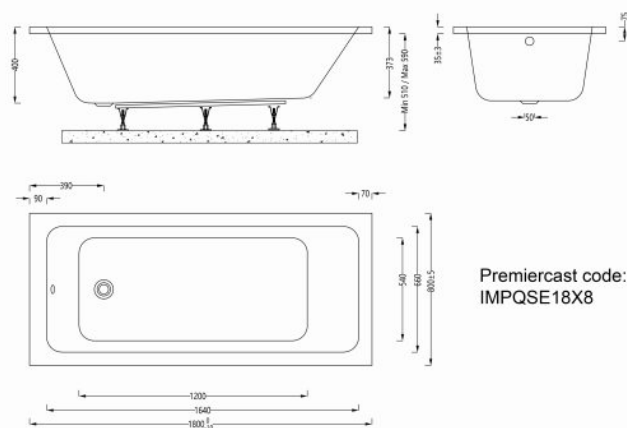

Imex Premiercast Multi layer Reinforced Quadro 1800x800 Single Ended Bath

Range: Quadro
Type: Single Ended
Weight: 30kg (exc. leg pack)

Code: IMPQSE18X8
Guarantee: 25 years
Capacity: 220 litres

Features

- Adjustable leg system.
- Solid core reinforcement for rigidity & strength.
- 7 layers of bonded fibreglass core matting.
- Multilayer core construction keeps water hotter for longer.
- Hand finished & packed in our UK factory