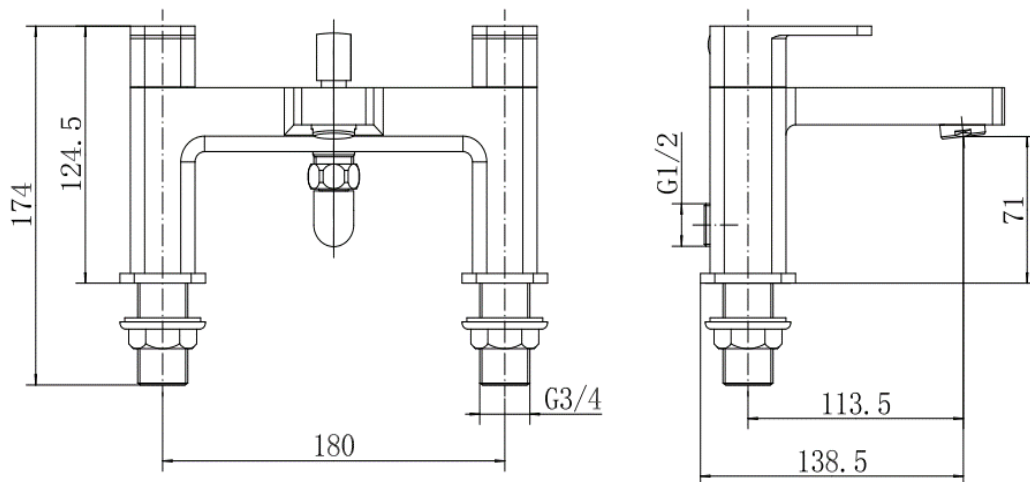

# CAMBERLEY BATH SHOWER MIXER

<b>Product Code</b>	<b>TPCAM03</b>
<b>Weight (Kg)</b>	2.2
<b>Material</b>	Brass, zinc, stainless steel, ABS
<b>Finish</b>	Chrome
<b>Min Pressure</b>	0.2
<b>Max Pressure</b>	5

**Flow rates ( litres per minute)**

<b>0.5 Bar</b>	<b>1 Bar</b>	<b>3 Bar</b>
11.1	15	25.7

**Key features:**

- Chrome finish
- Inlet connection: G 3/4"
- G 3/4" quarter turn cartridge
- Back nut
- 10 year guarantee\*

**Description:**

The Camberley Bath Shower Mixer is made from solid brass with zinc handles, both in a polished chrome finish. Its soft square design makes it a versatile option for styling. It is suitable for use with all plumbing systems with a minimum operating pressure of 0.2 bar. Pack includes shower kit and wall bracket.

All dimensions are approximate and subject to normal ceramic variation. Although every effort is made not to change the above product specification, Lecico reserve the right to do so without prior notification if necessary. \*Against manufacturers defects. Full information on guarantees available upon request.