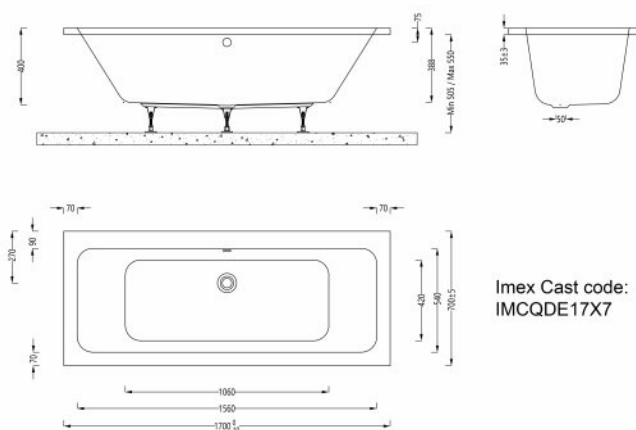

Imex Cast Reinforced Quadro 1700x700 Double Ended Bath

Range: Quadro
Type: Double Ended
Weight: 21kg (exc. leg pack)

Code: IMCQDE17X7
Guarantee: 25 years
Capacity: 180 litres

Features

- Adjustable leg system.
- Sprayed fibreglass and resin fully encapsulates the easy to clean acrylic skin, base board and the under-rim timber frame.
- Hand finished & packed in our UK factory