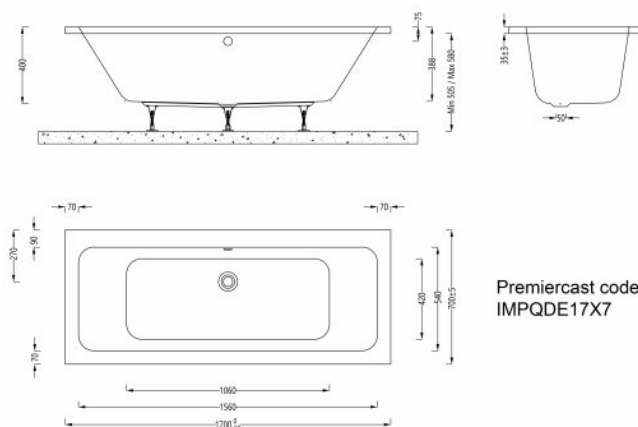

# Imex Premiercast Multi layer Reinforced Quadro 1700x700 Double Ended Bath

Range: Quadro  
 Type: Double Ended  
 Weight: 24.5kg (exc. leg pack)

Code: IMPQDE17X7  
 Guarantee: 25 years  
 Capacity: 180 litres

## Features

- Adjustable leg system.
- Solid core reinforcement for rigidity & strength.
- 7 layers of bonded fibreglass core matting.
- Multilayer core construction keeps water hotter for longer.
- Hand finished & packed in our UK factory