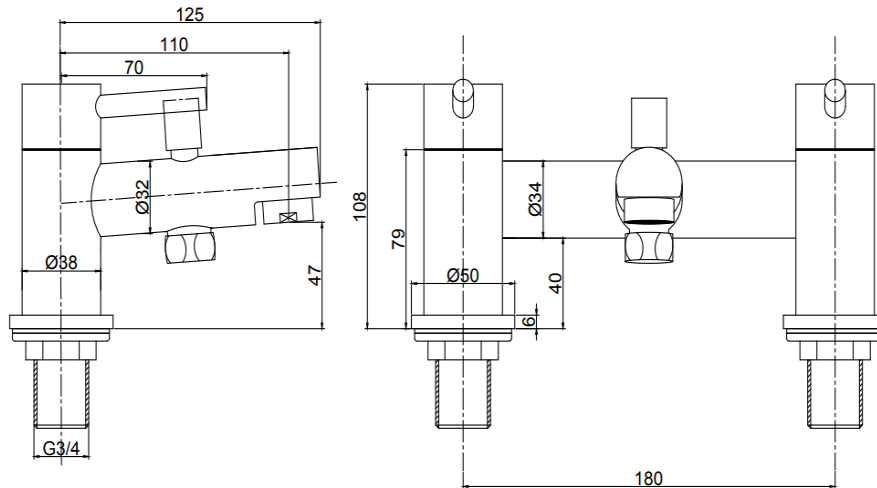

CEDAR BATH SHOWER MIXER

Product Code	TPCEDBSM
Weight (Kg)	2.1
Material	Brass, zinc, stainless steel, ABS
Finish	Chrome
Min Pressure	0.2
Max Pressure	5

Flow rates (litres per minute)

0.5 Bar	1 Bar	3 Bar
5	7.7	11

Key features:

- Chrome finish
- Inlet connection: G 3/4"
- G 3/4" quarter turn cartridge
- Back nut
- 10 year guarantee*

Description:

Ever-popular and classically Lecico, Cedar has remained principally unchanged since its first release. The Cedar Bath Shower Mixer is made from solid brass with zinc handles, all in a polished chrome finish. It is suitable for use with all plumbing systems with a minimum operating pressure of 0.2 bar.

All dimensions are approximate and subject to normal ceramic variation. Although every effort is made not to change the above product specification, Lecico reserve the right to do so without prior notification if necessary. *Against manufacturers defects. Full information on guarantees available upon request.