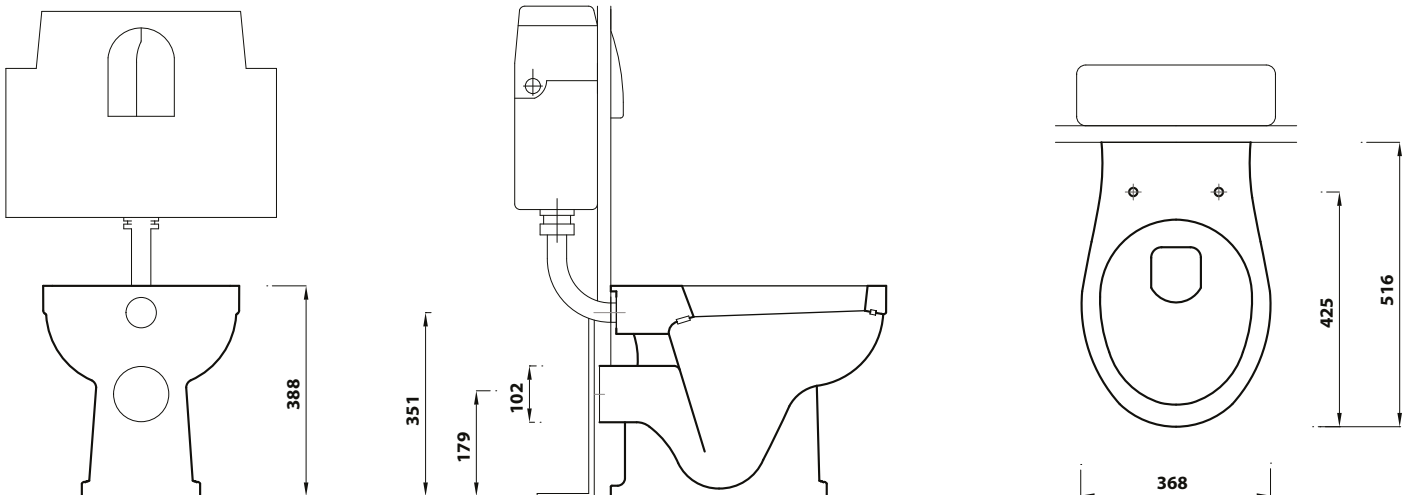

SAFFIA BTW PAN ONLY

Product Code	SAFBTWPA
Outlet	Horizontal
Weight (Kg)	22
Fixing kit included	No
Material	Vitreous China
Flushing Volume (Ltr)	6/4
Suitable Lever Cisterns	
Suitable PB Cisterns	
Suitable Soft Close Seat	SAFSTSC

Shown: Back to wall WC and soft close seat, and Saffia WC unit.

Key features:

- UKCA Compliant
- NEO classical design
- Can also be used with furniture
- Lifetime ceramic guarantee*

Description:

With strong lines and exquisite detail, this back to wall WC combines the styling of yester-year with the functionality required for modern living.

All dimensions are approximate and subject to normal variation. Although every effort is made not to change the above product specification, Lecico reserve the right to do so without prior notification if necessary. Full information on guarantees available upon request.