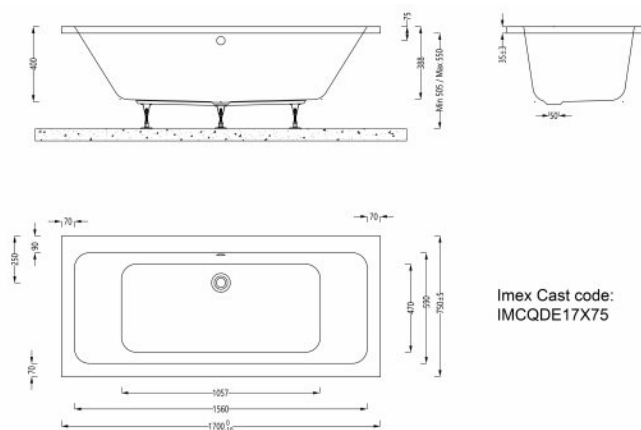

Imex Cast Reinforced Quadro 1700x750 Double Ended Bath

Range: Quadro
Type: Double Ended
Weight: 23.5kg (exc. leg pack)

Code: IMCQDE17X75
Guarantee: 25 years
Capacity: 185 litres

Features

- Adjustable leg system.
- Sprayed fibreglass and resin fully encapsulates the easy to clean acrylic skin, base board and the under-rim timber frame.
- Hand finished & packed in our UK factory