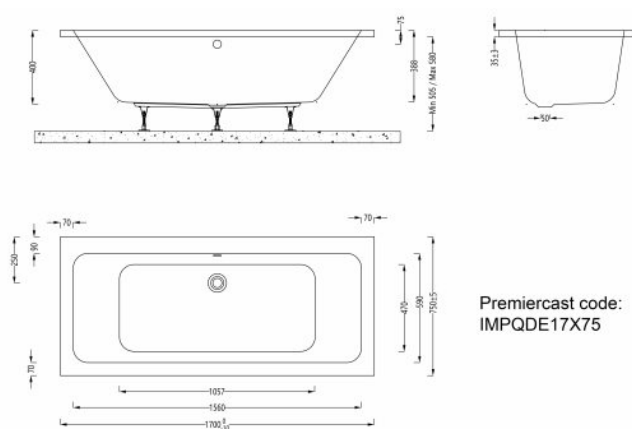

Imex Premiercast Multi layer Reinforced Quadro 1700x750 Double Ended Bath

Range: Quadro
 Type: Double Ended
 Weight: 26.5kg (exc. leg pack)

Code: IMPQDE17X75
 Guarantee: 25 years
 Capacity: 185 litres

Features

- Adjustable leg system.
- Solid core reinforcement for rigidity & strength.
- 7 layers of bonded fibreglass core matting.
- Multilayer core construction keeps water hotter for longer.
- Hand finished & packed in our UK factory