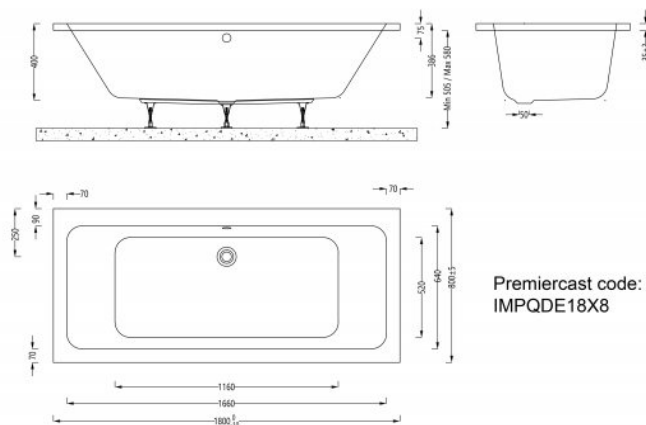

Imex Premiercast Multi layer Reinforced Quadro 1800x800 Double Ended Bath

Range: Quadro
 Type: Double Ended
 Weight: 30kg (exc. leg pack)

Code: IMPQDE18X8
 Guarantee: 25 years
 Capacity: 200 litres

Features

- Adjustable leg system.
- Solid core reinforcement for rigidity & strength.
- 7 layers of bonded fibreglass core matting.
- Multilayer core construction keeps water hotter for longer.
- Hand finished & packed in our UK factory