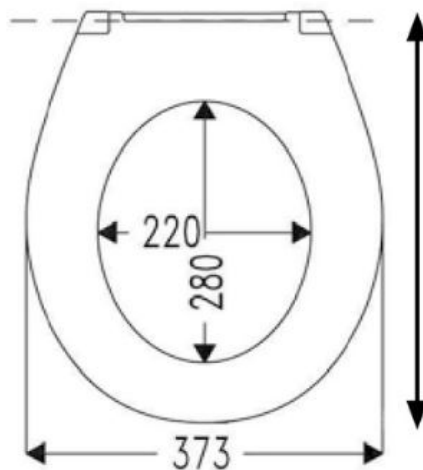

SAFFIA SOFT CLOSE SEAT

Product Code	SAFSTSC
Weight (Kg)	1.5
Material	Plastic
Soft close	Yes
Colour	White

Key features:

- 5 Year guarantee on soft close seats
- CE Compliant
- Quick release

Description:

Made from polypropylene plastic, this seat is flexible and hard to break. It features a soft close hinge and has been designed specifically to fit our short projection pans. The soft close versions features a quick release button for easy lift off and cleaning