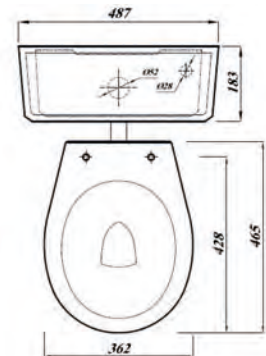

SAFFIA LL & HL PAN ONLY

Product Code	SAFLLHLPAN
Outlet	Horizontal
Weight (Kg)	14.15
Fixing kit included	No
Material	Vitreous China
Flushing Volume (Ltr)	6/4
Suitable Cistern & Soft Closed Seat	SAFHLCI (HL), SAFLLBCI (LL), SAFSTSC

Shown: Low level WC with soft close seat.

Key features:

- UKCA compliant
- Traditional design
- Lifetime ceramic guarantee*

Description:

This pan epitomises classic English Victorian design with the benefits of modern manufacturing techniques. Suitable for both low and high level installations.

All dimensions are approximate and subject to normal ceramic variation. Although every effort is made not to change the above product specification, Lecico reserve the right to do so without prior notification if necessary. *Against manufacturers defects. Full information on guarantees available upon request.