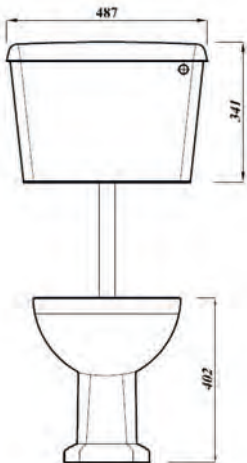

SAFFIA LL & HL PAN ONLY

Product Code	SAFLLHLPAN
Outlet	Horizontal
Weight (Kg)	14.15
Fixing kit included	No
Material	Vitreous China
Flushing Volume (Ltr)	6/4
Suitable Cistern & Soft Closed Seat	SAFHLCI (HL), SAFLLBCI (LL), SAFSTSC

Shown: Low level WC with soft close seat.

Key features:

- UKCA compliant
- Traditional design
- Lifetime ceramic guarantee*

Description:

This pan epitomises classic English Victorian design with the benefits of modern manufacturing techniques. Suitable for both low and high level installations.

All dimensions are approximate and subject to normal ceramic variation. Although every effort is made not to change the above product specification, Lecico reserve the right to do so without prior notification if necessary. *Against manufacturers defects. Full information on guarantees available upon request.