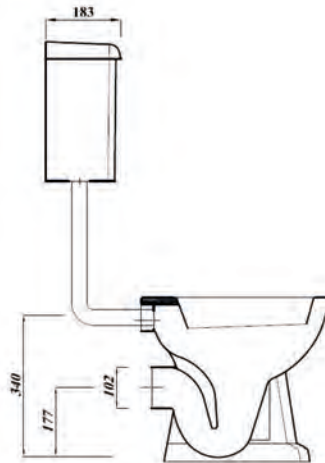

SAFFIA LL & HL PAN ONLY

Product Code	SAFLLHLPAN
Outlet	Horizontal
Weight (Kg)	14.15
Fixing kit included	No
Material	Vitreous China
Flushing Volume (Ltr)	6/4
Suitable Cistern & Soft Closed Seat	SAFHLCI (HL), SAFLLBCI (LL), SAFSTSC

Shown: Low level WC with soft close seat.

Key features:

- UKCA compliant
- Traditional design
- Lifetime ceramic guarantee*

Description:

This pan epitomises classic English Victorian design with the benefits of modern manufacturing techniques. Suitable for both low and high level installations.

All dimensions are approximate and subject to normal ceramic variation. Although every effort is made not to change the above product specification, Lecico reserve the right to do so without prior notification if necessary. *Against manufacturers defects. Full information on guarantees available upon request.