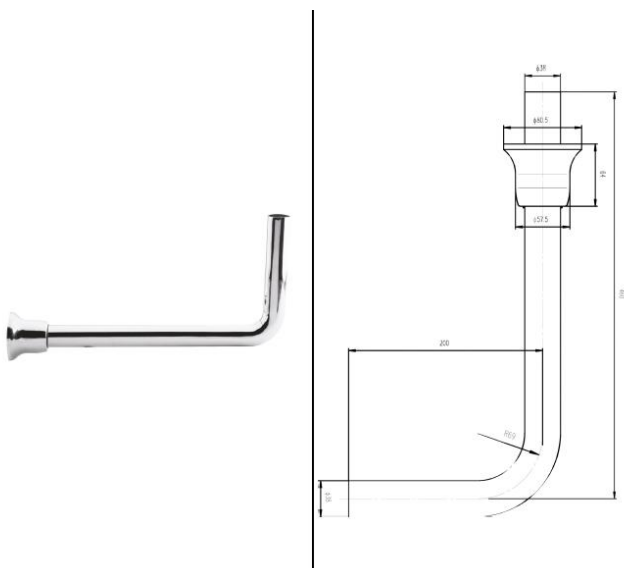

SAFFIA LOW LEVEL PIPE CHROME PIPE

Product Code	SAFLLCHPIPE
Weight (Kg)	0.8
Pipe Diameter (MM)	38
Material	Pipework: Brass
Cistern required:	SAFLLBCI, (fittings supplied with cistern)

Shown: Low level WC with soft close seat:
SAFLLPA, SAFLLBCI, SAFSTSC

Key features:

- CE Compliant
- Traditional design
- Manufactured in accordance with BS EN 274-1: 2002

Description:

The pipework is sold separately to the cistern (SAFLLBCI,) The lever is supplied with the cistern.

Type	Flush Pipe Pack
Height	480mm
Width	80.5mm
Depth	200mm
Diameter	38mm

All dimensions are approximate and subject to normal variation. Although every effort is made not to change the above product specification, Lecico reserve the right to do so without prior notification if necessary. Full information on guarantees available upon request.