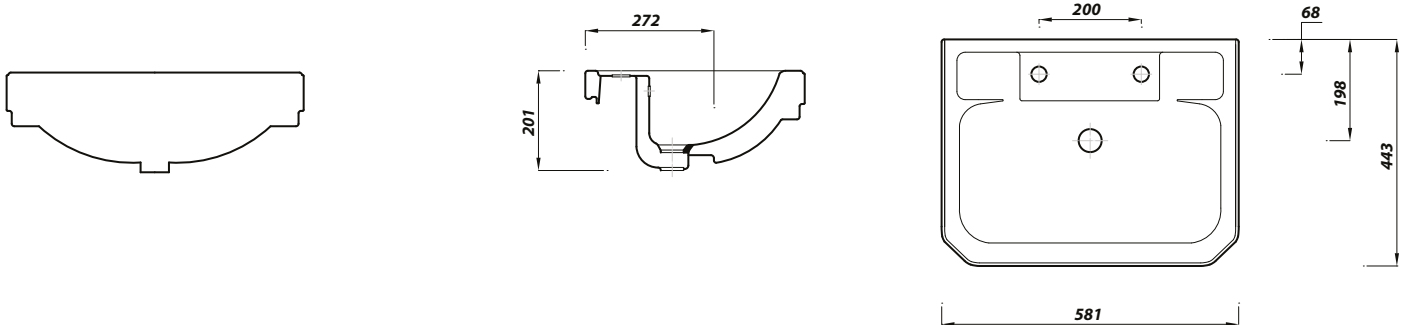

SAFFIA 58CM 1TH SEMI-RECESSED BASIN

*Taps not included

Product Code	SAFSR58BA1
Weight (Kg)	15.5
Material	Fireclay
Tap holes	1
Fixings	Not included
Extras	Bottle Trap - BOTRAPCH

Key features:

- CE Compliant
- Chrome effect overflow ring
- Internal overflow
- Traditional design
- Lifetime ceramic guarantee*

Description:

Where old meets new. Classic styling adds an element of sophistication and elegance. One tap hole basin includes internal overflow and features a hole for a chain stay and plug. Fits into 30cm depth furniture.