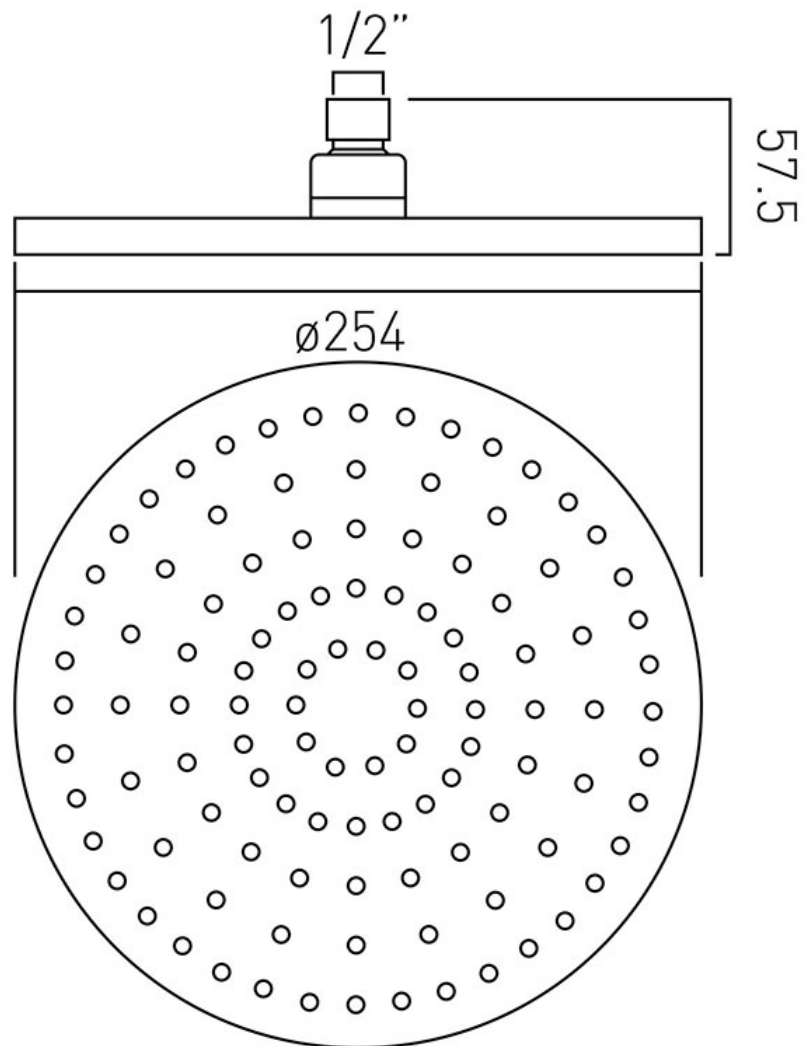

# TECHNICAL DRAWING

COLLECTION:

PRODUCT CODE: WG-SATURN2-C/P

tel: 01934 744466  
email: sales@vado.com  
www.vado.com

**where inspiration flows**  
taps | showering | accessories