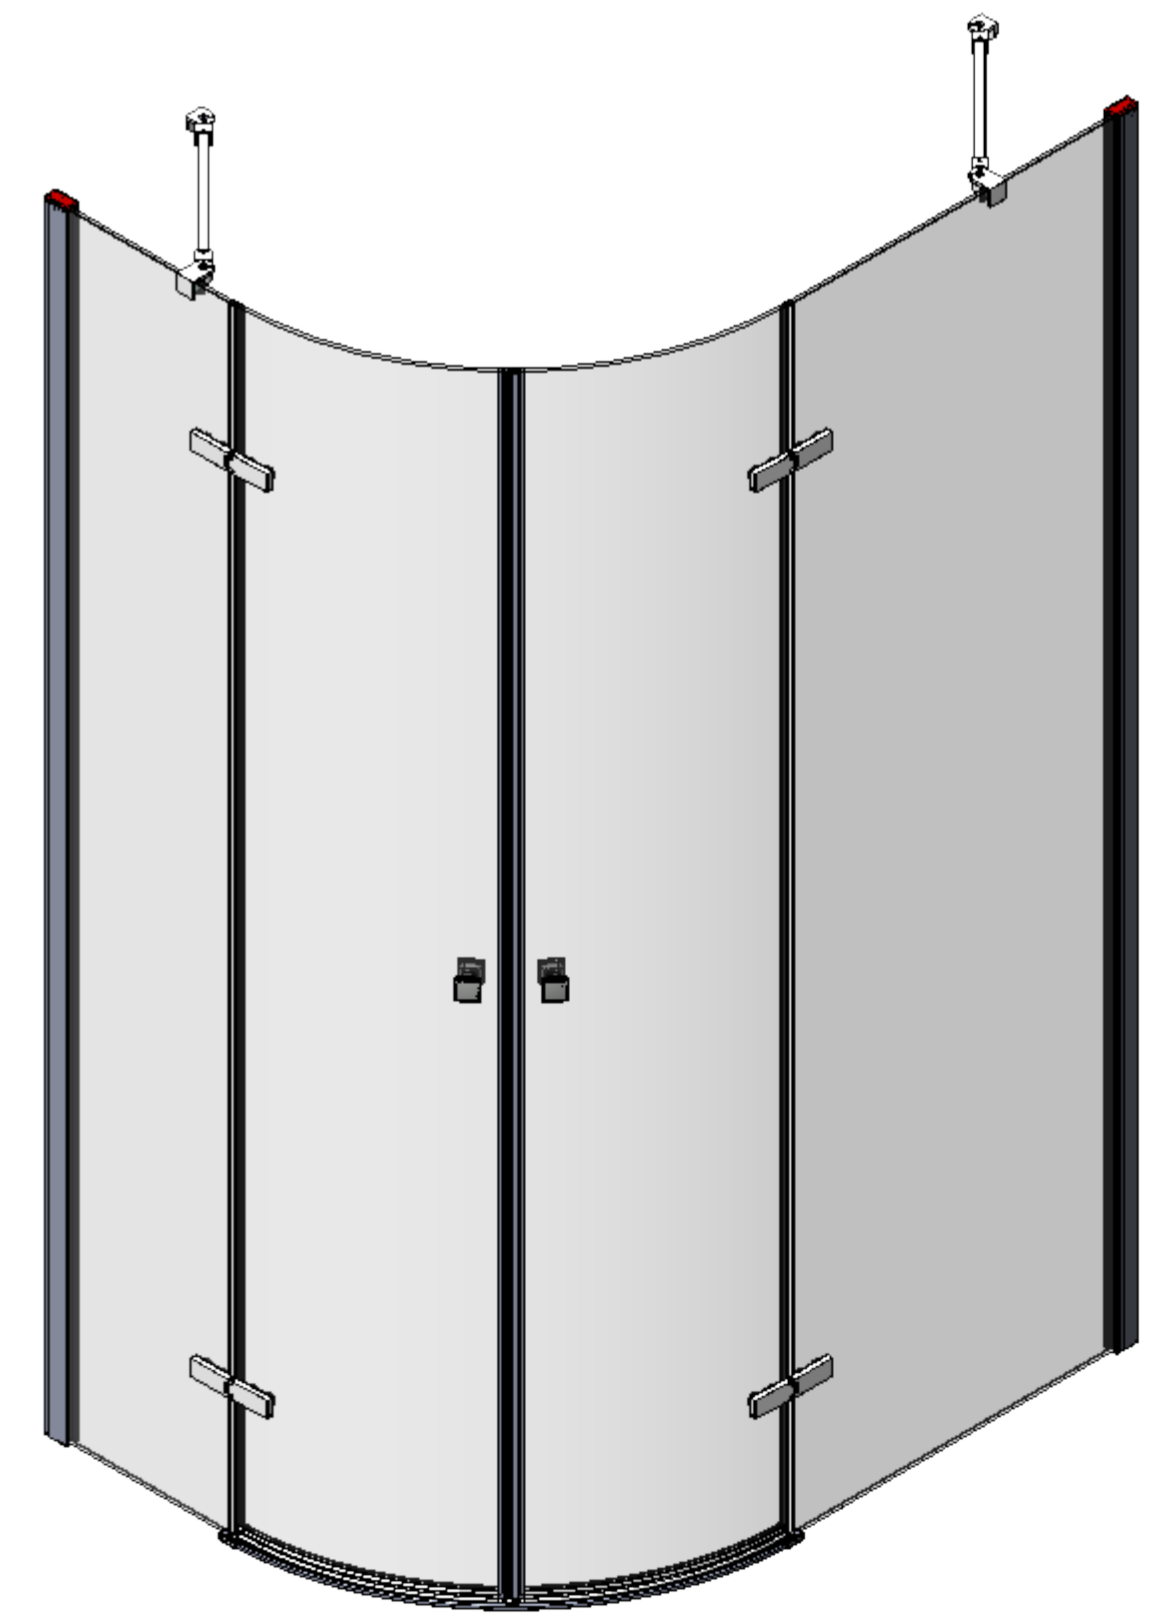

AQUALOX

BATHROOM DESIGN

Art. No. FEN1838AQU - 6201468

800mm Hinged Double Door Quad

Glass thickness 8mm
Easy-clean glass coating
Wall profile adjustment 20mm per profile

TOP VIEW - OPENING SPACE REQUIREMENTS

Glass thickness 8mm

Easy-clean glass coating

Wall profile adjustment 20mm per profile

Reversible for right and left hand installation

FRONT VIEW

SIDE VIEW

EXTERIOR VIEW

TOP VIEW - OPENING
SPACE REQUIREMENTS

AQUALOX

BATHROOM DESIGN

Art. No. FEN1841AQU - 6201499
900x1200mm Hinged Double Door Offset Quad

- Glass thickness 8mm
- Easy-clean glass coating
- Wall profile adjustment 20mm per profile
- Reversible for right and left hand installation

FRONT VIEW

SIDE VIEW

EXTERIOR VIEW