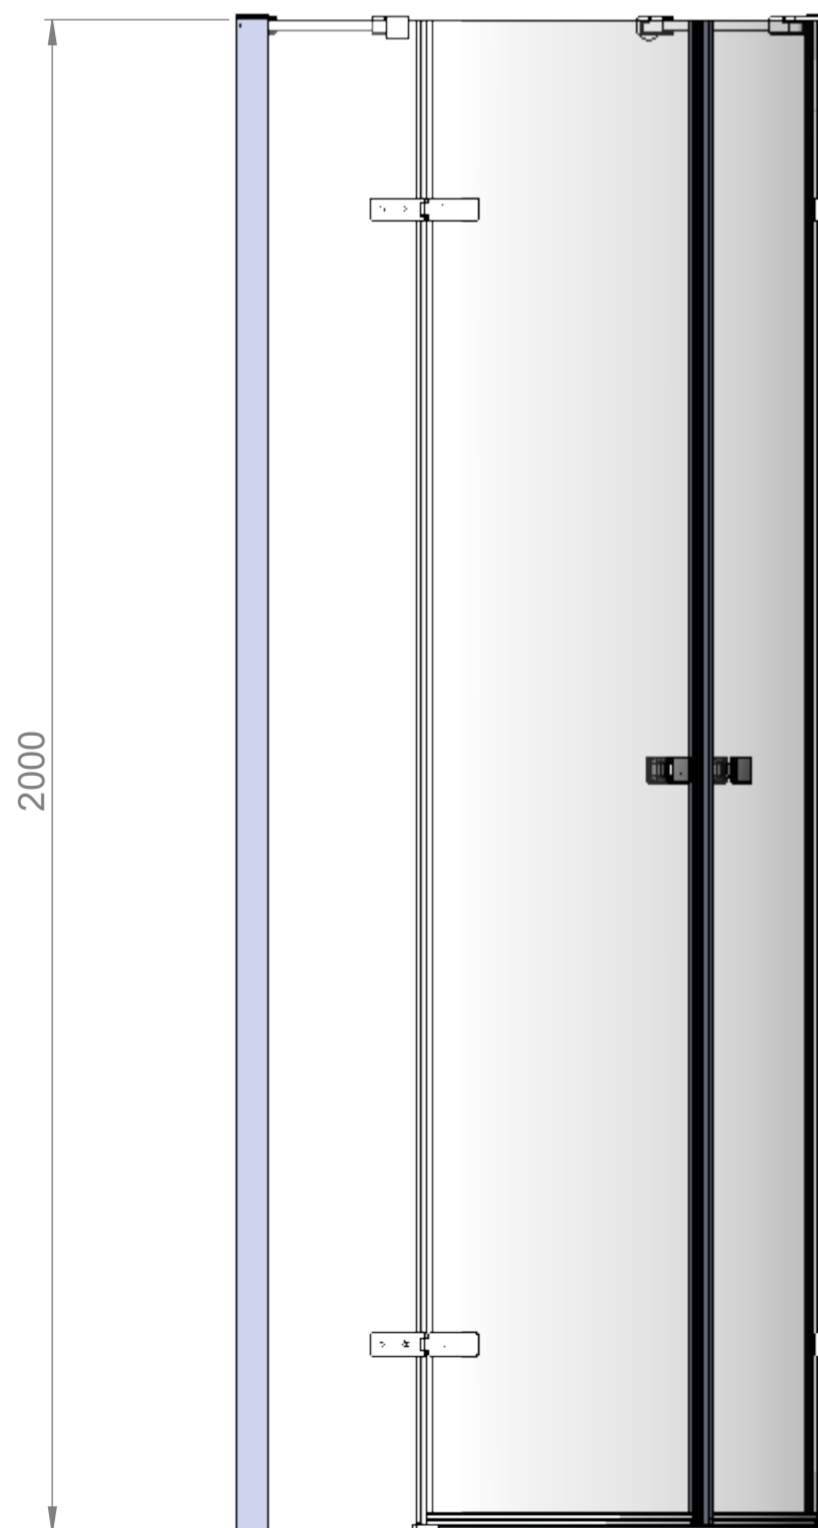

AQUALOX

BATHROOM DESIGN

Art. No. FEN1838AQU - 6201468

800mm Hinged Double Door Quad

Glass thickness 8mm
Easy-clean glass coating
Wall profile adjustment 20mm per profile

TOP VIEW - OPENING SPACE REQUIREMENTS

FRONT VIEW

SIDE VIEW

EXTERIOR VIEW

AQUALOX

BATHROOM DESIGN

Art. No. FEN1839AQU - 6201475

900mm Double Door Hinged Quadrant

Glass thickness 8mm
 Easy-clean glass coating
 Wall profile adjustment 20mm per profile

TOP VIEW - OPENING
SPACE REQUIREMENTS

FRONT VIEW

SIDE VIEW

EXTERIOR VIEW

TOP VIEW - OPENING
SPACE REQUIREMENTS

AQUALOX
BATHROOM DESIGN

Art. No. FEN1840AQU - 6201482

800x1200mm Hinged Double Door Offset Quad

Glass thickness 8mm

Easy-clean glass coating

Wall profile adjustment 20mm per profile

Reversible for right and left hand installation

FRONT VIEW

SIDE VIEW

EXTERIOR VIEW

TOP VIEW - OPENING
SPACE REQUIREMENTS