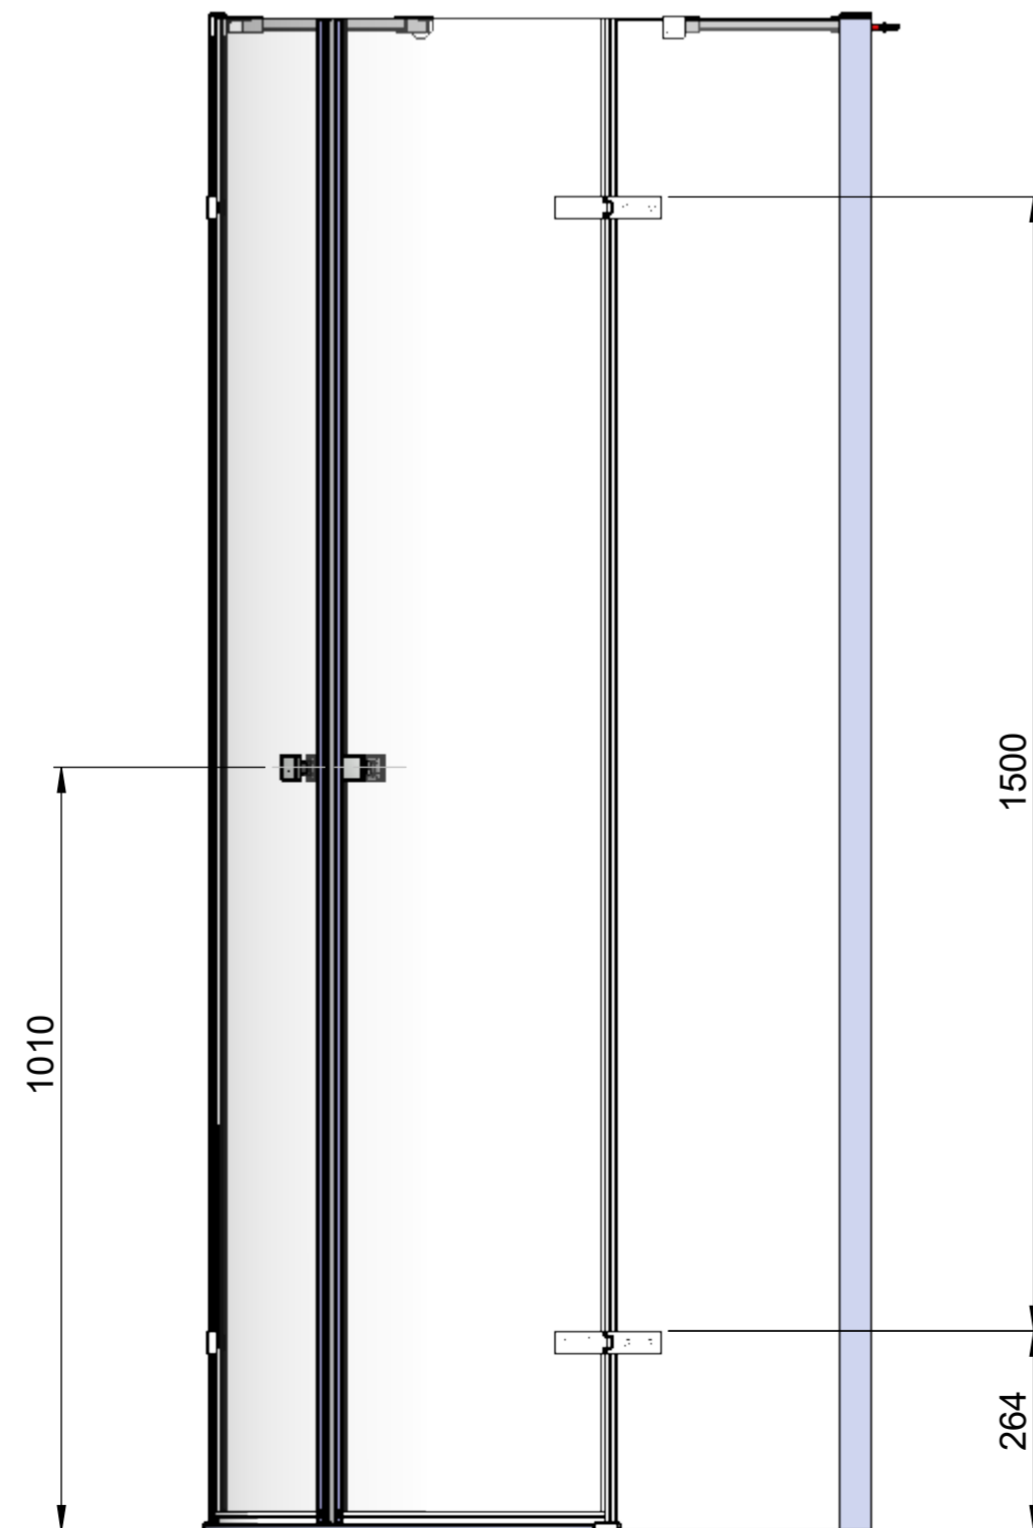

AQUALOX

BATHROOM DESIGN

Art. No. FEN1838AQU - 6201468

800mm Hinged Double Door Quad

Glass thickness 8mm
Easy-clean glass coating
Wall profile adjustment 20mm per profile

TOP VIEW - OPENING SPACE REQUIREMENTS

FRONT VIEW

SIDE VIEW

EXTERIOR VIEW

AQUALOX

BATHROOM DESIGN

Art. No. FEN1839AQU - 6201475

900mm Double Door Hinged Quadrant

Glass thickness 8mm
 Easy-clean glass coating
 Wall profile adjustment 20mm per profile

TOP VIEW - OPENING
SPACE REQUIREMENTS

FRONT VIEW

SIDE VIEW

EXTERIOR VIEW

TOP VIEW - OPENING
SPACE REQUIREMENTS

AQUALOX
BATHROOM DESIGN

Art. No. FEN1840AQU - 6201482

800x1200mm Hinged Double Door Offset Quad

Glass thickness 8mm

Easy-clean glass coating

Wall profile adjustment 20mm per profile

Reversible for right and left hand installation

FRONT VIEW

SIDE VIEW

EXTERIOR VIEW

TOP VIEW - OPENING
SPACE REQUIREMENTS