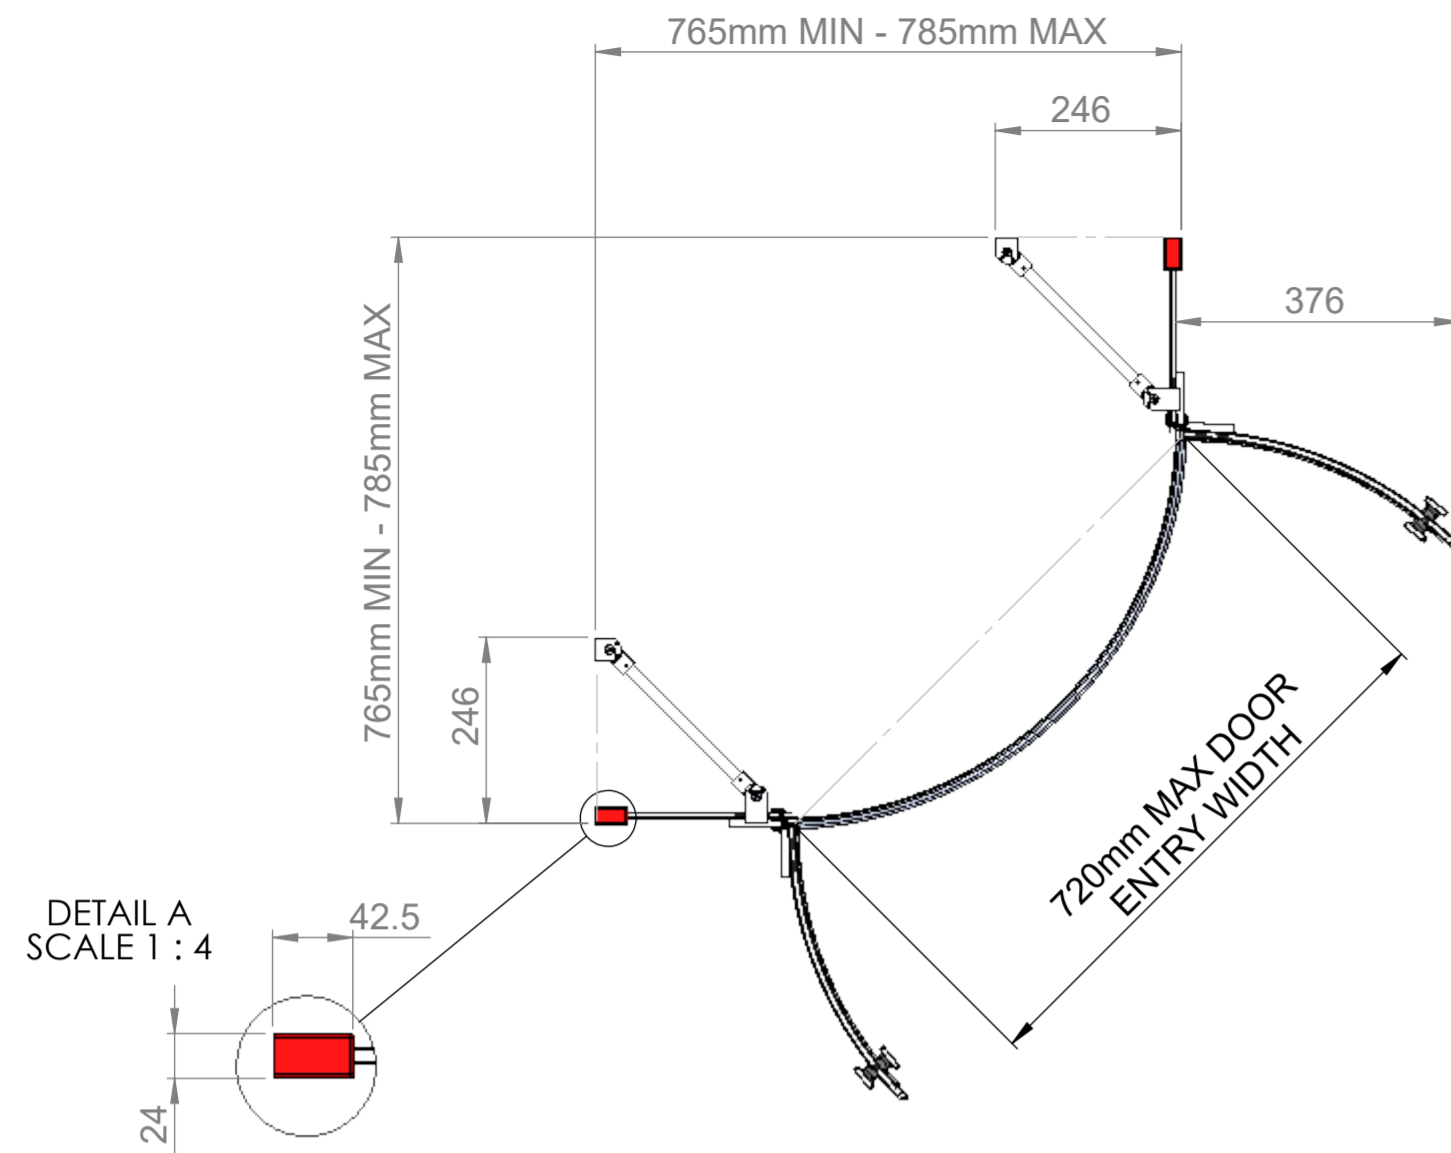

AQUALOX

BATHROOM DESIGN

Art. No. FEN1838AQU - 6201468

800mm Hinged Double Door Quad

Glass thickness 8mm
Easy-clean glass coating
Wall profile adjustment 20mm per profile

TOP VIEW - OPENING SPACE REQUIREMENTS

TOP VIEW - OPENING
SPACE REQUIREMENTS

FRONT VIEW

SIDE VIEW

EXTERIOR VIEW

TOP VIEW - OPENING
SPACE REQUIREMENTS

AQUALOX
BATHROOM DESIGN

Art. No. FEN1840AQU - 6201482

800x1200mm Hinged Double Door Offset Quad

Glass thickness 8mm

Easy-clean glass coating

Wall profile adjustment 20mm per profile

Reversible for right and left hand installation

FRONT VIEW

SIDE VIEW

EXTERIOR VIEW

TOP VIEW - OPENING
SPACE REQUIREMENTS

AQUALOX

BATHROOM DESIGN

Art. No. FEN1841AQU - 6201499
900x1200mm Hinged Double Door Offset Quad

- Glass thickness 8mm
- Easy-clean glass coating
- Wall profile adjustment 20mm per profile
- Reversible for right and left hand installation