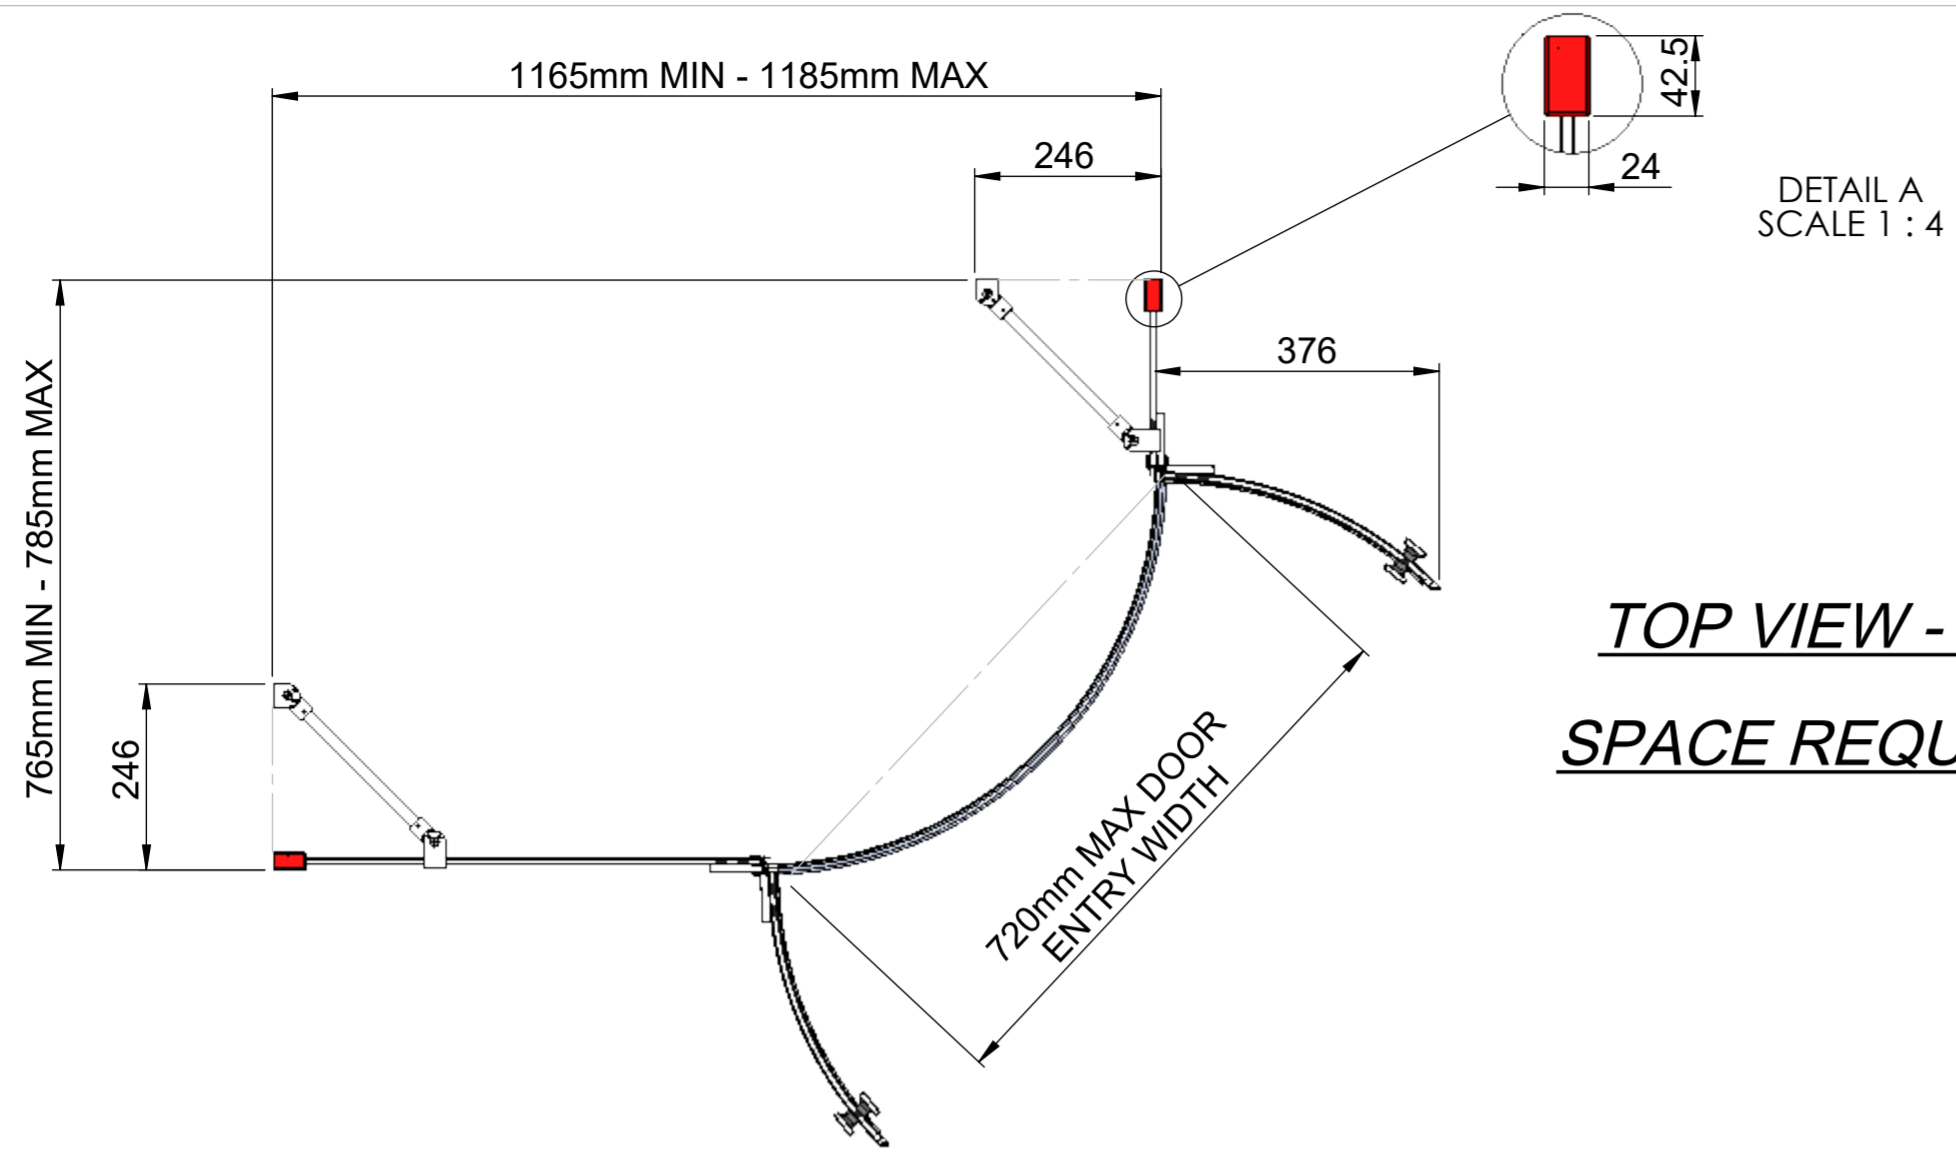

AQUALOX

BATHROOM DESIGN

Art. No. FEN1838AQU - 6201468

800mm Hinged Double Door Quad

Glass thickness 8mm
Easy-clean glass coating
Wall profile adjustment 20mm per profile

TOP VIEW - OPENING SPACE REQUIREMENTS

TOP VIEW - OPENING
SPACE REQUIREMENTS

FRONT VIEW

SIDE VIEW

EXTERIOR VIEW

TOP VIEW - OPENING
SPACE REQUIREMENTS

AQUALOX
BATHROOM DESIGN

Art. No. FEN1840AQU - 6201482

800x1200mm Hinged Double Door Offset Quad

Glass thickness 8mm

Easy-clean glass coating

Wall profile adjustment 20mm per profile

Reversible for right and left hand installation

FRONT VIEW

SIDE VIEW

EXTERIOR VIEW

TOP VIEW - OPENING
SPACE REQUIREMENTS

AQUALOX

BATHROOM DESIGN

Art. No. FEN1841AQU - 6201499
900x1200mm Hinged Double Door Offset Quad

- Glass thickness 8mm
- Easy-clean glass coating
- Wall profile adjustment 20mm per profile
- Reversible for right and left hand installation