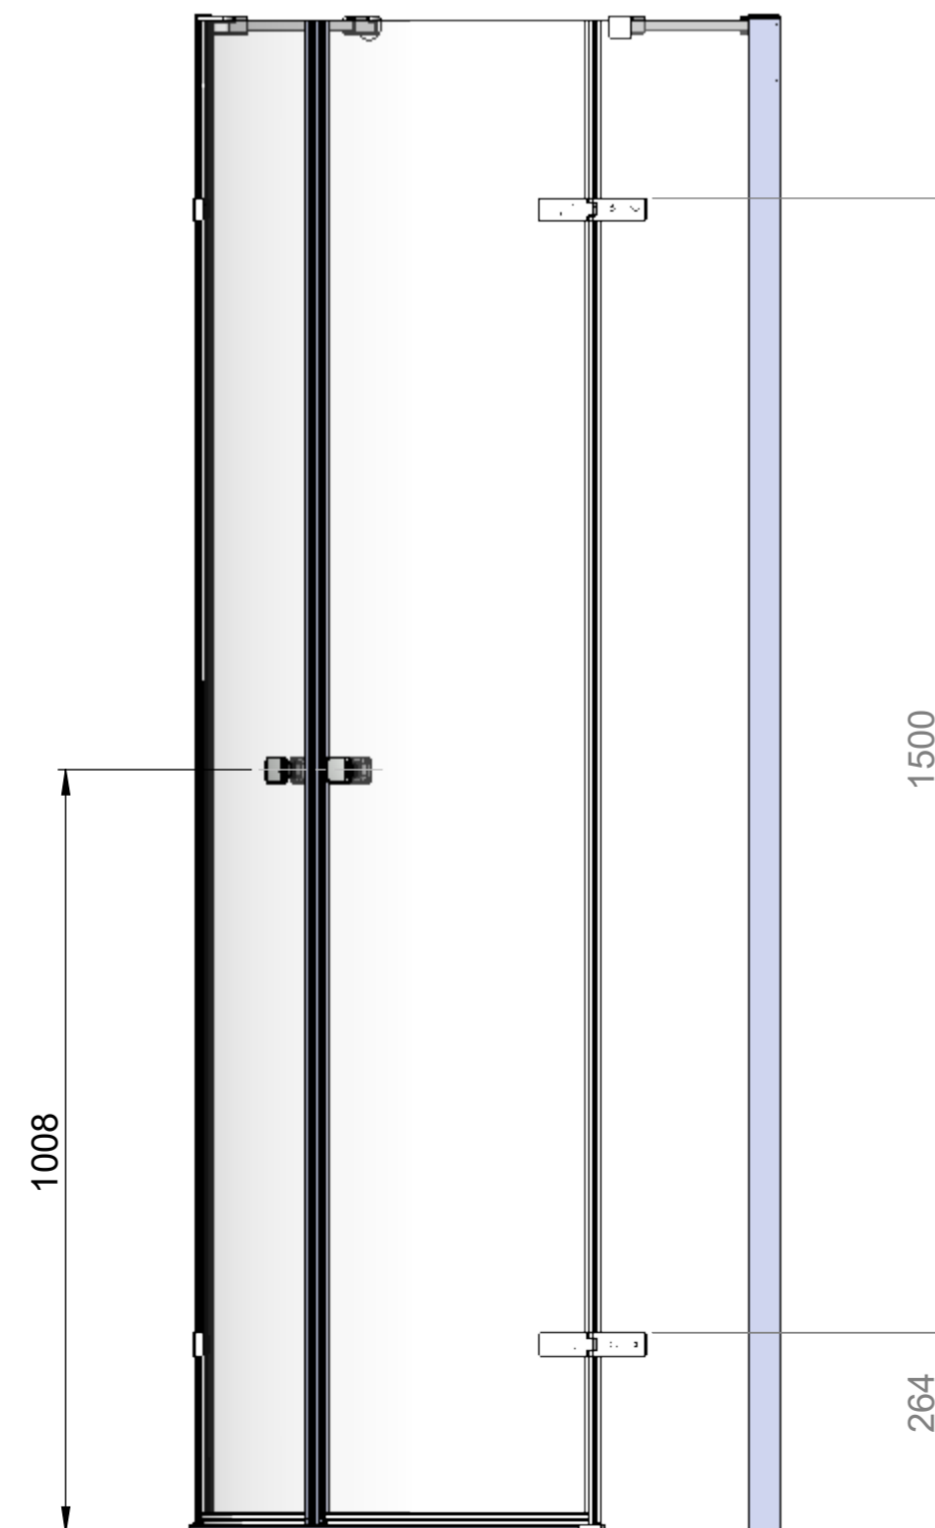

AQUALOX

BATHROOM DESIGN

Art. No. FEN1838AQU - 6201468

800mm Hinged Double Door Quad

Glass thickness 8mm
Easy-clean glass coating
Wall profile adjustment 20mm per profile

TOP VIEW - OPENING SPACE REQUIREMENTS

FRONT VIEW

SIDE VIEW

EXTERIOR VIEW

AQUALOX

BATHROOM DESIGN

Art. No. FEN1839AQU - 6201475

900mm Double Door Hinged Quadrant

Glass thickness 8mm
 Easy-clean glass coating
 Wall profile adjustment 20mm per profile

TOP VIEW - OPENING
SPACE REQUIREMENTS

FRONT VIEW

SIDE VIEW

EXTERIOR VIEW

TOP VIEW - OPENING
SPACE REQUIREMENTS

AQUALOX
BATHROOM DESIGN

Art. No. FEN1840AQU - 6201482

800x1200mm Hinged Double Door Offset Quad

Glass thickness 8mm

Easy-clean glass coating

Wall profile adjustment 20mm per profile

Reversible for right and left hand installation

FRONT VIEW

SIDE VIEW

EXTERIOR VIEW

TOP VIEW - OPENING
SPACE REQUIREMENTS