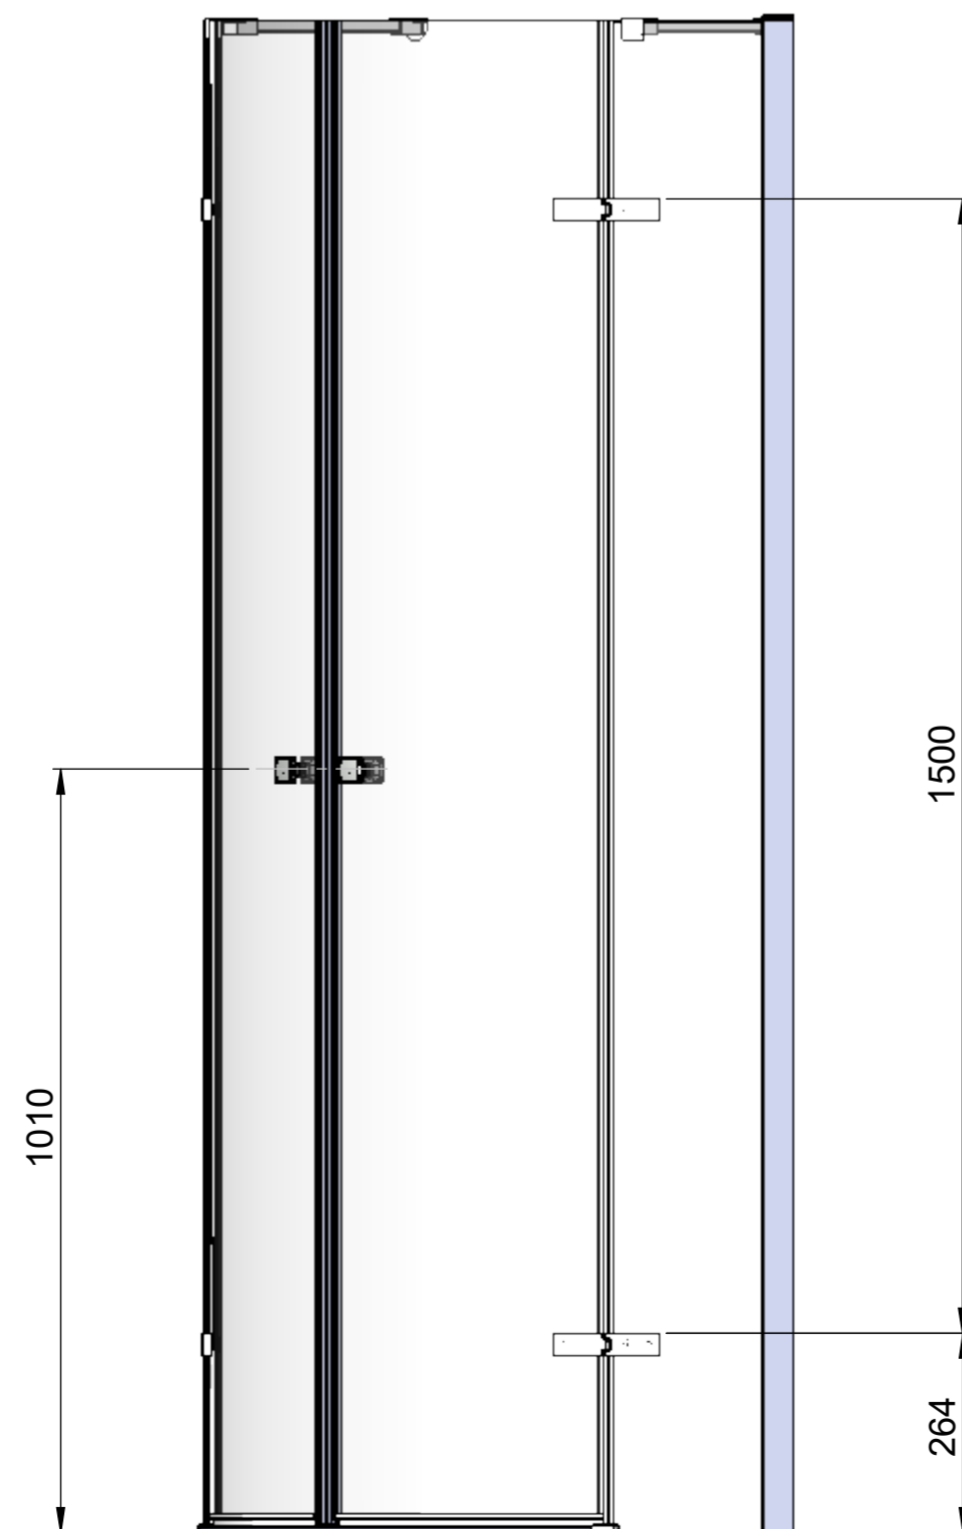

AQUALOX

BATHROOM DESIGN

Art. No. FEN1838AQU - 6201468

800mm Hinged Double Door Quad

Glass thickness 8mm
Easy-clean glass coating
Wall profile adjustment 20mm per profile

TOP VIEW - OPENING SPACE REQUIREMENTS

TOP VIEW - OPENING
SPACE REQUIREMENTS

FRONT VIEW

SIDE VIEW

EXTERIOR VIEW

TOP VIEW - OPENING
SPACE REQUIREMENTS

AQUALOX
BATHROOM DESIGN

Art. No. FEN1840AQU - 6201482

800x1200mm Hinged Double Door Offset Quad

Glass thickness 8mm

Easy-clean glass coating

Wall profile adjustment 20mm per profile

Reversible for right and left hand installation

FRONT VIEW

SIDE VIEW

EXTERIOR VIEW

TOP VIEW - OPENING
SPACE REQUIREMENTS

AQUALOX

BATHROOM DESIGN

Art. No. FEN1841AQU - 6201499
900x1200mm Hinged Double Door Offset Quad

- Glass thickness 8mm
- Easy-clean glass coating
- Wall profile adjustment 20mm per profile
- Reversible for right and left hand installation