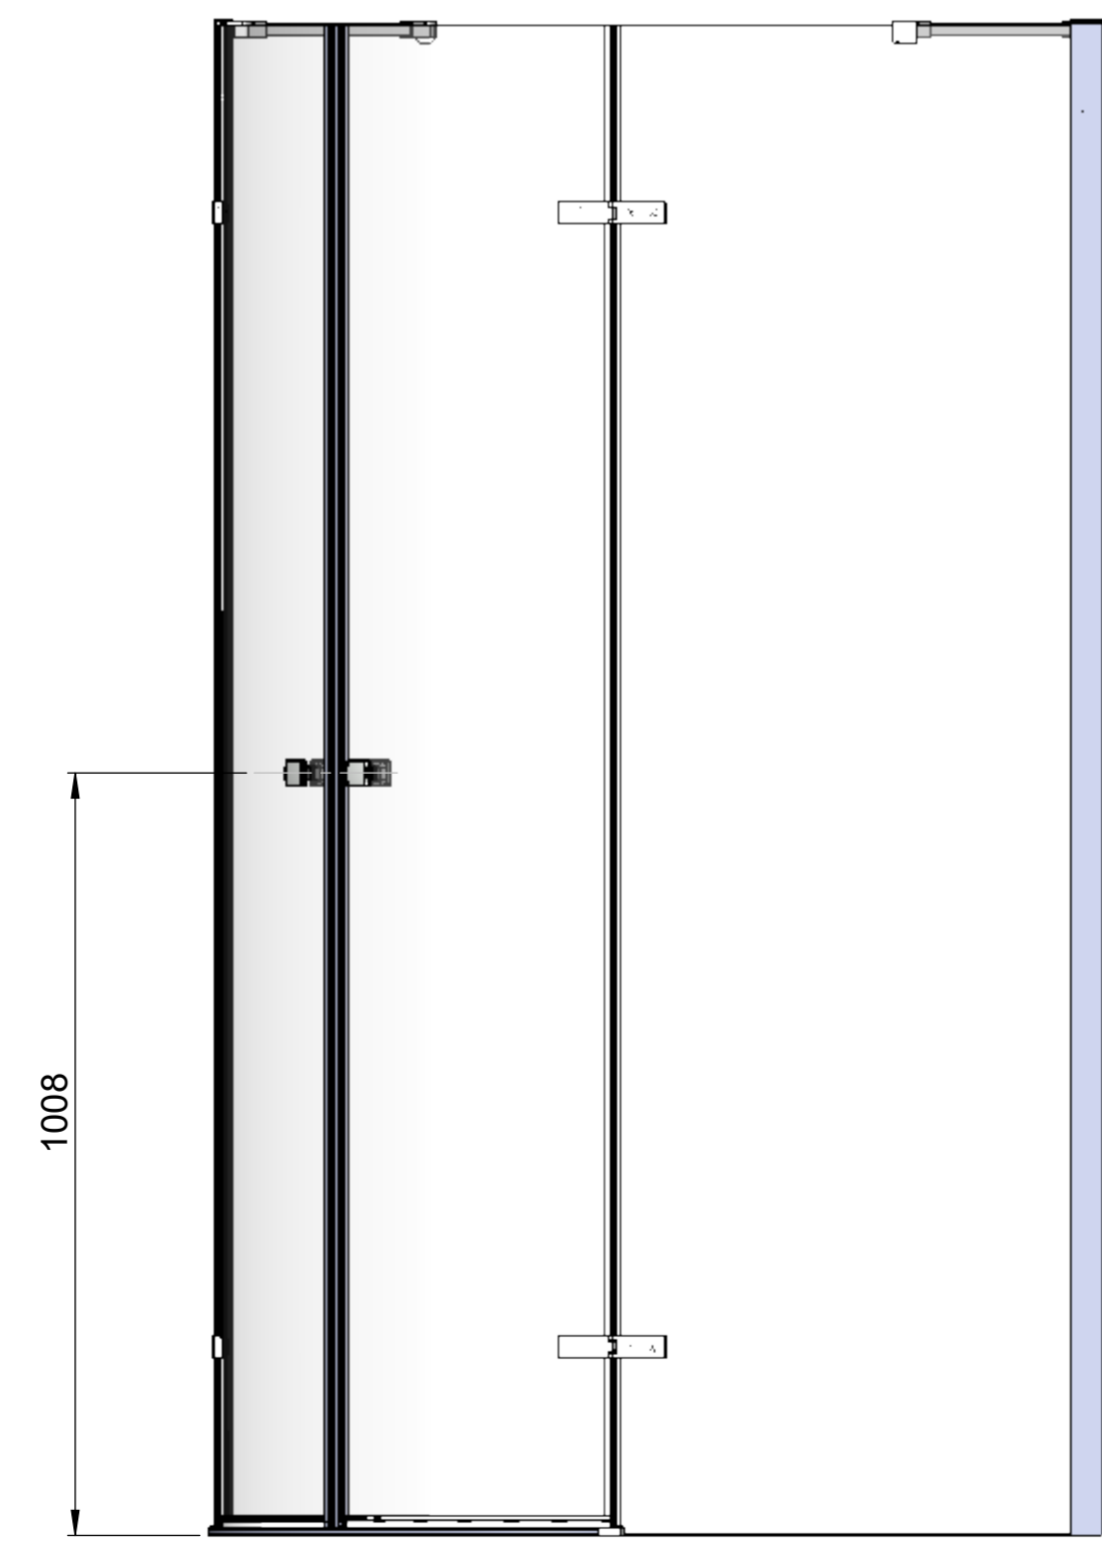

AQUALOX

BATHROOM DESIGN

Art. No. FEN1838AQU - 6201468

800mm Hinged Double Door Quad

Glass thickness 8mm
Easy-clean glass coating
Wall profile adjustment 20mm per profile

TOP VIEW - OPENING SPACE REQUIREMENTS

Glass thickness 8mm

Easy-clean glass coating

Wall profile adjustment 20mm per profile

Reversible for right and left hand installation

FRONT VIEW

SIDE VIEW

EXTERIOR VIEW

TOP VIEW - OPENING
SPACE REQUIREMENTS

AQUALOX

BATHROOM DESIGN

Art. No. FEN1841AQU - 6201499
900x1200mm Hinged Double Door Offset Quad

- Glass thickness 8mm
- Easy-clean glass coating
- Wall profile adjustment 20mm per profile
- Reversible for right and left hand installation

FRONT VIEW

SIDE VIEW

EXTERIOR VIEW