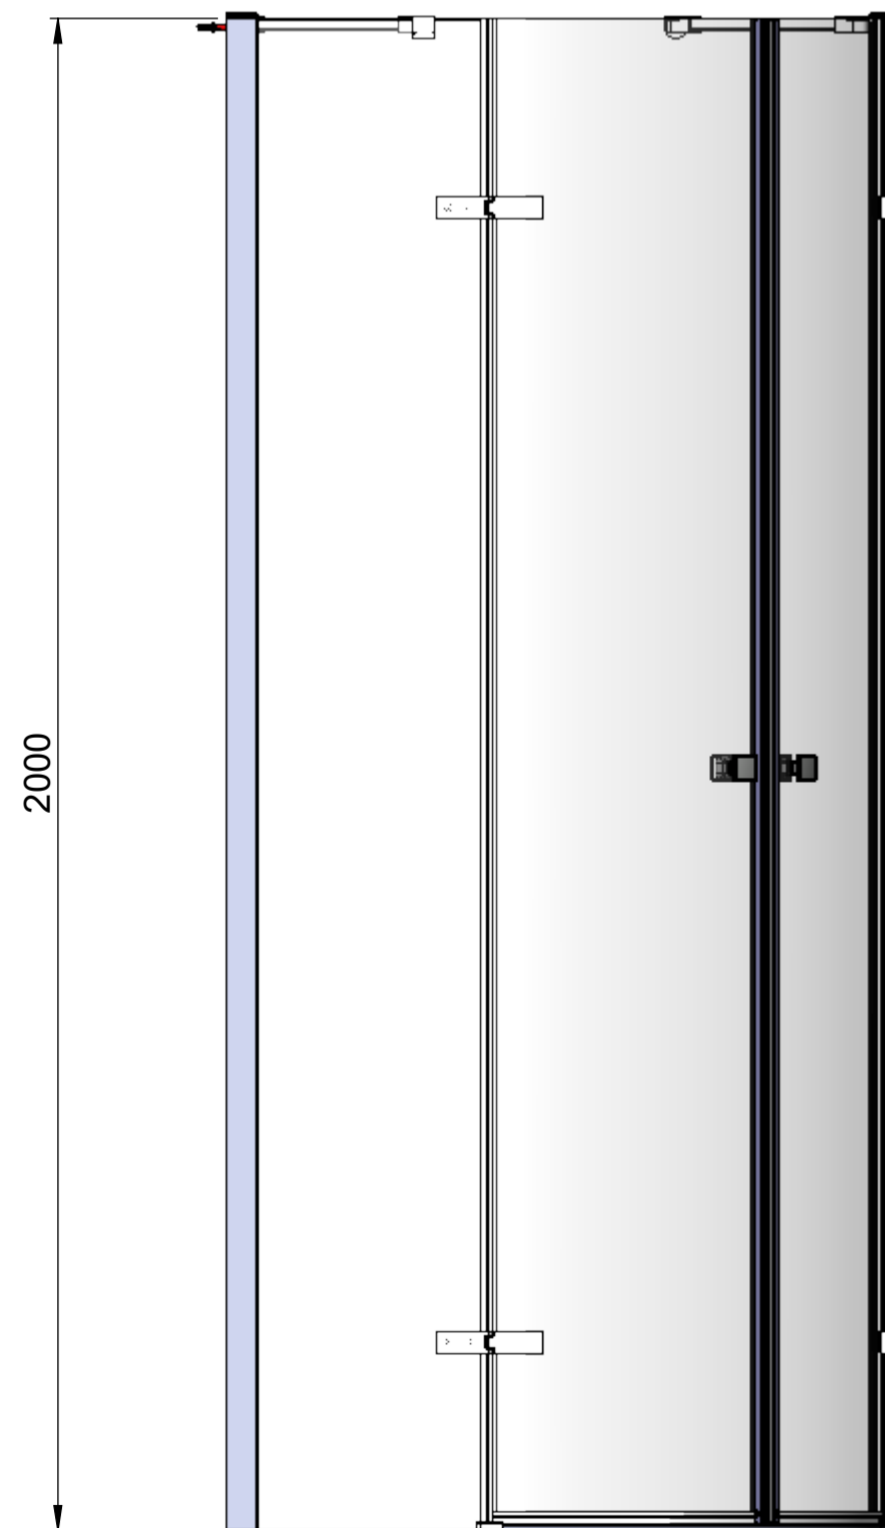

AQUALOX

BATHROOM DESIGN

Art. No. FEN1838AQU - 6201468

800mm Hinged Double Door Quad

Glass thickness 8mm
Easy-clean glass coating
Wall profile adjustment 20mm per profile

TOP VIEW - OPENING SPACE REQUIREMENTS

FRONT VIEW

SIDE VIEW

EXTERIOR VIEW

AQUALOX

BATHROOM DESIGN

Art. No. FEN1839AQU - 6201475

900mm Double Door Hinged Quadrant

Glass thickness 8mm
 Easy-clean glass coating
 Wall profile adjustment 20mm per profile

TOP VIEW - OPENING
SPACE REQUIREMENTS

FRONT VIEW

SIDE VIEW

EXTERIOR VIEW

TOP VIEW - OPENING
SPACE REQUIREMENTS

AQUALOX
BATHROOM DESIGN

Art. No. FEN1840AQU - 6201482

800x1200mm Hinged Double Door Offset Quad

Glass thickness 8mm

Easy-clean glass coating

Wall profile adjustment 20mm per profile

Reversible for right and left hand installation

FRONT VIEW

SIDE VIEW

EXTERIOR VIEW

TOP VIEW - OPENING
SPACE REQUIREMENTS