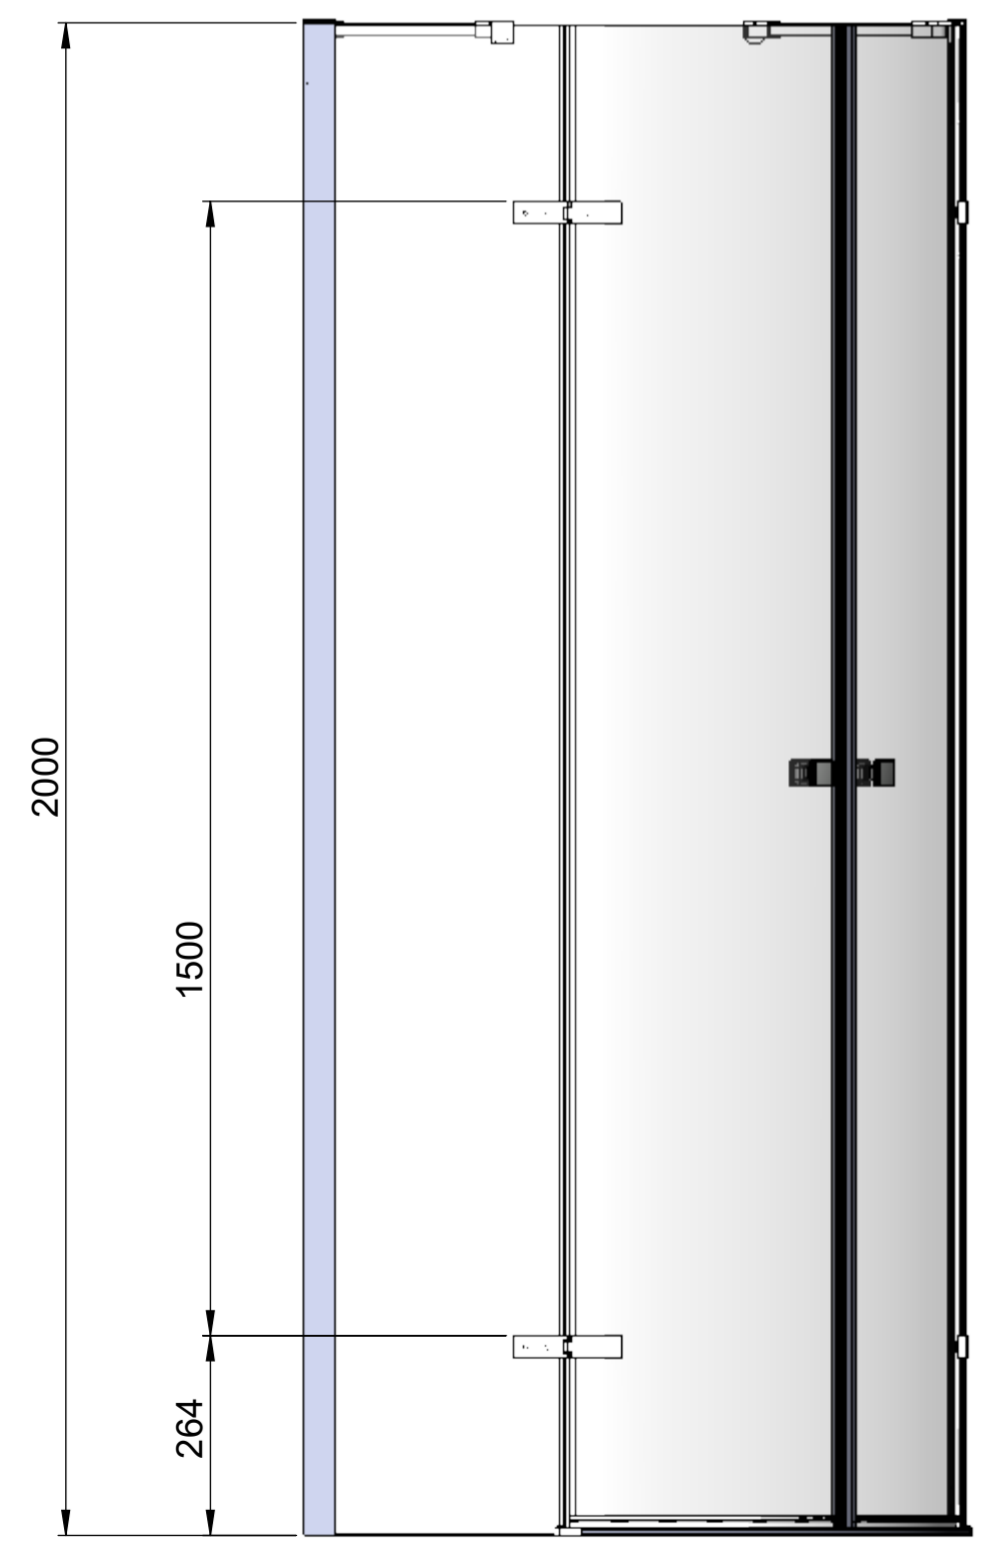

AQUALOX

BATHROOM DESIGN

Art. No. FEN1838AQU - 6201468

800mm Hinged Double Door Quad

Glass thickness 8mm
Easy-clean glass coating
Wall profile adjustment 20mm per profile

TOP VIEW - OPENING SPACE REQUIREMENTS

FRONT VIEW

SIDE VIEW

EXTERIOR VIEW

AQUALOX

BATHROOM DESIGN

Art. No. FEN1839AQU - 6201475

900mm Double Door Hinged Quadrant

Glass thickness 8mm
 Easy-clean glass coating
 Wall profile adjustment 20mm per profile

Glass thickness 8mm

Easy-clean glass coating

Wall profile adjustment 20mm per profile

Reversible for right and left hand installation

FRONT VIEW

SIDE VIEW

EXTERIOR VIEW

TOP VIEW - OPENING
SPACE REQUIREMENTS

AQUALOX

BATHROOM DESIGN

Art. No. FEN1841AQU - 6201499
900x1200mm Hinged Double Door Offset Quad

- Glass thickness 8mm
- Easy-clean glass coating
- Wall profile adjustment 20mm per profile
- Reversible for right and left hand installation