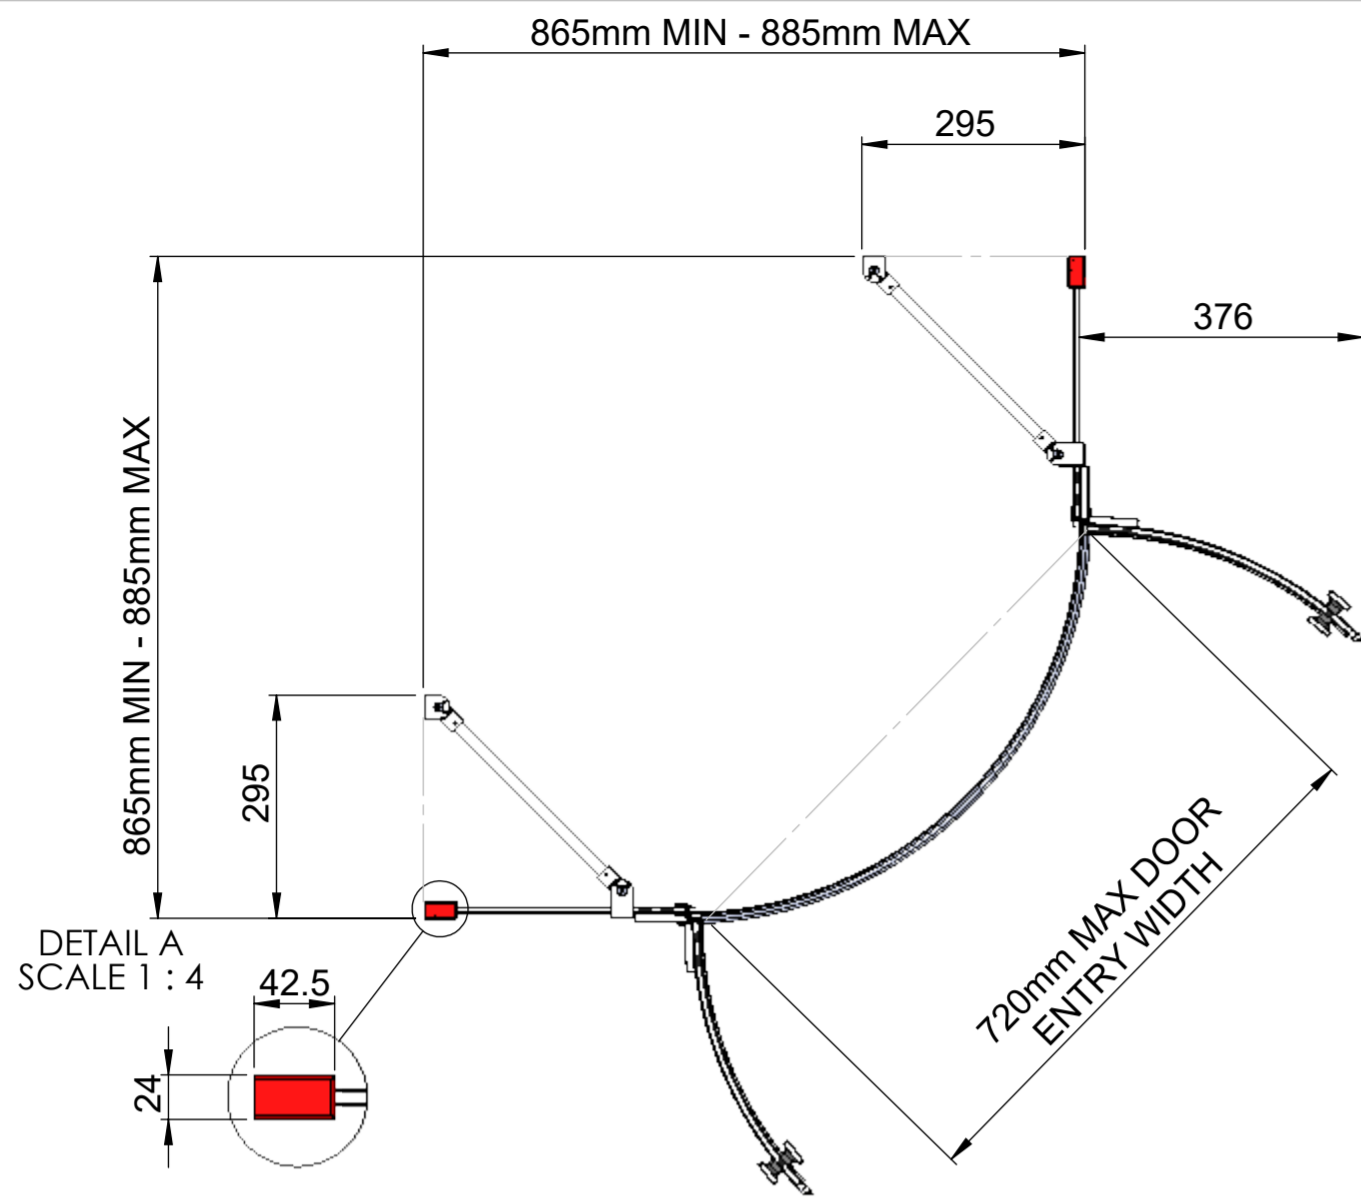

FRONT VIEW

SIDE VIEW

EXTERIOR VIEW

AQUALOX

BATHROOM DESIGN

Art. No. FEN1839AQU - 6201475

900mm Double Door Hinged Quadrant

Glass thickness 8mm
 Easy-clean glass coating
 Wall profile adjustment 20mm per profile

TOP VIEW - OPENING
SPACE REQUIREMENTS

FRONT VIEW

SIDE VIEW

EXTERIOR VIEW

TOP VIEW - OPENING
SPACE REQUIREMENTS

AQUALOX
BATHROOM DESIGN

Art. No. FEN1840AQU - 6201482

800x1200mm Hinged Double Door Offset Quad

Glass thickness 8mm

Easy-clean glass coating

Wall profile adjustment 20mm per profile

Reversible for right and left hand installation

FRONT VIEW

SIDE VIEW

EXTERIOR VIEW

TOP VIEW - OPENING
SPACE REQUIREMENTS

AQUALOX

BATHROOM DESIGN

Art. No. FEN1841AQU - 6201499
900x1200mm Hinged Double Door Offset Quad

- Glass thickness 8mm
- Easy-clean glass coating
- Wall profile adjustment 20mm per profile
- Reversible for right and left hand installation