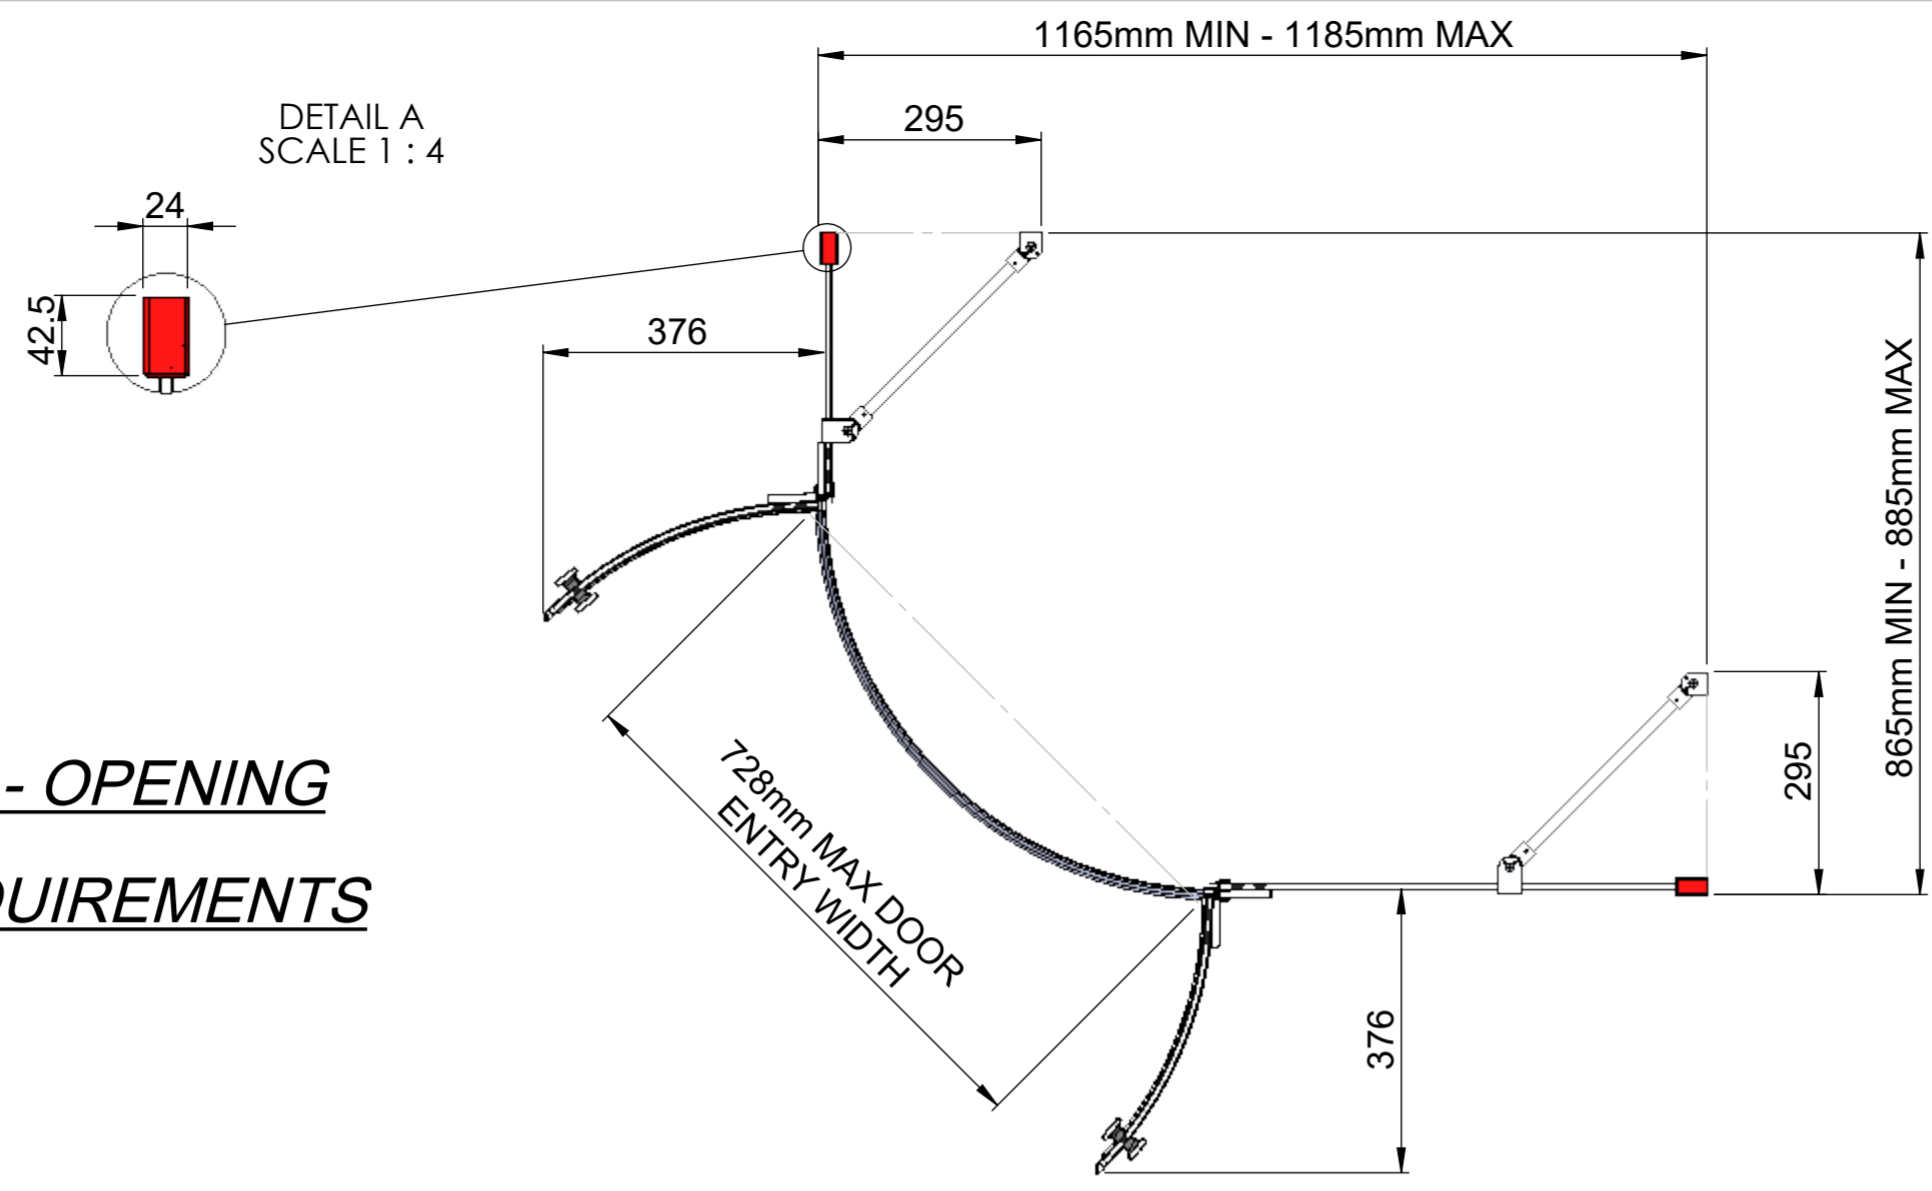

AQUALOX

BATHROOM DESIGN

Art. No. FEN1838AQU - 6201468

800mm Hinged Double Door Quad

Glass thickness 8mm
Easy-clean glass coating
Wall profile adjustment 20mm per profile

TOP VIEW - OPENING SPACE REQUIREMENTS

TOP VIEW - OPENING
SPACE REQUIREMENTS

FRONT VIEW

SIDE VIEW

EXTERIOR VIEW

TOP VIEW - OPENING
SPACE REQUIREMENTS

AQUALOX
BATHROOM DESIGN

Art. No. FEN1840AQU - 6201482

800x1200mm Hinged Double Door Offset Quad

Glass thickness 8mm

Easy-clean glass coating

Wall profile adjustment 20mm per profile

Reversible for right and left hand installation

FRONT VIEW

SIDE VIEW

EXTERIOR VIEW

TOP VIEW - OPENING
SPACE REQUIREMENTS

AQUALOX

BATHROOM DESIGN

Art. No. FEN1841AQU - 6201499
900x1200mm Hinged Double Door Offset Quad

- Glass thickness 8mm
- Easy-clean glass coating
- Wall profile adjustment 20mm per profile
- Reversible for right and left hand installation