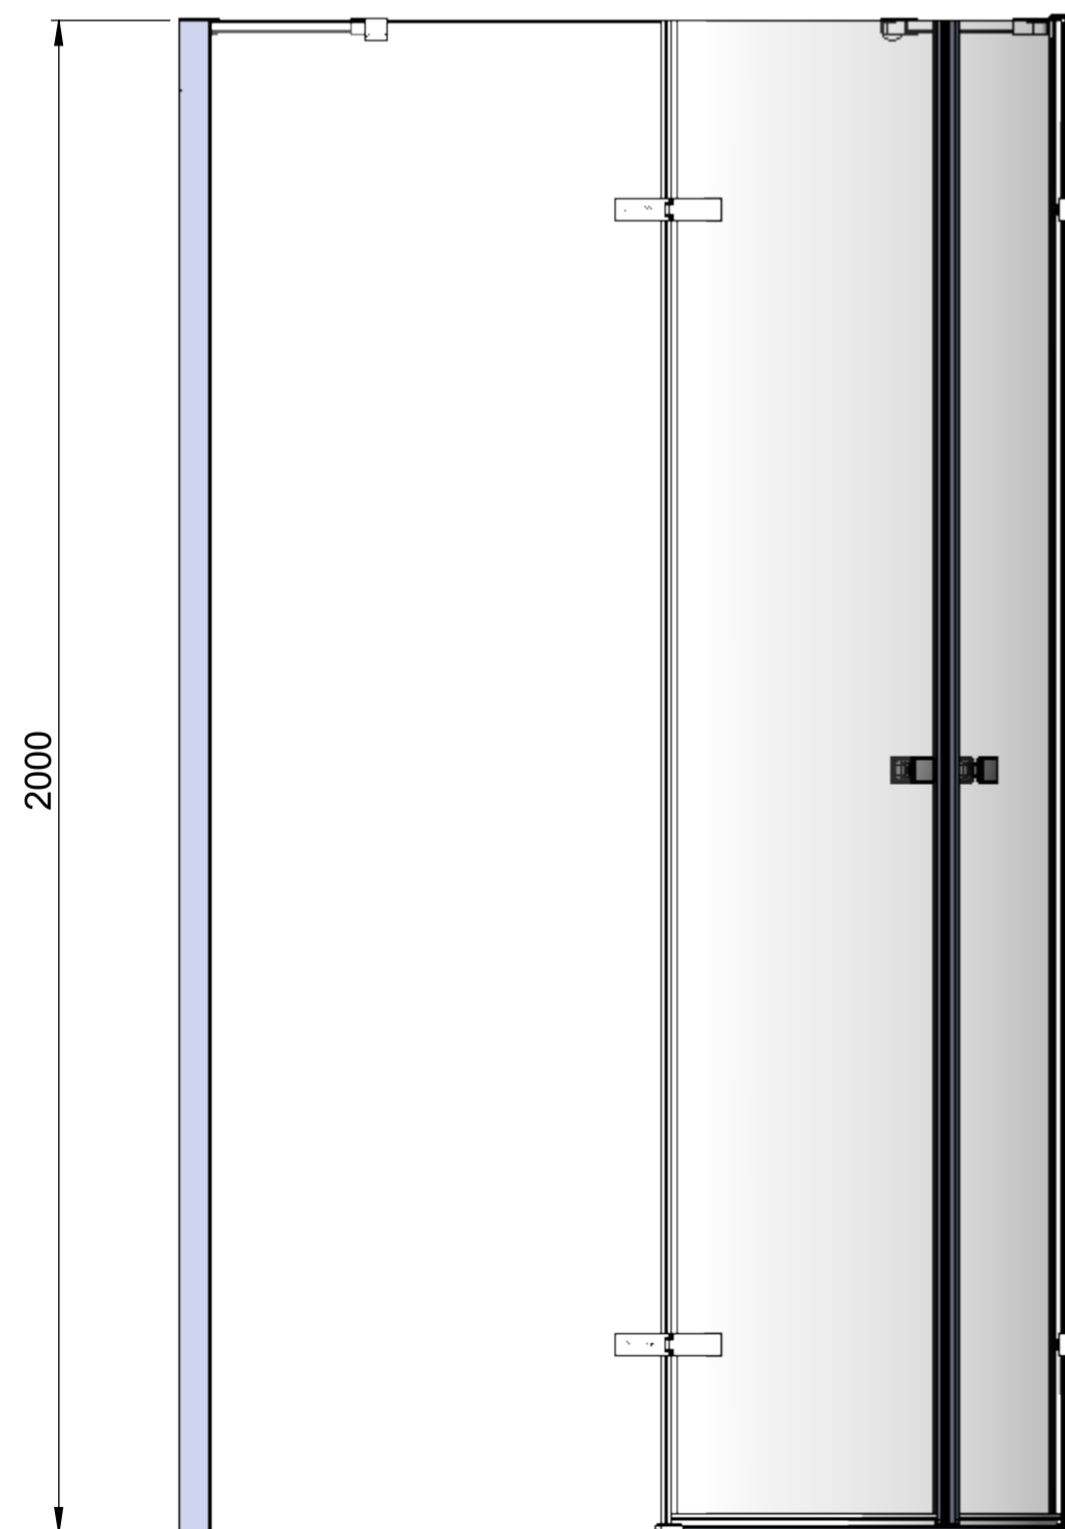

AQUALOX

BATHROOM DESIGN

Art. No. FEN1838AQU - 6201468

800mm Hinged Double Door Quad

Glass thickness 8mm
Easy-clean glass coating
Wall profile adjustment 20mm per profile

TOP VIEW - OPENING SPACE REQUIREMENTS

FRONT VIEW

SIDE VIEW

EXTERIOR VIEW

AQUALOX

BATHROOM DESIGN

Art. No. FEN1839AQU - 6201475

900mm Double Door Hinged Quadrant

Glass thickness 8mm
 Easy-clean glass coating
 Wall profile adjustment 20mm per profile

TOP VIEW - OPENING
SPACE REQUIREMENTS

FRONT VIEW

SIDE VIEW

EXTERIOR VIEW

TOP VIEW - OPENING
SPACE REQUIREMENTS

AQUALOX
BATHROOM DESIGN

Art. No. FEN1840AQU - 6201482

800x1200mm Hinged Double Door Offset Quad

Glass thickness 8mm

Easy-clean glass coating

Wall profile adjustment 20mm per profile

Reversible for right and left hand installation

FRONT VIEW

SIDE VIEW

EXTERIOR VIEW

TOP VIEW - OPENING
SPACE REQUIREMENTS