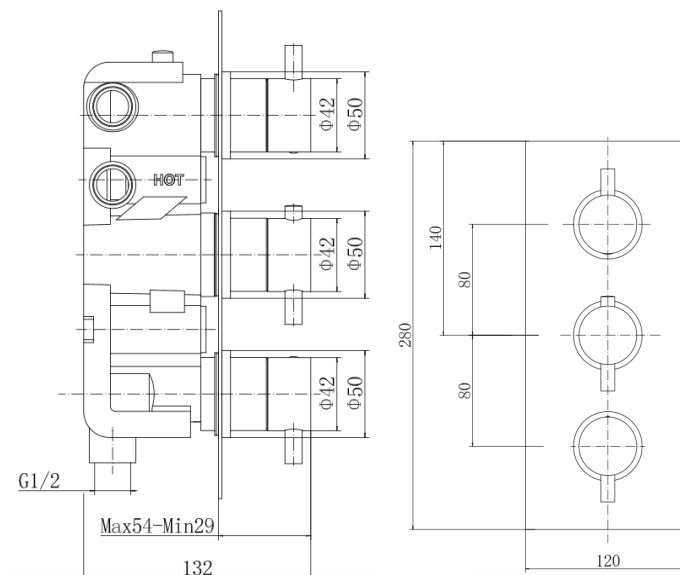

AQUA R CONCEALED TRIPLE VALVE SHOWER

Product Code	TPAQR02
Weight (Kg)	3
Material	Brass, zinc, stainless steel
Finish	Chrome
Min Pressure	0.5
Max Pressure	5

Flow rates (litres per minute)

0.5 Bar	1 Bar	3 Bar
6.3	9.1	15.8

Key features:

- Temperature factory set to a 38°C
- Two outlets
- 10 year guarantee*
- Thermostatic Cartridge and 3/4" Quarter Turn Cartridge
- Inlet connection: G 3/4"
- Outlet connection: G 1/2"

Description:

The Aqua R Concealed Triple Valve Shower is a modern design suited to any contemporary bathroom. Thermostatic cartridge maintains showering temperature to +/- 2c giving a stable outlet temperature. Automatic shut-off in the event of cold water supply failure.