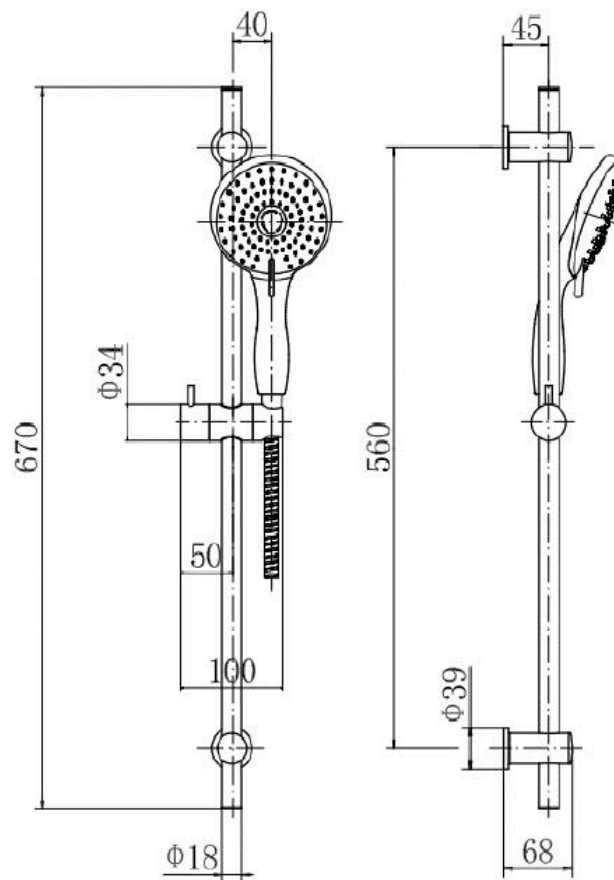

AQUA R DELUXE ROUND SLIDE RAIL KIT

Product Code	TPAQR04
Weight (Kg)	1
Material	Stainless steel and ABS
Finish	Chrome

Description:

Aqua R Deluxe Round Slide Rail Kit is a stylish addition to any contemporary bathroom. It is made of solid brass and is finished in highly polished chrome.

Key features:

- 10 year guarantee*
- Adjustable bottom bracket
- Chrome finish
- 1.5m hose

All dimensions are approximate and subject to normal ceramic variation. Although every effort is made not to change the above product specification, Lecico reserve the right to do so without prior notification if necessary. *Against manufacturers defects. Full information on guarantees available upon request.