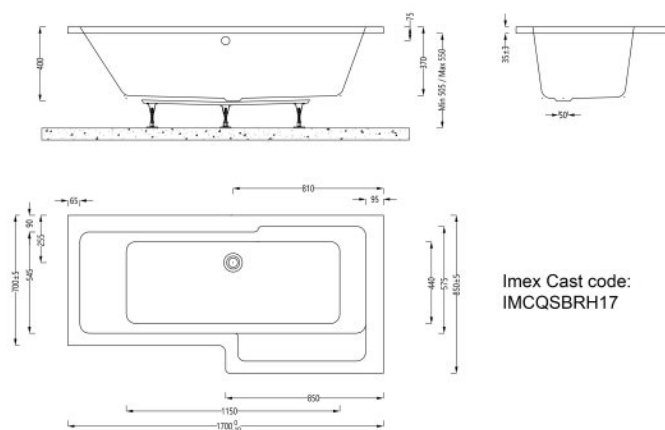

## Imex Cast Reinforced Quadro 1700 Right Hand Shower Bath

Range: Quadro  
Type: Shower Bath  
Weight: 25.5kg (exc. leg pack)

Code: IMCQSBRH17  
Guarantee: 25 years  
Capacity: 200 litres