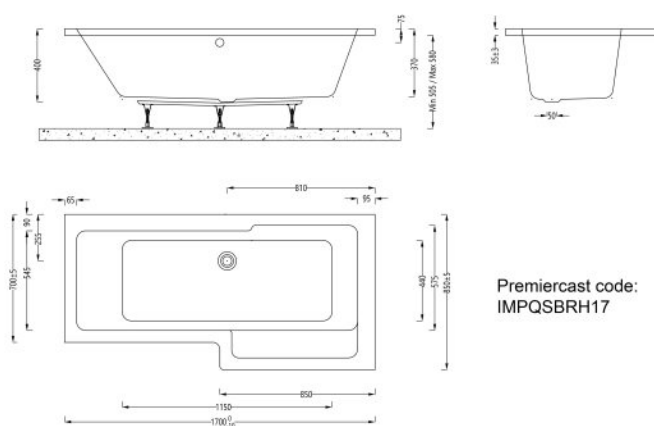

Imex Premiercast Multi layer Reinforced Quadro 1700 Right Hand Shower Bath

Range: Quadro
Type: Shower Bath
Weight: 28.5kg (exc. leg pack)

Code: IMPQSB RH17
Guarantee: 25 years
Capacity: 200 litres

Features

- Adjustable leg system.
- Solid core reinforcement for rigidity & strength.
- 7 layers of bonded fibreglass core matting.
- Multilayer core construction keeps water hotter for longer.
- Hand finished & packed in our UK factory