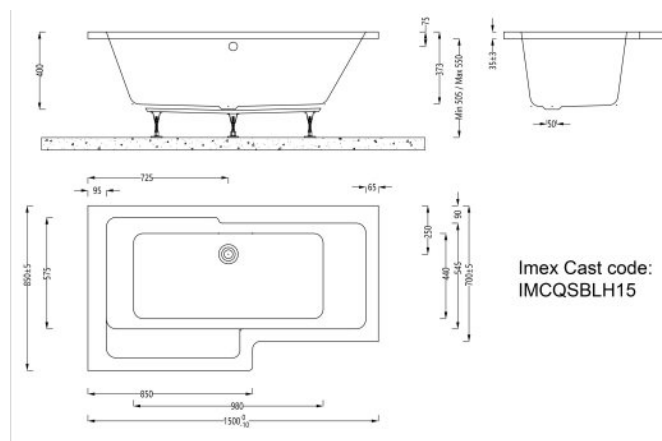

Imex Cast Reinforced Quadro 1500 Left Hand Shower Bath

Range: Quadro
Type: Shower Bath
Weight: 23.5kg (exc. leg pack)

Code: IMCQSBLH15
Guarantee: 25 years
Capacity: 185 litres

Features

- Adjustable leg system.
- Sprayed fibreglass and resin fully encapsulates the easy to clean acrylic skin, base board and the under-rim timber frame.
- Hand finished & packed in our UK factory