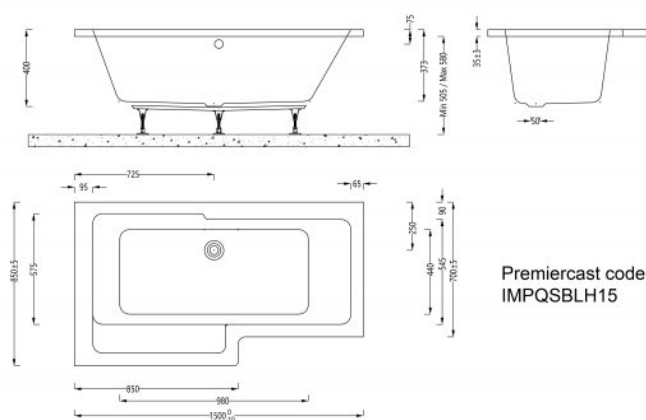

Imex Premiercast Multi layer Reinforced Quadro 1500 Left Hand Shower Bath

Range: Quadro
Type: Shower Bath
Weight: 26.5kg (exc. leg pack)

Code: IMPQSBLH15
Guarantee: 25 years
Capacity: 185 litres

Features

- Adjustable leg system.
- Solid core reinforcement for rigidity & strength.
- 7 layers of bonded fibreglass core matting.
- Multilayer core construction keeps water hotter for longer.
- Hand finished & packed in our UK factory