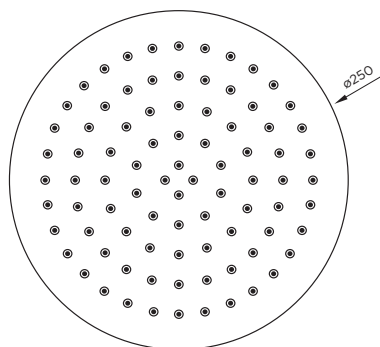

Design Series

AQUA R SLIMLINE 10" ROUND SHOWER HEAD

Product Code	TPAQR16
Weight (Kg)	0.9
Material	Stainless steel
Finish	Chrome

Key features:

- 250mm head
- 5mm thickness
- Inlet connection: G 1/2"
- 10 year guarantee*

Description:

The Aqua R Slimline Round Shower Head is made from stainless steel and a high quality chrome finish. The slimline design is only 5mm in thickness and is suited to any contemporary bathroom. It is an easy fit low profile shower head.