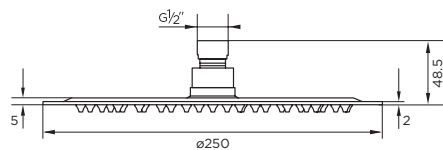

Design Series

AQUA R SLIMLINE 10" ROUND SHOWER HEAD

Product Code	TPAQR16
Weight (Kg)	0.9
Material	Stainless steel
Finish	Chrome

Key features:

- 250mm head
- 5mm thickness
- Inlet connection: G 1/2"
- 10 year guarantee*

Description:

The Aqua R Slimline Round Shower Head is made from stainless steel and a high quality chrome finish. The slimline design is only 5mm in thickness and is suited to any contemporary bathroom. It is an easy fit low profile shower head.

All dimensions are approximate and subject to normal ceramic variation. Although every effort is made not to change the above product specification, Lecico reserve the right to do so without prior notification if necessary.
 *Against manufacturers defects. Full information on guarantees available upon request.