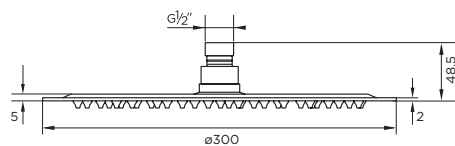

Design Series

AQUA R SLIMLINE 12" ROUND SHOWER HEAD

Product Code	TPAQR17
Weight (Kg)	1.2
Material	Stainless steel
Finish	Chrome

Key features:

- 300mm head
- 5mm thickness
- Inlet connection: G 1/2"
- 10 year guarantee*

Description:

The Aqua R Slimline Round Shower Head is made from stainless steel and a high quality chrome finish. The slimline design is only 5mm in thickness and is suited to any contemporary bathroom. It is an easy fit low profile shower head.

All dimensions are approximate and subject to normal ceramic variation. Although every effort is made not to change the above product specification, Lecico reserve the right to do so without prior notification if necessary.
*Against manufacturers defects. Full information on guarantees available upon request.