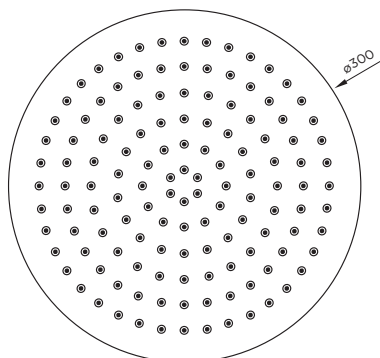

Design Series

AQUA R SLIMLINE 12" ROUND SHOWER HEAD

Product Code	TPAQR17
Weight (Kg)	1.2
Material	Stainless steel
Finish	Chrome

Key features:

- 300mm head
- 5mm thickness
- Inlet connection: G 1/2"
- 10 year guarantee*

Description:

The Aqua R Slimline Round Shower Head is made from stainless steel and a high quality chrome finish. The slimline design is only 5mm in thickness and is suited to any contemporary bathroom. It is an easy fit low profile shower head.