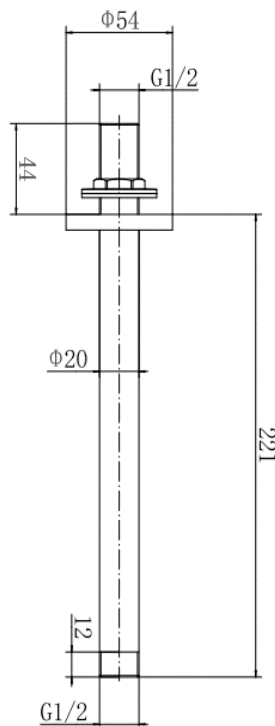

AQUA R ROUND CEILING ARM

Product Code	TPAQR05
Weight (Kg)	0.1
Material	Stainless steel
Finish	Chrome

Key features:

- Inlet Connection: 1/2 BSP
- Outlet Connection: 1/2 BSP
- 10 year guarantee*

Description:

The Aqua R Round Ceiling Arm is perfect for a contemporary shower enclosure or wet room.

All dimensions are approximate and subject to normal ceramic variation. Although every effort is made not to change the above product specification, Lecico reserve the right to do so without prior notification if necessary. *Against manufacturers defects. Full information on guarantees available upon request.