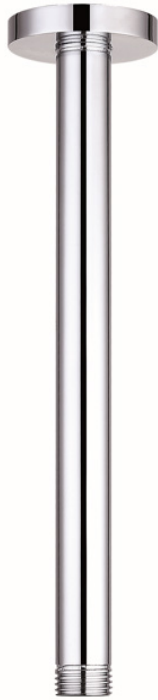

AQUA R ROUND CEILING ARM

Product Code	TPAQR05
Weight (Kg)	0.1
Material	Stainless steel
Finish	Chrome

Key features:

- Inlet Connection: 1/2 BSP
- Outlet Connection: 1/2 BSP
- 10 year guarantee*

Description:

The Aqua R Round Ceiling Arm is perfect for a contemporary shower enclosure or wet room.

All dimensions are approximate and subject to normal ceramic variation. Although every effort is made not to change the above product specification, Lecico reserve the right to do so without prior notification if necessary. *Against manufacturers defects. Full information on guarantees available upon request.