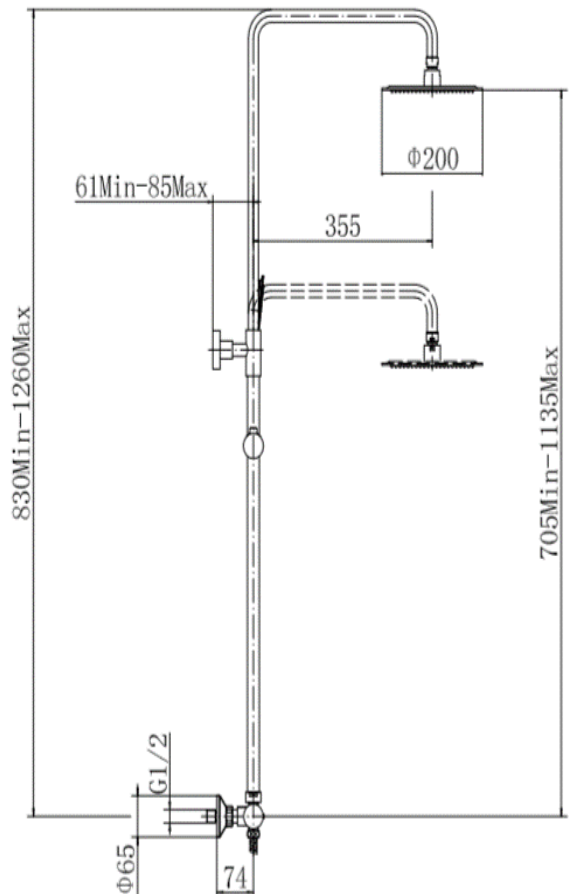

AQUA R ROUND THERMOSTATIC SHOWER SET

Product Code	TPAQR07
Weight (Kg)	3.8
Material	Brass, stainless steel, ABS
Finish	Chrome
Min Pressure	0.5
Max Pressure	5

Flow rates (litres per minute)

0.5 Bar	1 Bar	3 Bar
7.6	10.7	18.7

Description:

The Aqua R Round Thermostatic Shower Set is of contemporary design and will suit all modern bathrooms. The valve body and handles are made from rust resistant brass and finished in highly polished chrome. Thermostatic cartridge maintains showering temperature to +/- 2c giving a stable outlet temperature. Automatic shut-off in the event of cold water supply failure, to prevent scalding.

Key features:

- Dual control
- 150mm inlet centers
- Inlet connection: G 3/4"
- Outlet connection: G 1/2"
- 10 year guarantee*
- Temperature factory set to a 38°C

All dimensions are approximate and subject to variation. Although every effort is made not to change the above product specification, Lecico reserve the right to do so without prior notification if necessary. Full information on guarantees available upon request.