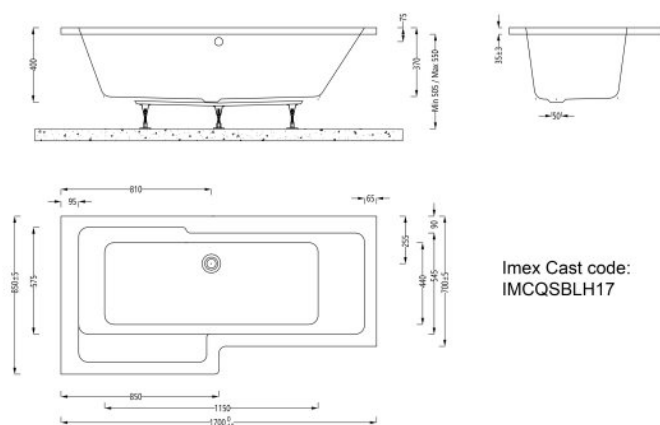

Imex Cast Reinforced Quadro 1700 Left Hand Shower Bath

Range: Quadro
Type: Shower Bath
Weight: 25.5kg (exc. leg pack)

Code: IMCQSBLH17
Guarantee: 25 years
Capacity: 200 litres

Features

- Adjustable leg system.
- Sprayed fibreglass and resin fully encapsulates the easy to clean acrylic skin, base board and the under-rim timber frame.
- Hand finished & packed in our UK factory