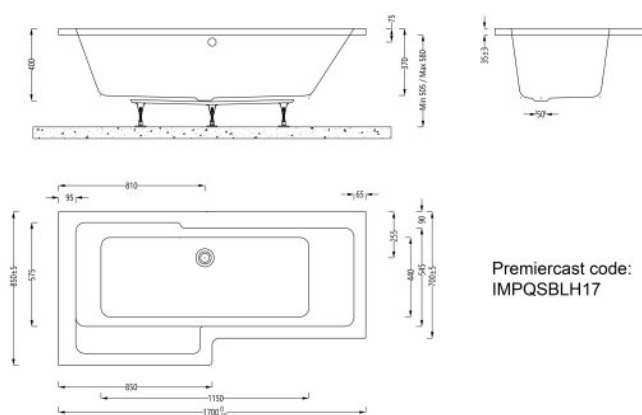

Imex Premiercast Multi layer Reinforced Quadro 1700 Left Hand Shower Bath

Range: Quadro
Type: Shower Bath
Weight: 28.5kg (exc. leg pack)

Code: IMPQSBLH17
Guarantee: 25 years
Capacity: 200 litres

Features

- Adjustable leg system.
- Solid core reinforcement for rigidity & strength.
- 7 layers of bonded fibreglass core matting.
- Multilayer core construction keeps water hotter for longer.
- Hand finished & packed in our UK factory