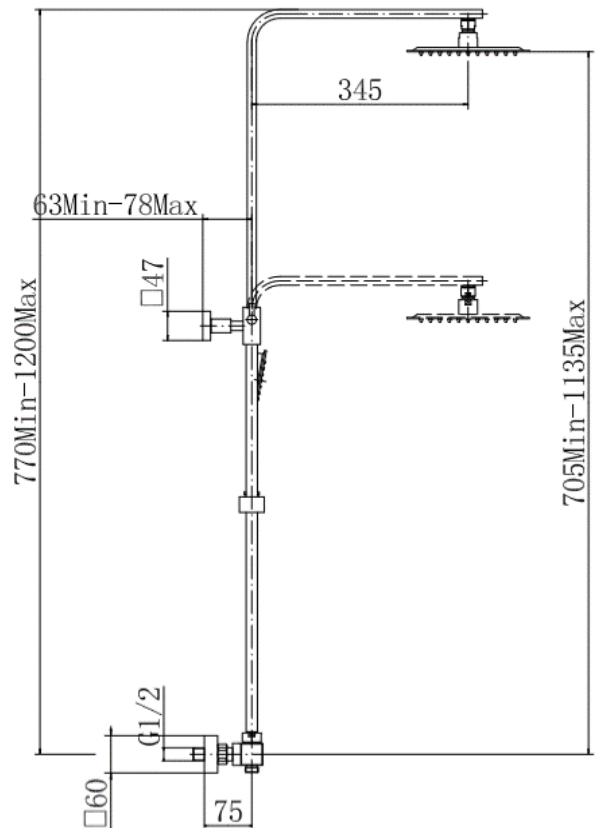

AQUA S SQUARE THERMO SHOWER SET

Product Code	TPAQS07
Weight (Kg)	4.3
Material	Brass, stainless steel, ABS
Finish	Chrome
Min Pressure	0.5
Max Pressure	5

Flow rates (litres per minute)

0.5 Bar	1 Bar	3 Bar
7.6	10.7	18.7

Description:

The Aqua R Round Thermostatic Shower Set is of contemporary design and will suit all modern bathrooms. The valve body and handles are made from rust resistant brass and finished in highly polished chrome. Thermostatic cartridge maintains showering temperature to +/- 2c giving a stable outlet temperature. Automatic shut-off in the event of cold water supply failure, to prevent scalding.

Key features:

- Dual control
- 150mm inlet centers
- Inlet connection: G 3/4"
- Outlet connection: G 1/2"
- 10 year guarantee*
- Temperature factory set to a 38°C

All dimensions are approximate and subject to variation. Although every effort is made not to change the above product specification, Lecico reserve the right to do so without prior notification if necessary. Full information on guarantees available upon request.