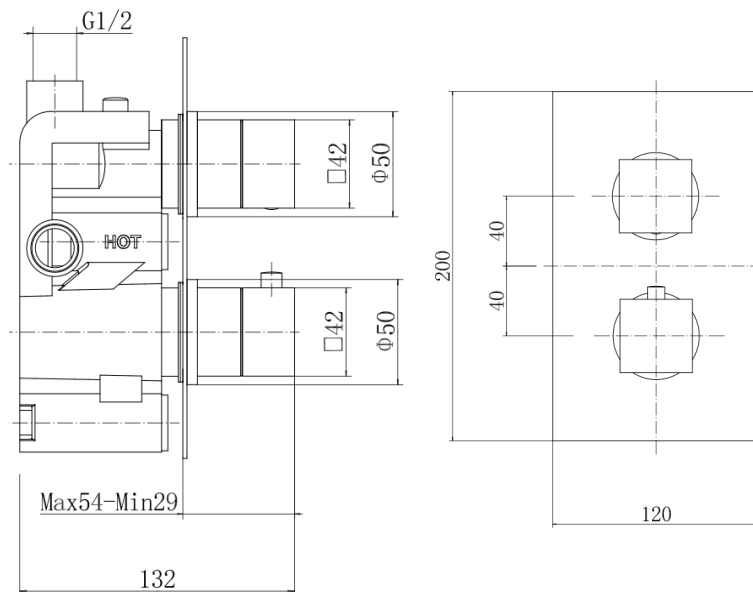

AQUA S CONCEALED TWIN VALVE SQUARE HANDLE

| | |
|---------------------|------------------------------|
| Product Code | TPAQS03 |
| Weight (Kg) | 2.4 |
| Material | Brass, zinc, stainless steel |
| Finish | Chrome |
| Min Pressure | 0.5 |
| Max Pressure | 5 |

Flow rates (litres per minute)

| 0.5 Bar | 1 Bar | 3 Bar |
|---------|-------|-------|
| 6.8 | 9.5 | 14.3 |

Key features:

- Temperature factory set to a 38°C
- One outlet
- 10 year guarantee*
- Thermostatic Cartridge and 3/4" Quarter Turn Cartridge
- Inlet connection: G 3/4"
- Outlet connection: G 1/2"

Description:

The Aqua S Concealed Twin Valve Shower is a modern design suited to any contemporary bathroom. Thermostatic cartridge maintains showering temperature to +/- 2c giving a stable outlet temperature. Automatic shut-off in the event of cold water supply failure.